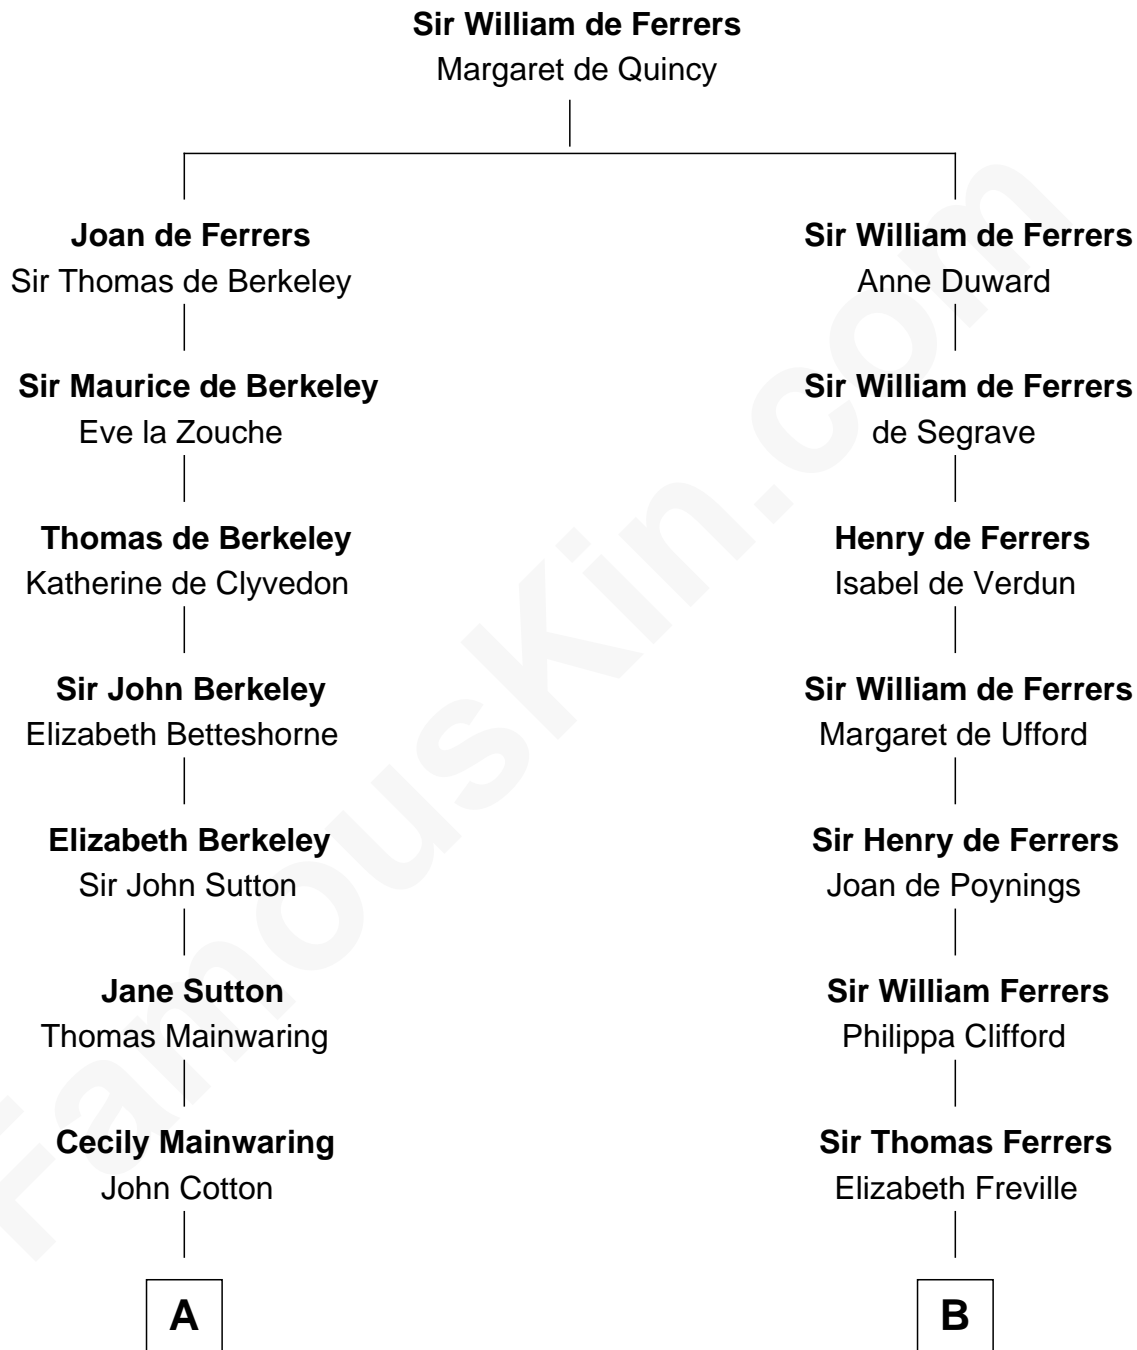

# FamousKin.com Relationship Chart of John Adams Morgan

1952 Olympic Sailing Gold Medalist

19th cousin 1 time removed of

**Joseph Wharton**

Founder of the Wharton School of Business

**C**

**Frances Louisa Tracy**

John Pierpont Morgan

**John Pierpont Morgan**

Jane Norton Grew

**Henry Sturgis Morgan**

Catherine Frances Lovering Adams

**John Adams Morgan**

*Olympic Gold Medalist*

**D**

**Hannah Rodman**

Samuel Rowland Fisher

**Deborah Fisher**

William Wharton

**Joseph Wharton**

*Founder, Wharton School of Business*

FamousKin.com