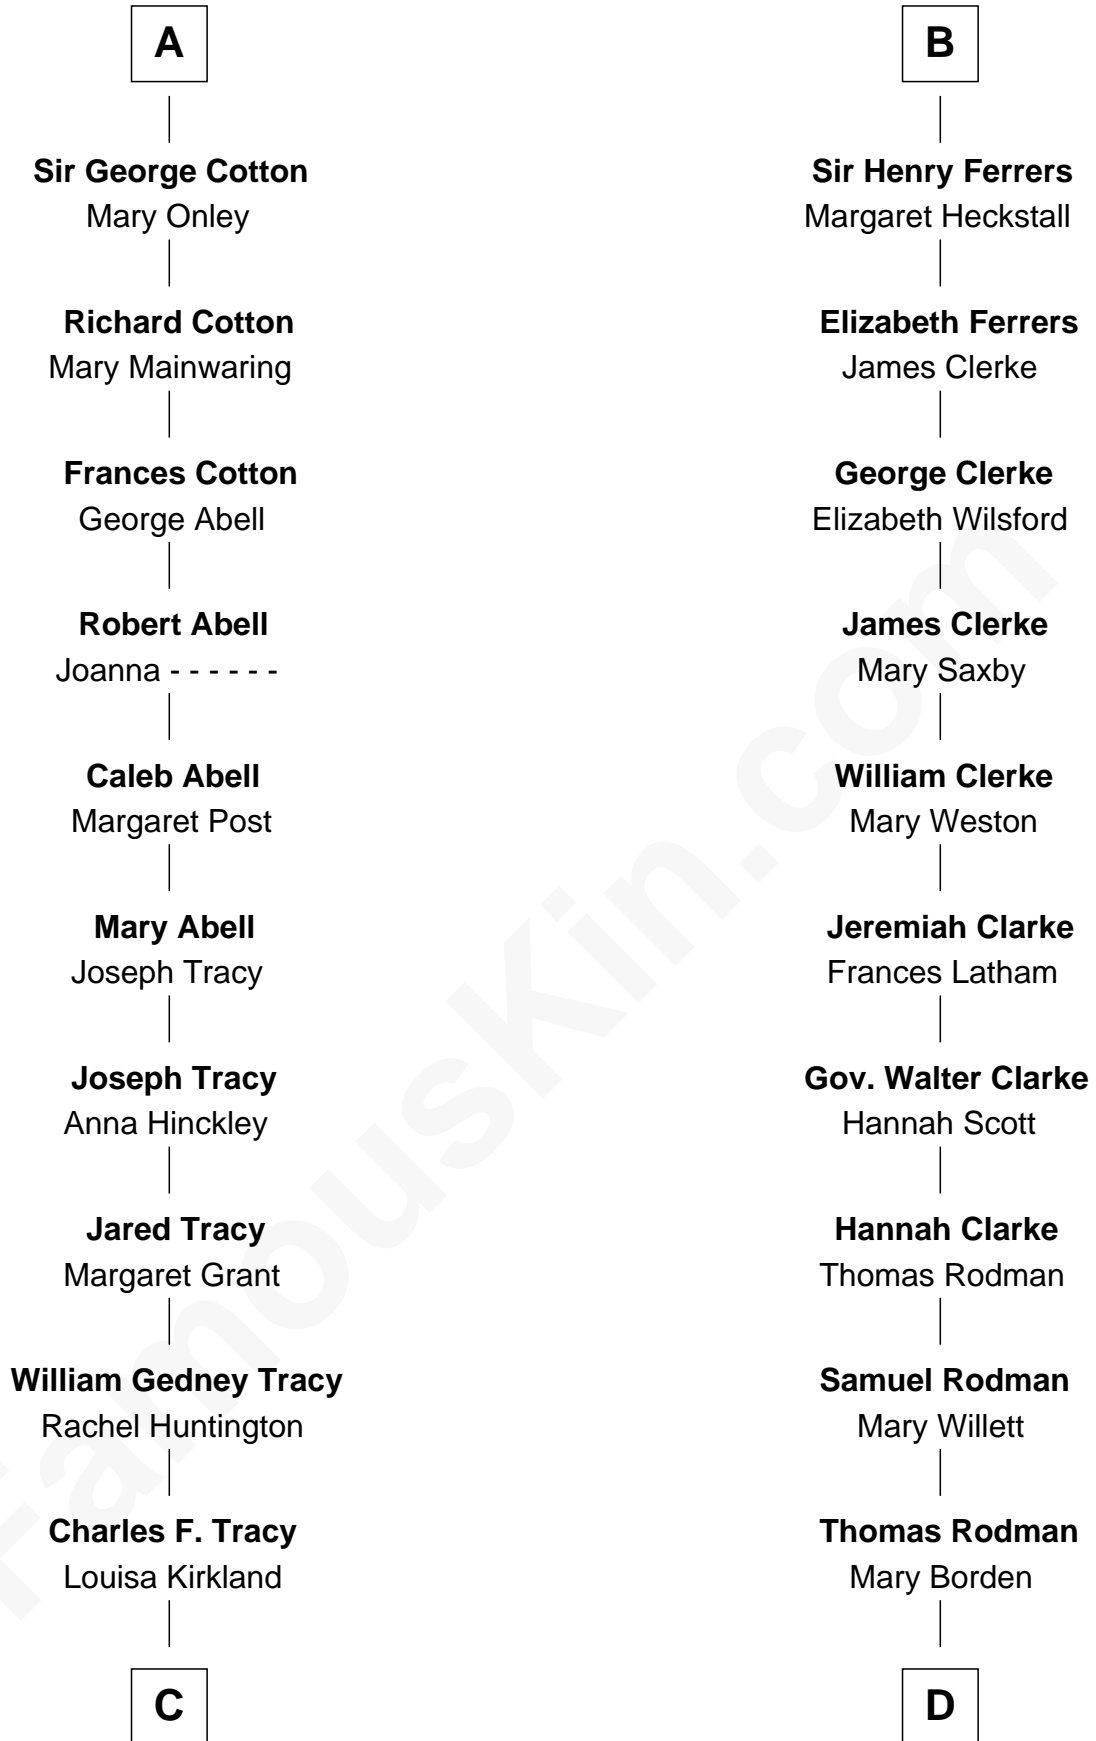

# FamousKin.com Relationship Chart of John Adams Morgan

1952 Olympic Sailing Gold Medalist

19th cousin 1 time removed of

**Joseph Wharton**

Founder of the Wharton School of Business

**C**

**Frances Louisa Tracy**

John Pierpont Morgan

**John Pierpont Morgan**

Jane Norton Grew

**Henry Sturgis Morgan**

Catherine Frances Lovering Adams

**John Adams Morgan**

*Olympic Gold Medalist*

**D**

**Hannah Rodman**

Samuel Rowland Fisher

**Deborah Fisher**

William Wharton

**Joseph Wharton**

*Founder, Wharton School of Business*

FamousKin.com