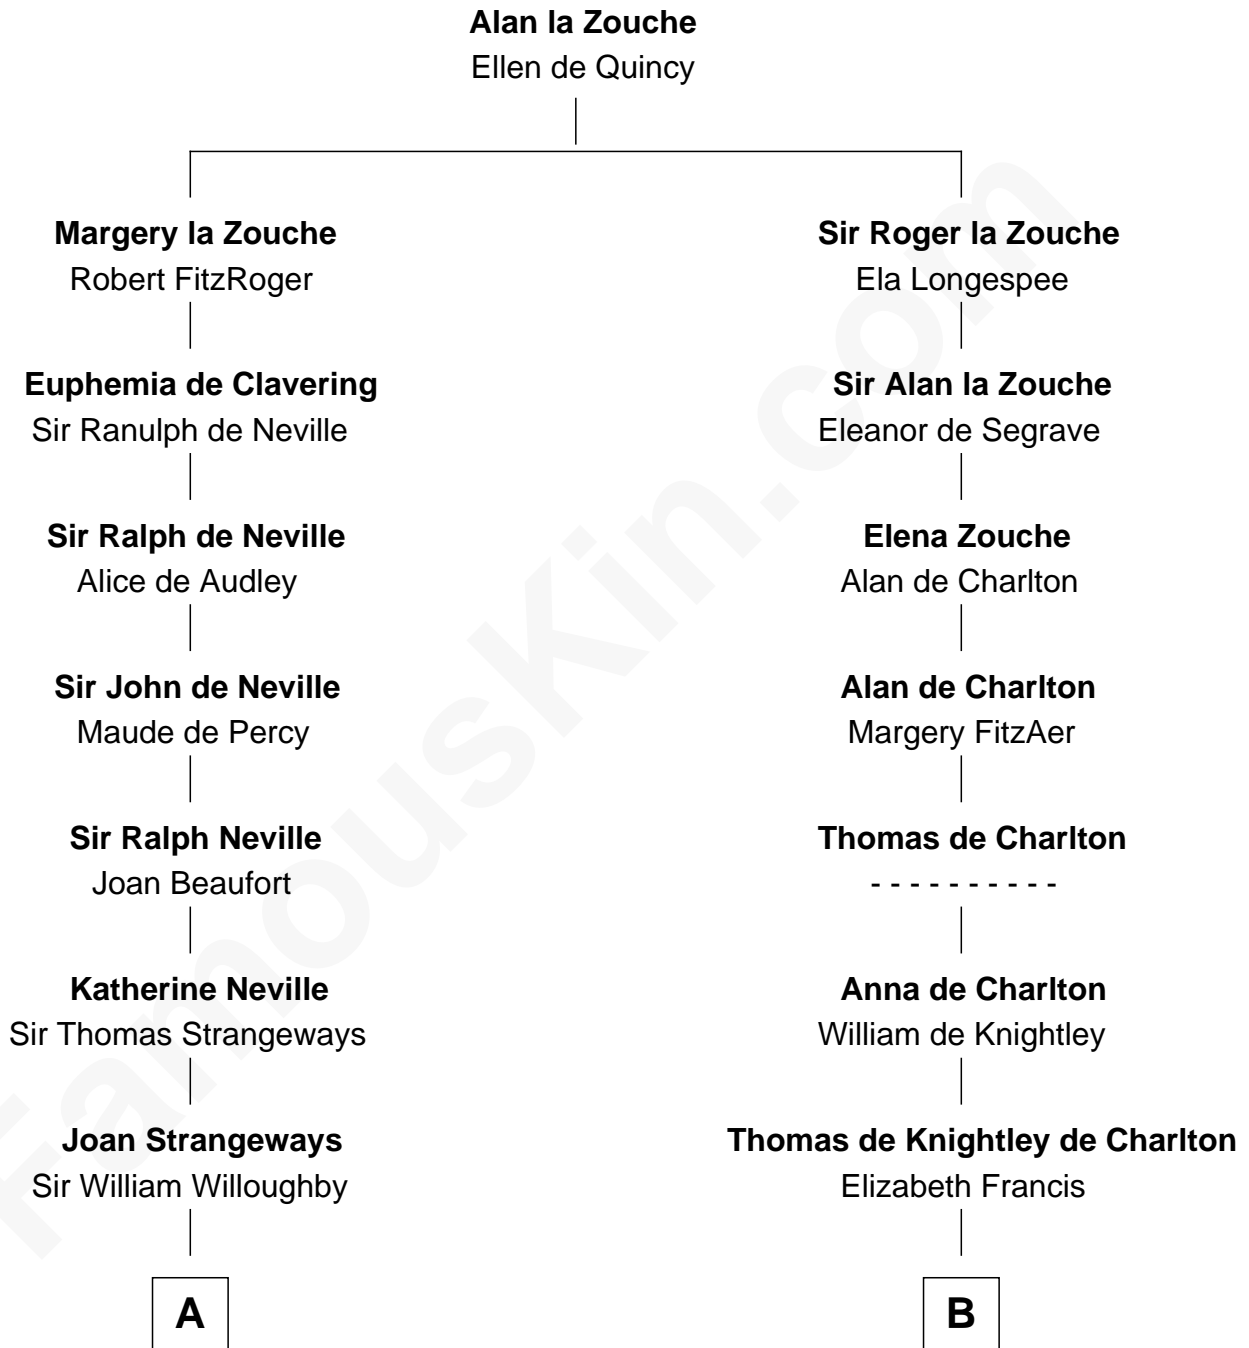

# FamousKin.com Relationship Chart of John Adams Morgan

1952 Olympic Sailing Gold Medalist

19th cousin 2 times removed of

**Jay Gould**

American Railroad "Robber Baron"

**C**

**Harriet Elizabeth Sears**  
George Casper Crowninshield

**Frances Cadwallader Crowninshield**  
John Quincy Adams

**Charles Francis Adams**  
Frances Lovering

**Catherine Frances Lovering Adams**  
Henry Sturgis Morgan

**John Adams Morgan**  
*Olympic Gold Medalist*

**D**

**Anna Osborn**  
Abraham Gould

**John Burr Gould**  
Mary More

**Jay Gould**  
*"Robber Baron"*

FamousKin.com