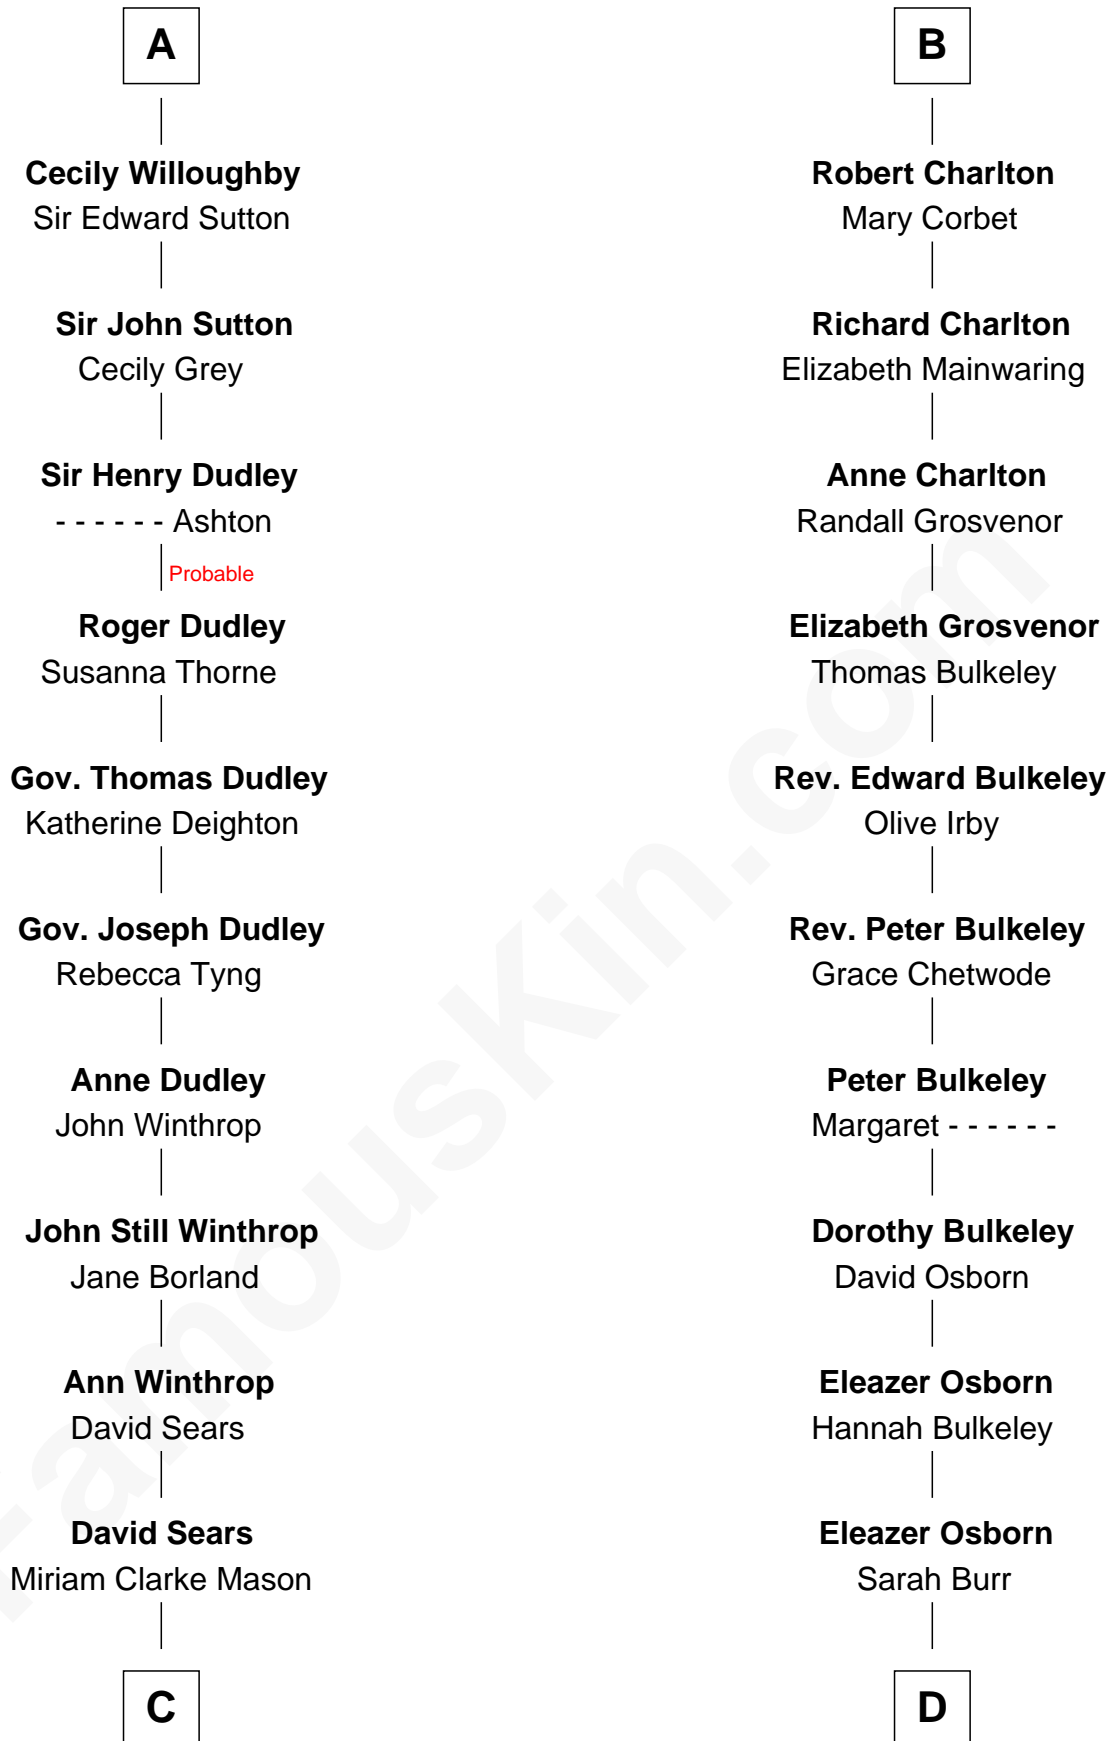

# FamousKin.com Relationship Chart of John Adams Morgan

1952 Olympic Sailing Gold Medalist

19th cousin 2 times removed of

**Jay Gould**

American Railroad "Robber Baron"

**C**

**Harriet Elizabeth Sears**  
George Casper Crowninshield

**Frances Cadwallader Crowninshield**  
John Quincy Adams

**Charles Francis Adams**  
Frances Lovering

**Catherine Frances Lovering Adams**  
Henry Sturgis Morgan

**John Adams Morgan**  
*Olympic Gold Medalist*

**D**

**Anna Osborn**  
Abraham Gould

**John Burr Gould**  
Mary More

**Jay Gould**  
*"Robber Baron"*

FamousKin.com