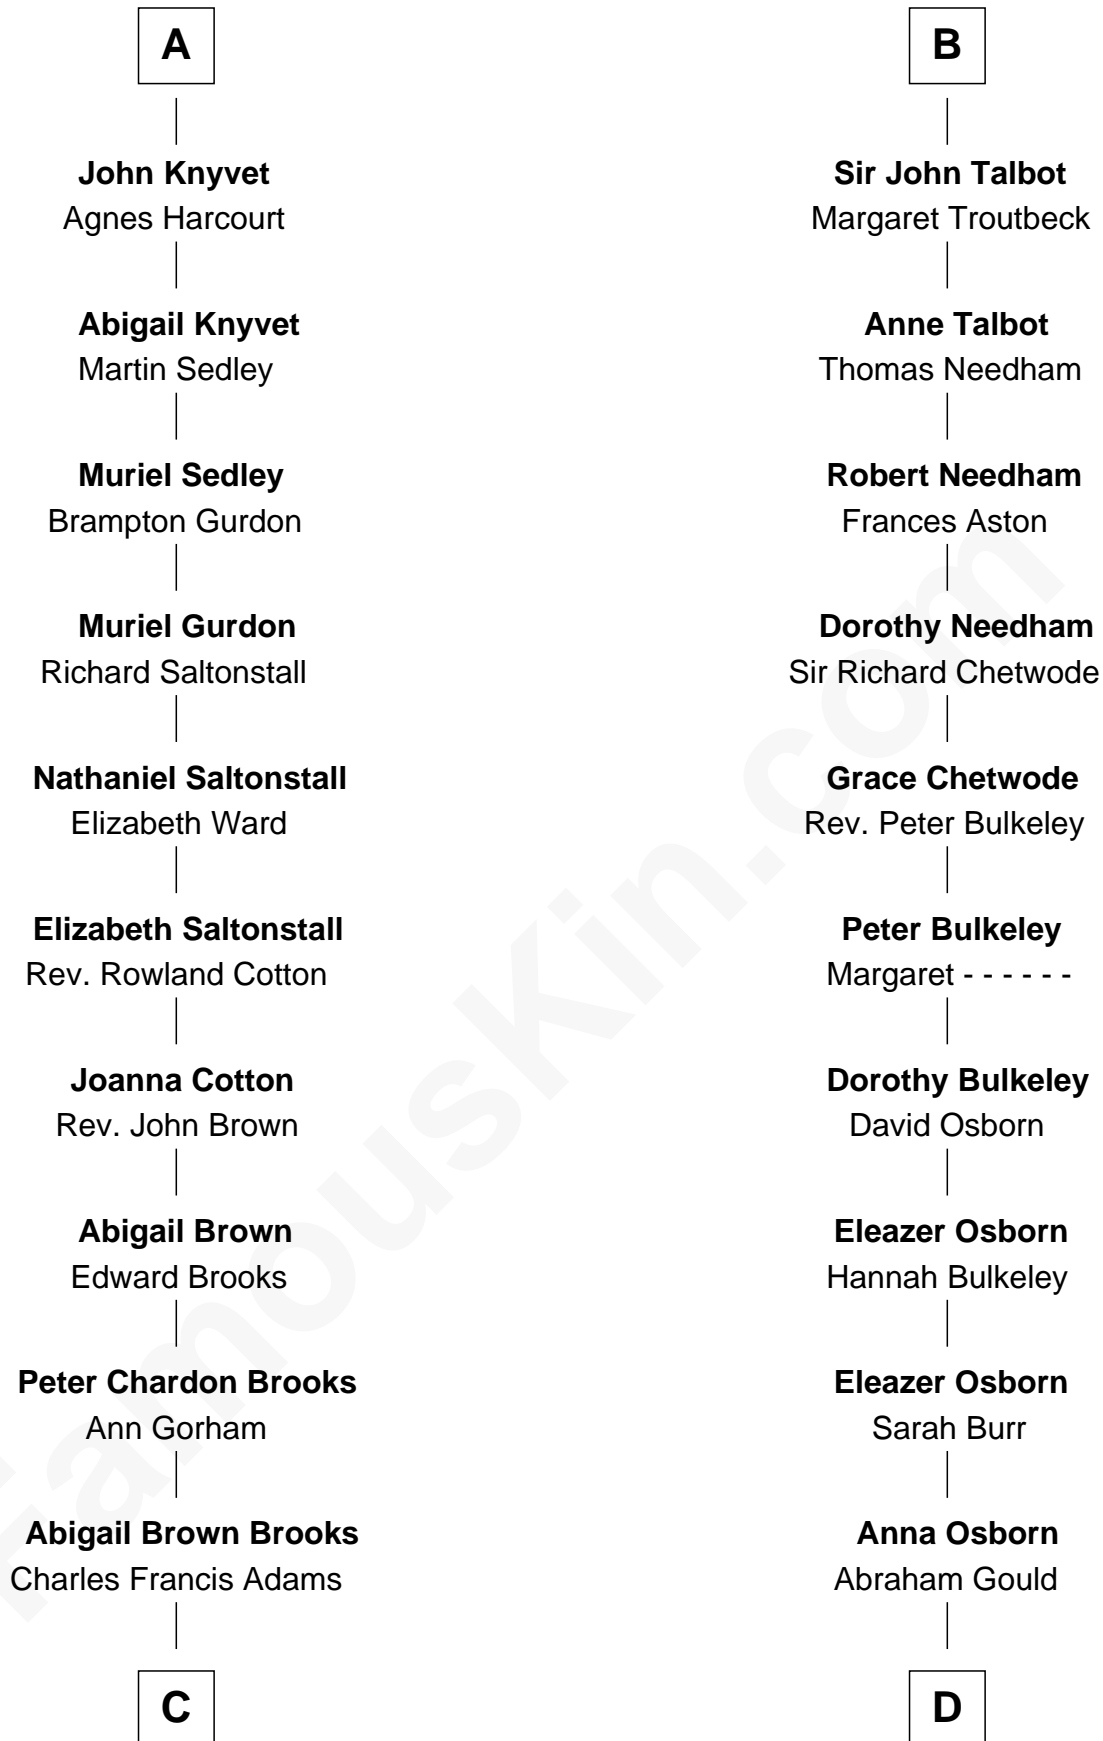

FamousKin.com Relationship Chart of John Adams Morgan

1952 Olympic Sailing Gold Medalist

18th cousin 2 times removed of

Jay Gould

American Railroad "Robber Baron"

C

John Quincy Adams
Frances Cadwallader Crowninshield

Charles Francis Adams
Frances Lovering

Catherine Frances Lovering Adams
Henry Sturgis Morgan

John Adams Morgan
Olympic Gold Medalist

D

John Burr Gould
Mary More

Jay Gould
"Robber Baron"

FamousKin.com