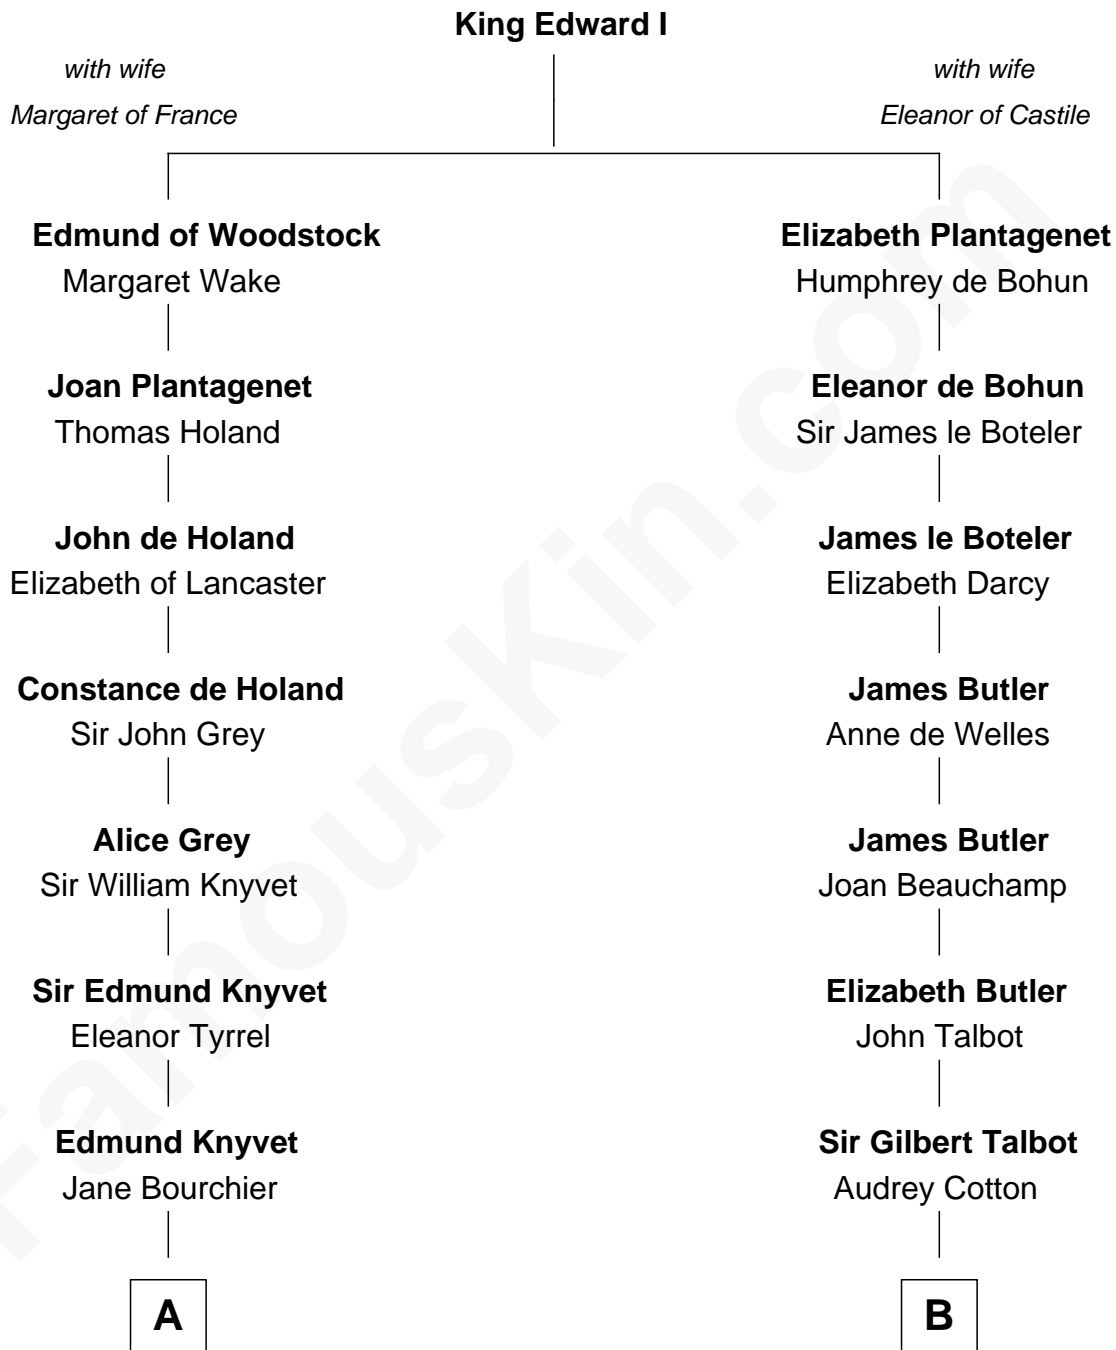

FamousKin.com Relationship Chart of John Adams Morgan

1952 Olympic Sailing Gold Medalist

18th cousin 2 times removed of

Jay Gould

American Railroad "Robber Baron"

C

John Quincy Adams
Frances Cadwallader Crowninshield

Charles Francis Adams
Frances Lovering

Catherine Frances Lovering Adams
Henry Sturgis Morgan

John Adams Morgan
Olympic Gold Medalist

D

John Burr Gould
Mary More

Jay Gould
"Robber Baron"

FamousKin.com