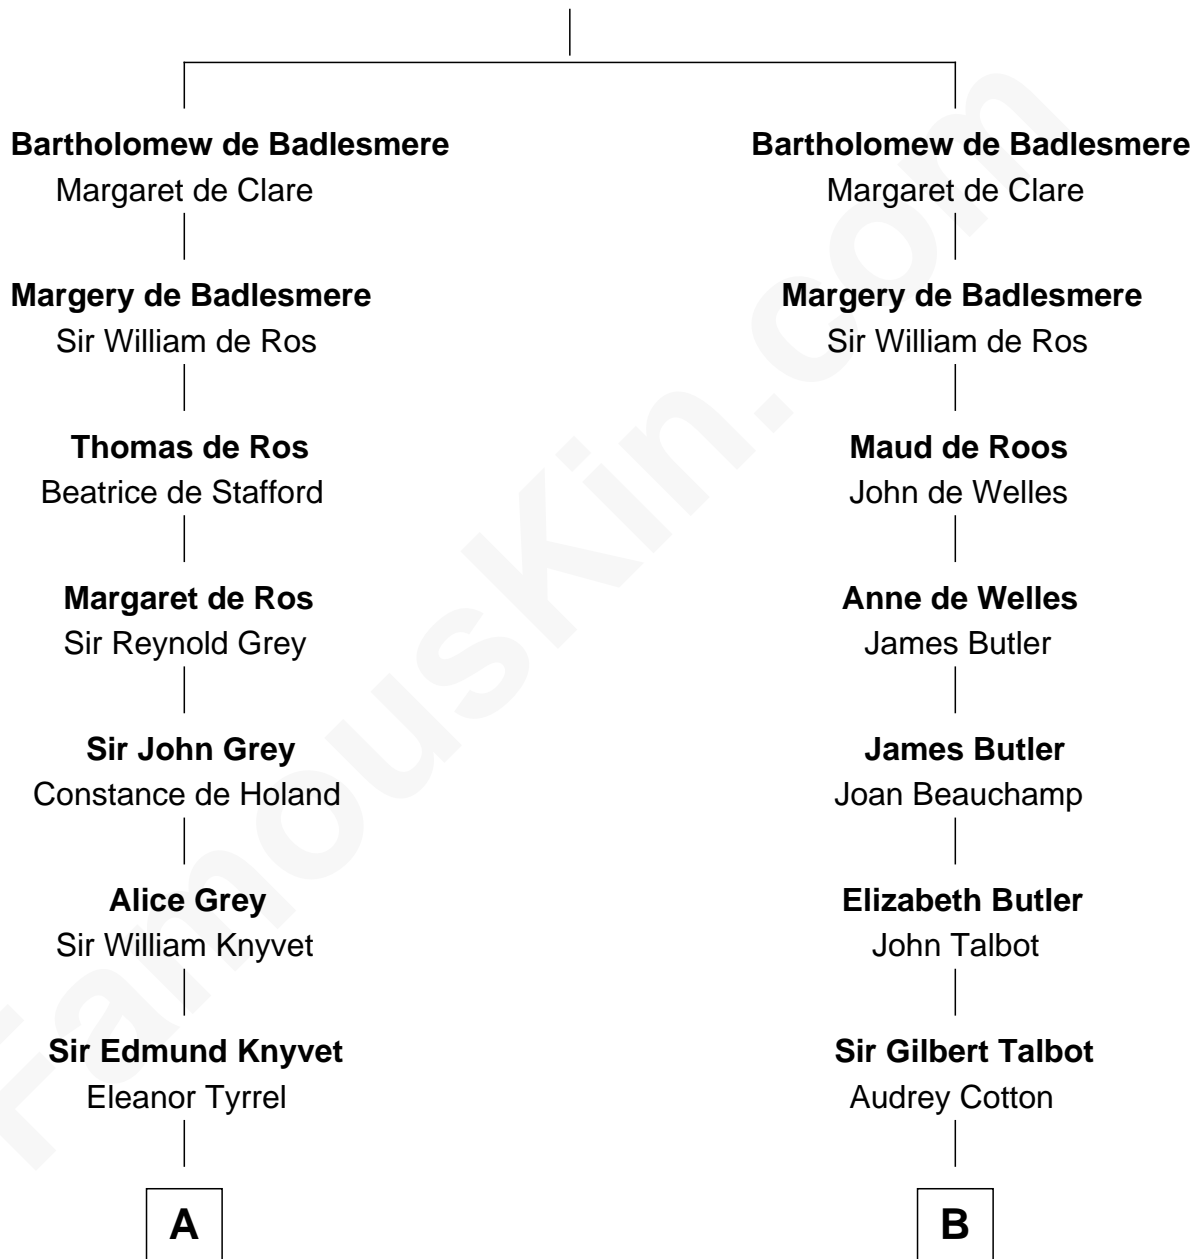

FamousKin.com Relationship Chart of

John Adams Morgan
1952 Olympic Sailing Gold Medalist

18th cousin 3 times removed of

Jay Gould
American Railroad "Robber Baron"

Gunselm de Badlesmere

C

Abigail Brown Brooks

Charles Francis Adams

John Quincy Adams

Frances Cadwallader Crowninshield

Charles Francis Adams

Frances Lovering

Catherine Frances Lovering Adams

Henry Sturgis Morgan

John Adams Morgan

Olympic Gold Medalist

D

John Burr Gould

Mary More

Jay Gould

"Robber Baron"

FamousKin.com