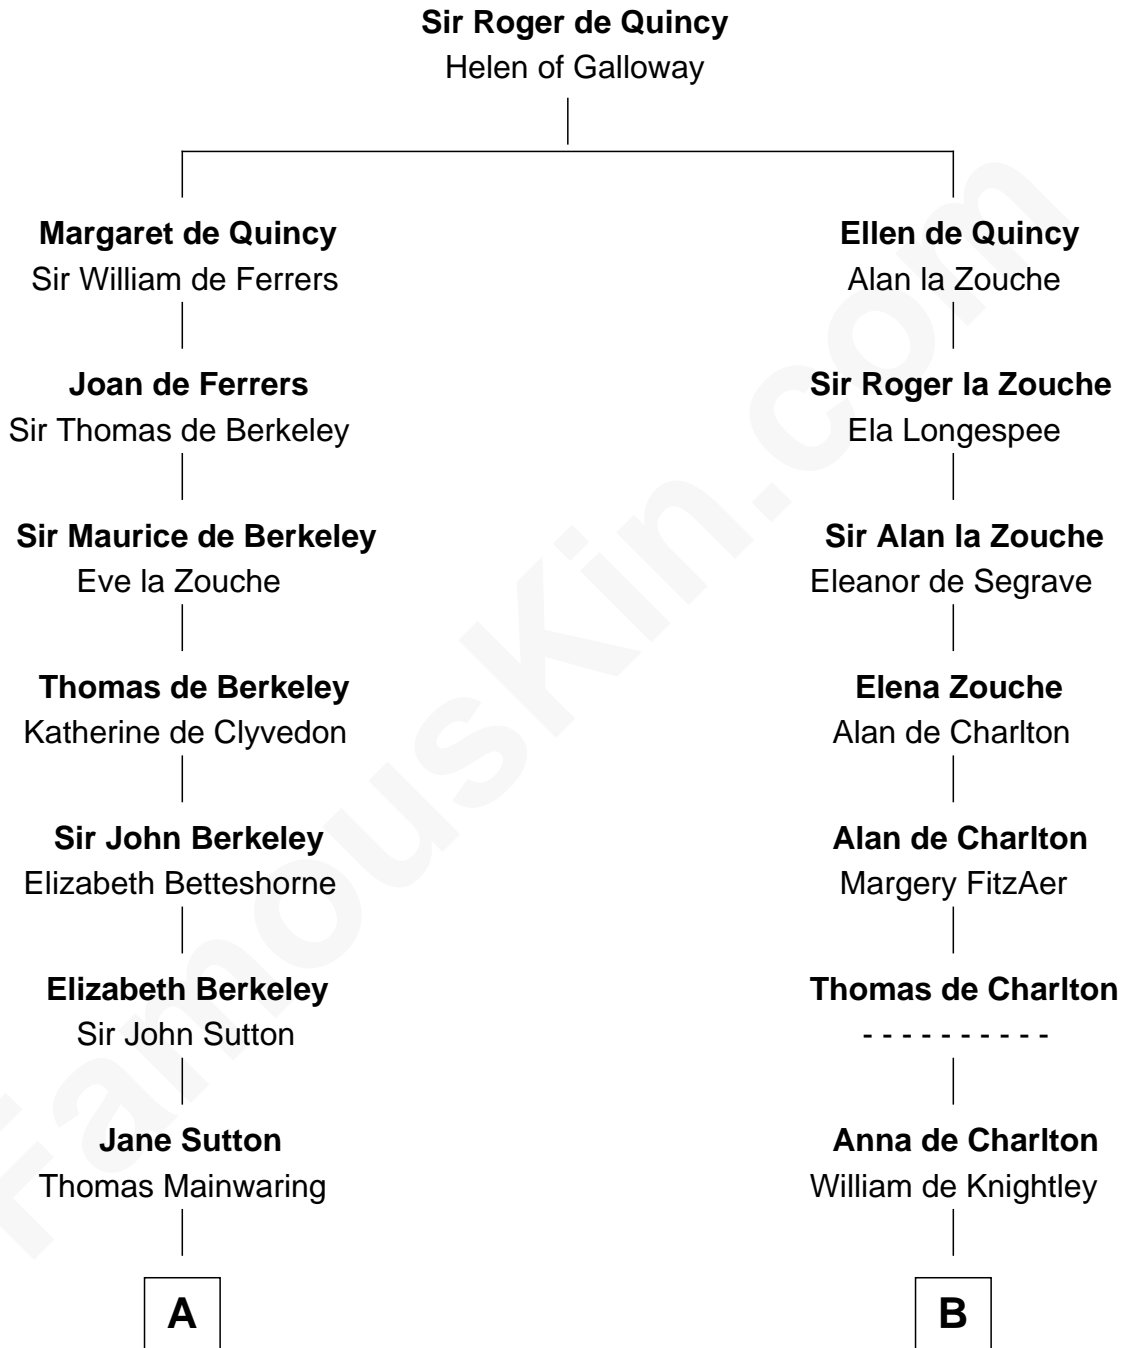

FamousKin.com Relationship Chart of John Adams Morgan

1952 Olympic Sailing Gold Medalist

20th cousin 1 time removed of

Jay Gould

American Railroad "Robber Baron"

C

Charles F. Tracy
Louisa Kirkland

Frances Louisa Tracy
John Pierpont Morgan

John Pierpont Morgan
Jane Norton Grew

Henry Sturgis Morgan
Catherine Frances Lovering Adams

John Adams Morgan
Olympic Gold Medalist

D

Eleazer Osborn
Sarah Burr

Anna Osborn
Abraham Gould

John Burr Gould
Mary More

Jay Gould
"Robber Baron"

FamousKin.com