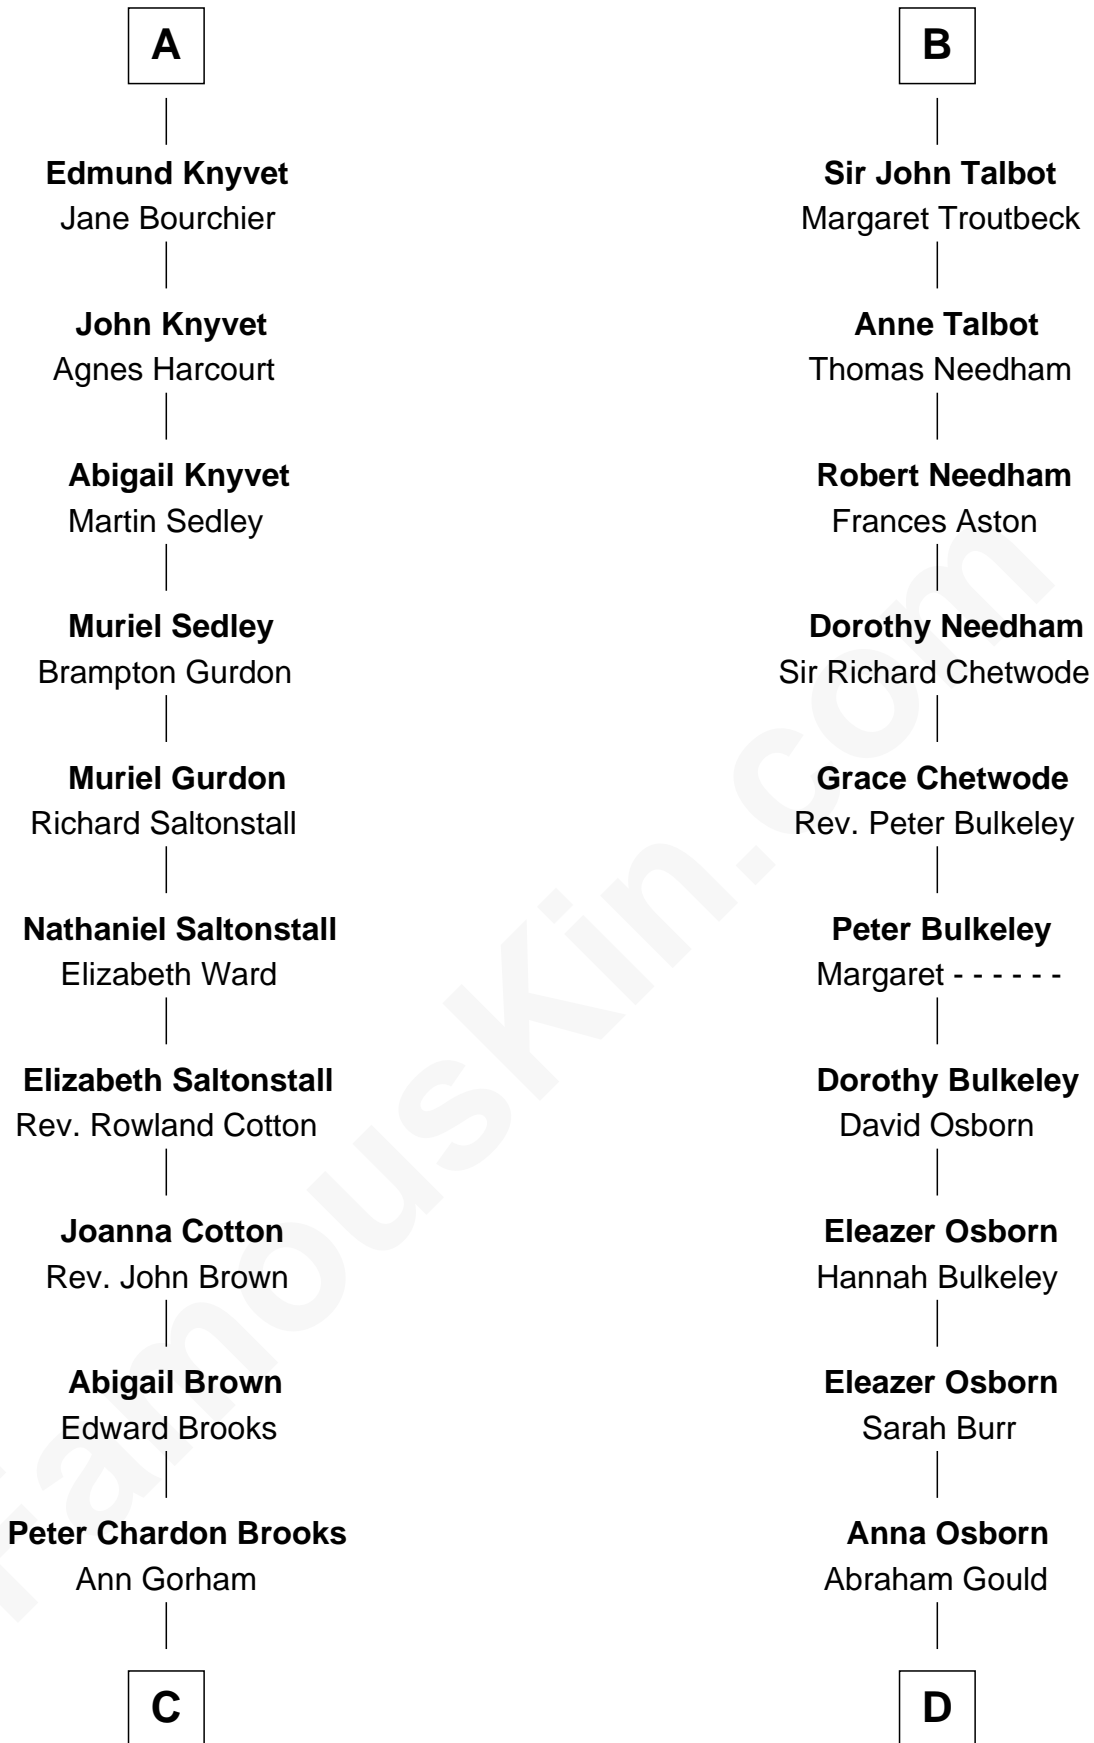

# FamousKin.com Relationship Chart of

**John Adams Morgan**  
1952 Olympic Sailing Gold Medalist

18th cousin 3 times removed of

**Jay Gould**  
American Railroad "Robber Baron"

**John de Vaux**

**C**

**Abigail Brown Brooks**

Charles Francis Adams

**John Quincy Adams**

Frances Cadwallader Crowninshield

**Charles Francis Adams**

Frances Lovering

**Catherine Frances Lovering Adams**

Henry Sturgis Morgan

**John Adams Morgan**

*Olympic Gold Medalist*

**D**

**John Burr Gould**

Mary More

**Jay Gould**

*"Robber Baron"*

FamousKin.com