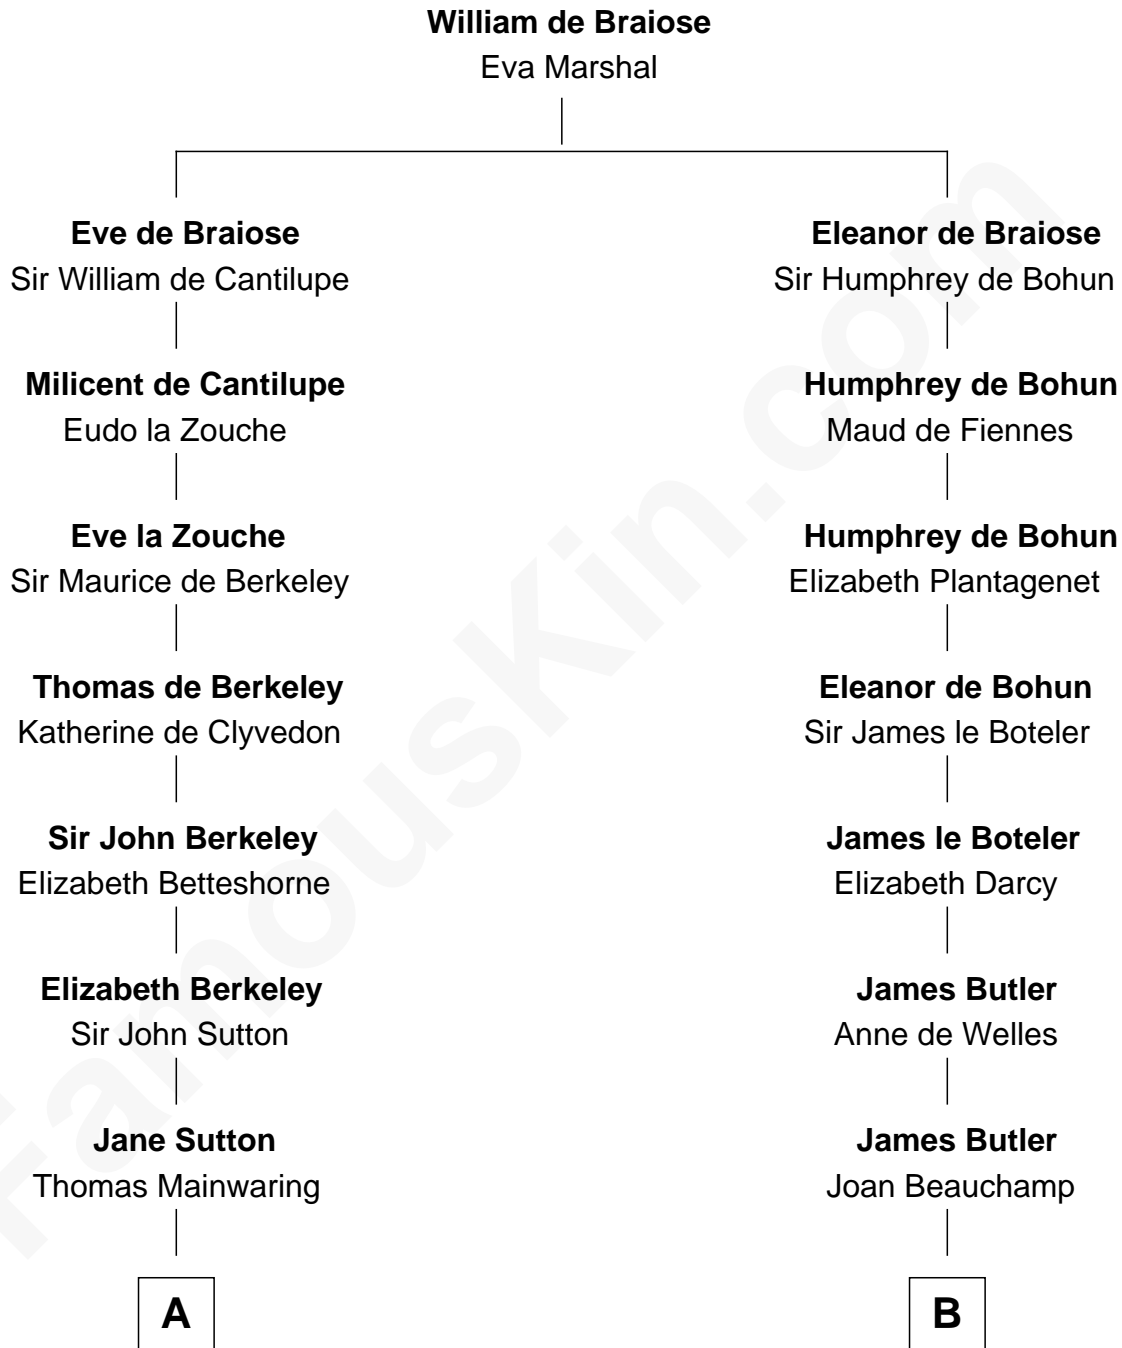

FamousKin.com Relationship Chart of

John Adams Morgan
1952 Olympic Sailing Gold Medalist

20th cousin 1 time removed of

Jay Gould
American Railroad "Robber Baron"

C

Charles F. Tracy

Louisa Kirkland

Frances Louisa Tracy

John Pierpont Morgan

John Pierpont Morgan

Jane Norton Grew

Henry Sturgis Morgan

Catherine Frances Lovering Adams

John Adams Morgan

Olympic Gold Medalist

D

Eleazer Osborn

Sarah Burr

Anna Osborn

Abraham Gould

John Burr Gould

Mary More

Jay Gould

"Robber Baron"