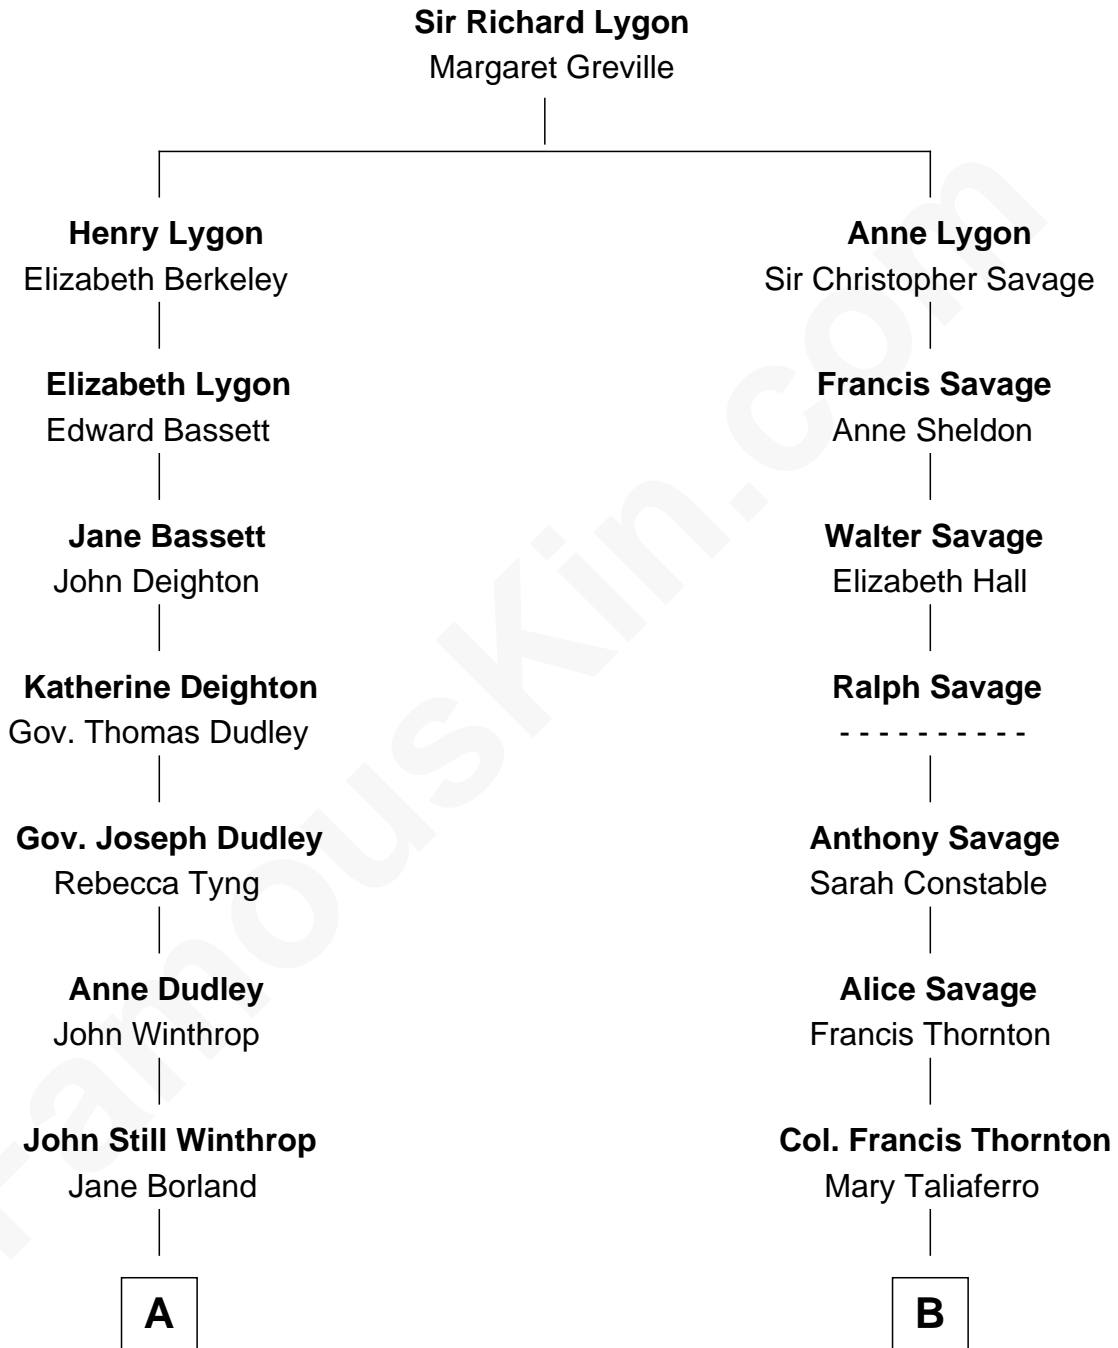

## Relationship Chart of

### John Adams Morgan

1952 Olympic Sailing Gold Medalist

13th cousin of

### General George C. Marshall

Author of "The Marshall Plan"

**A**

**Ann Winthrop**

David Sears

**David Sears**

Miriam Clarke Mason

**Harriet Elizabeth Sears**

George Casper Crowninshield

**Frances Cadwallader Crowninshield**

John Quincy Adams

**Charles Francis Adams**

Frances Lovering

**Catherine Frances Lovering Adams**

Henry Sturgis Morgan

**John Adams Morgan**