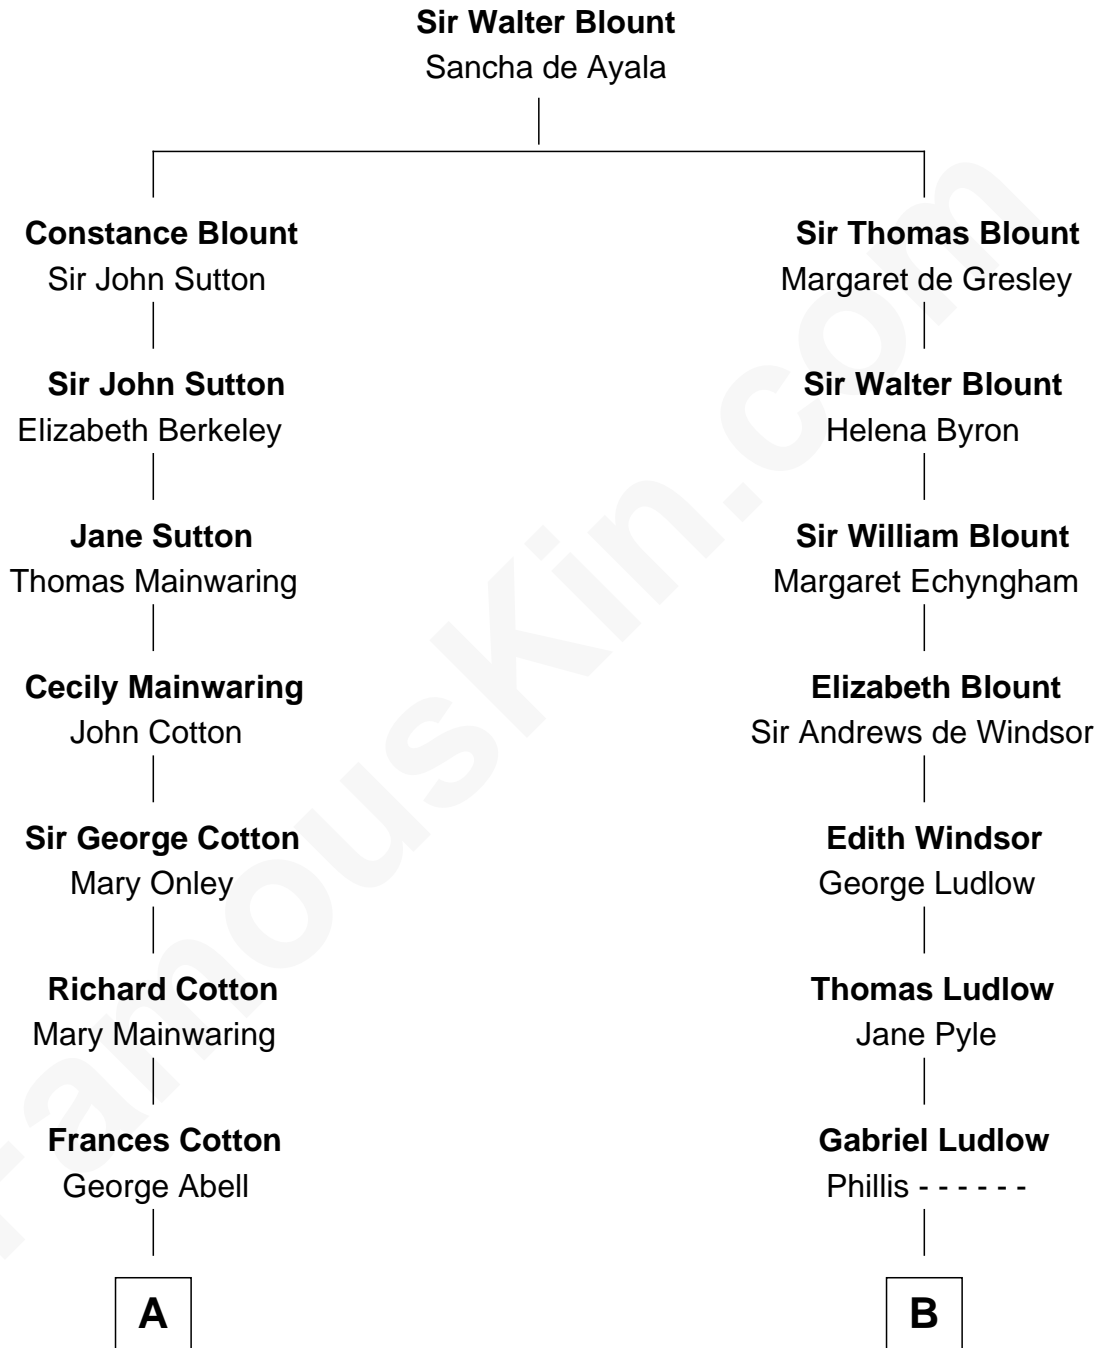

# FamousKin.com Relationship Chart of

**John Adams Morgan**  
1952 Olympic Sailing Gold Medalist

15th cousin 2 times removed of

**Harry F. Byrd**  
50th Governor of Virginia

**A**

**Robert Abell**  
Joanna - - - - -

**Caleb Abell**  
Margaret Post

**Mary Abell**  
Joseph Tracy

**Joseph Tracy**  
Anna Hinckley

**Jared Tracy**  
Margaret Grant

**William Gedney Tracy**  
Rachel Huntington

**Charles F. Tracy**  
Louisa Kirkland