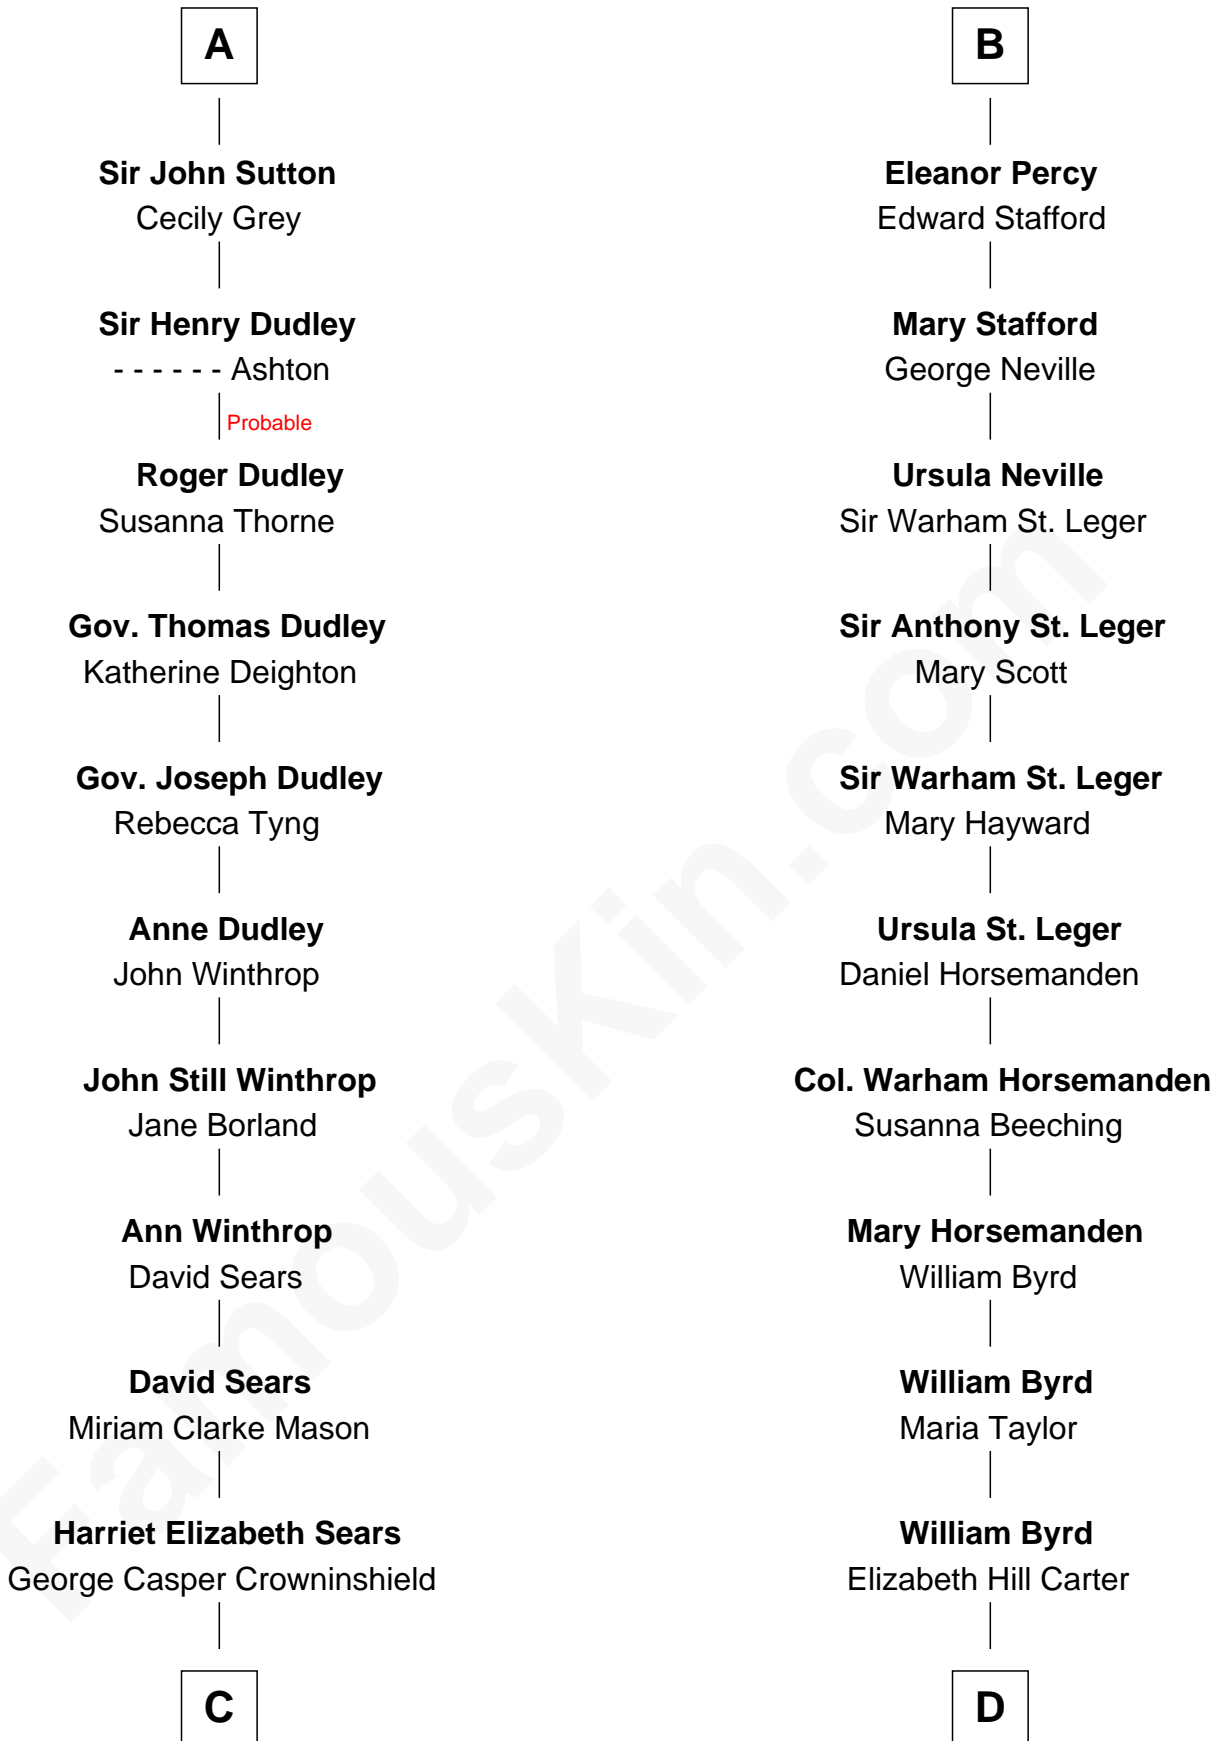

# FamousKin.com Relationship Chart of

**John Adams Morgan**  
1952 Olympic Sailing Gold Medalist

20th cousin 1 time removed of

**Harry F. Byrd**  
50th Governor of Virginia

**C**

**Frances Cadwallader Crowninshield**

John Quincy Adams

**Charles Francis Adams**

Frances Lovering

**Catherine Frances Lovering Adams**

Henry Sturgis Morgan

**John Adams Morgan**

*Olympic Gold Medalist*

**D**

**Thomas Taylor Byrd**

Mary Armistead

**Richard Evelyn Byrd**

Anne Harrison

**Col. William Byrd**

Jane Meriwether Rivers

**Richard Evelyn Byrd**

Eleanor Bolling Flood