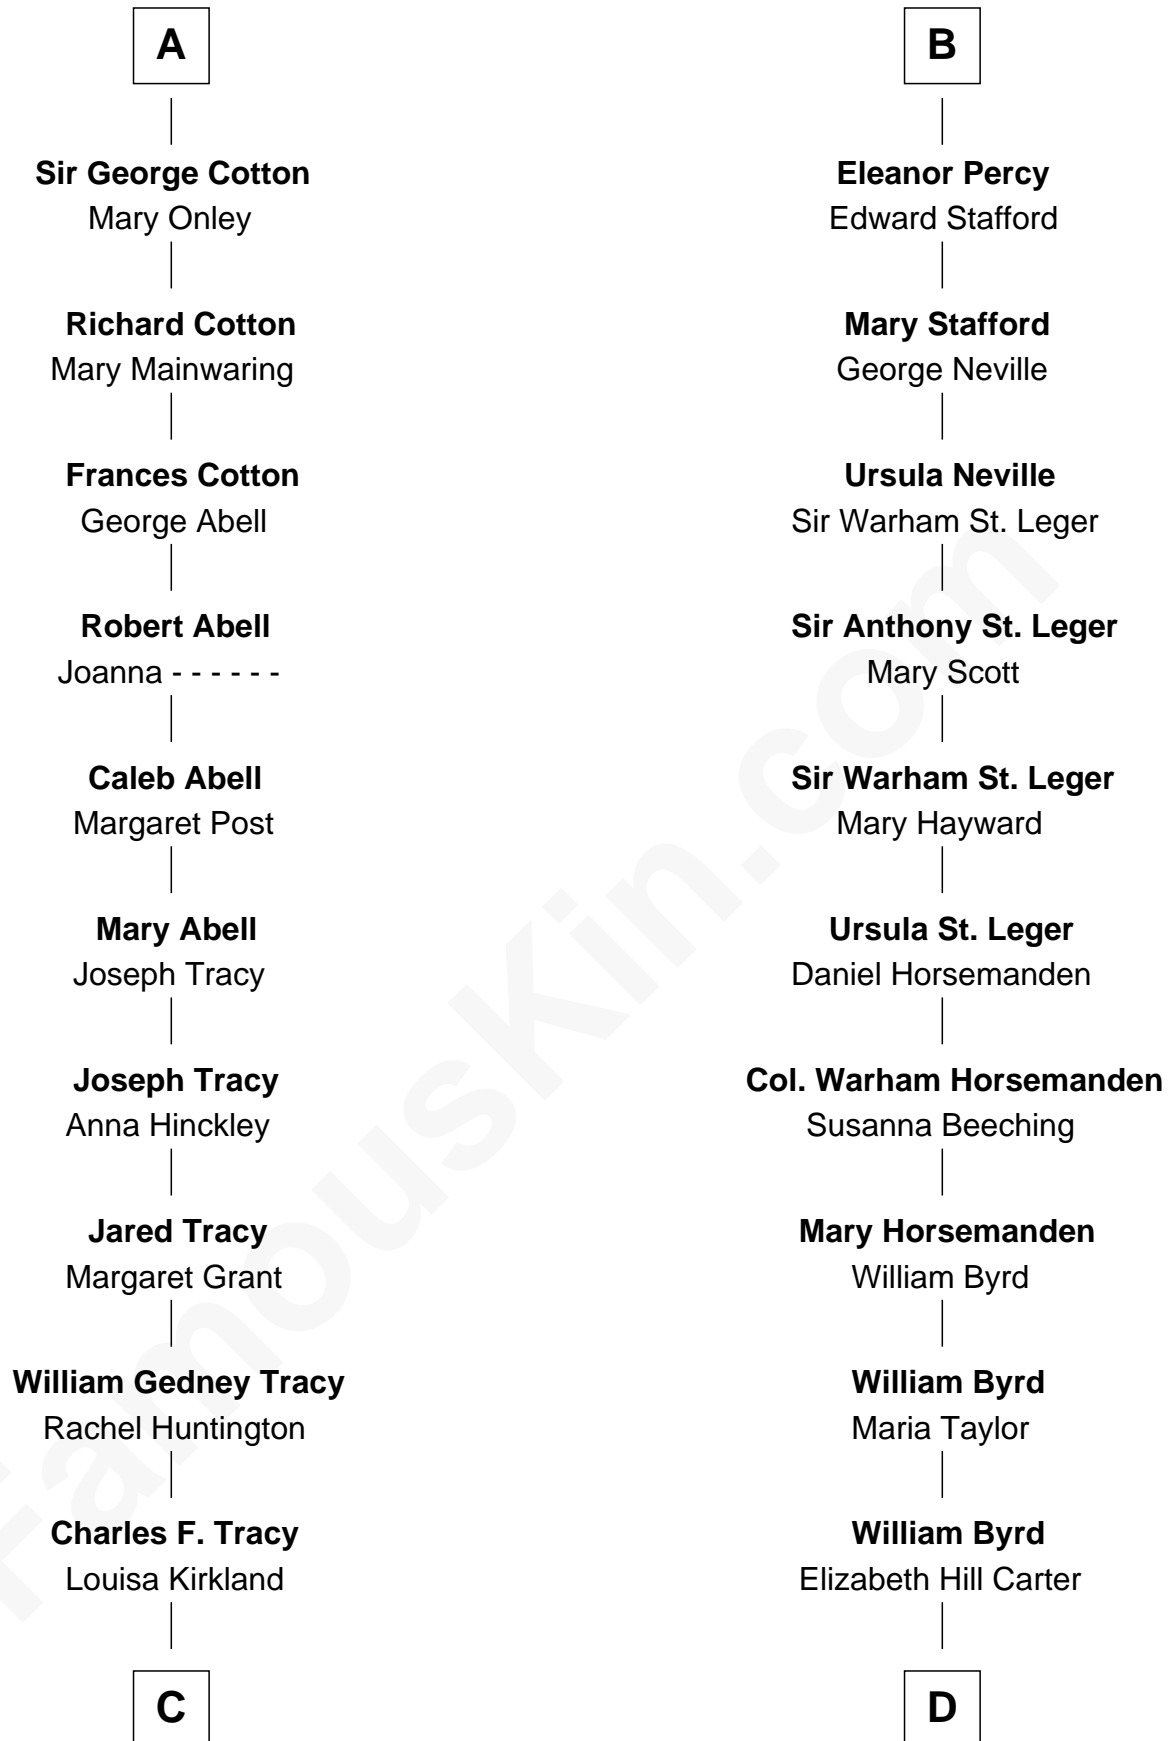

# FamousKin.com Relationship Chart of

**John Adams Morgan**  
1952 Olympic Sailing Gold Medalist

20th cousin 1 time removed of

**Harry F. Byrd**  
50th Governor of Virginia

**C**

**Frances Louisa Tracy**

John Pierpont Morgan

**John Pierpont Morgan**

Jane Norton Grew

**Henry Sturgis Morgan**

Catherine Frances Lovering Adams

**John Adams Morgan**

*Olympic Gold Medalist*

**D**

**Thomas Taylor Byrd**

Mary Armistead

**Richard Evelyn Byrd**

Anne Harrison

**Col. William Byrd**

Jane Meriwether Rivers

**Richard Evelyn Byrd**

Eleanor Bolling Flood

**Harry F. Byrd**