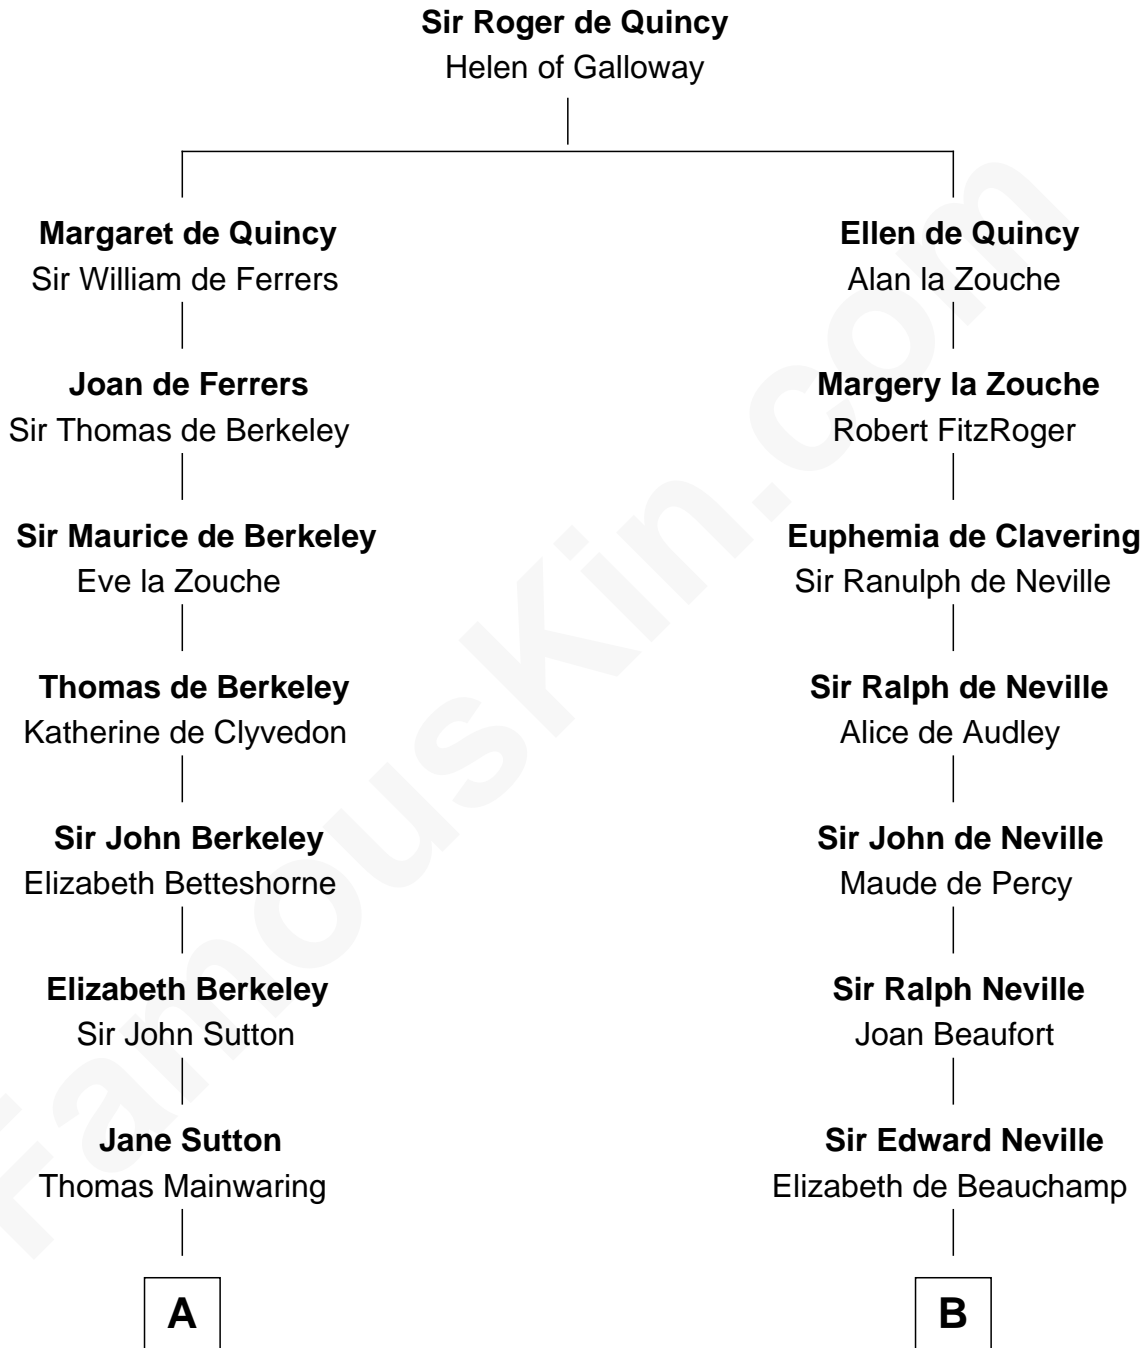

FamousKin.com Relationship Chart of

John Adams Morgan
1952 Olympic Sailing Gold Medalist

19th cousin 2 times removed of

Lytton Strachey

Author and Co-Founder of Bloomsbury Group

C

Charles F. Tracy

Louisa Kirkland

Frances Louisa Tracy

John Pierpont Morgan

John Pierpont Morgan

Jane Norton Grew

Henry Sturgis Morgan

Catherine Frances Lovering Adams

John Adams Morgan

Olympic Gold Medalist