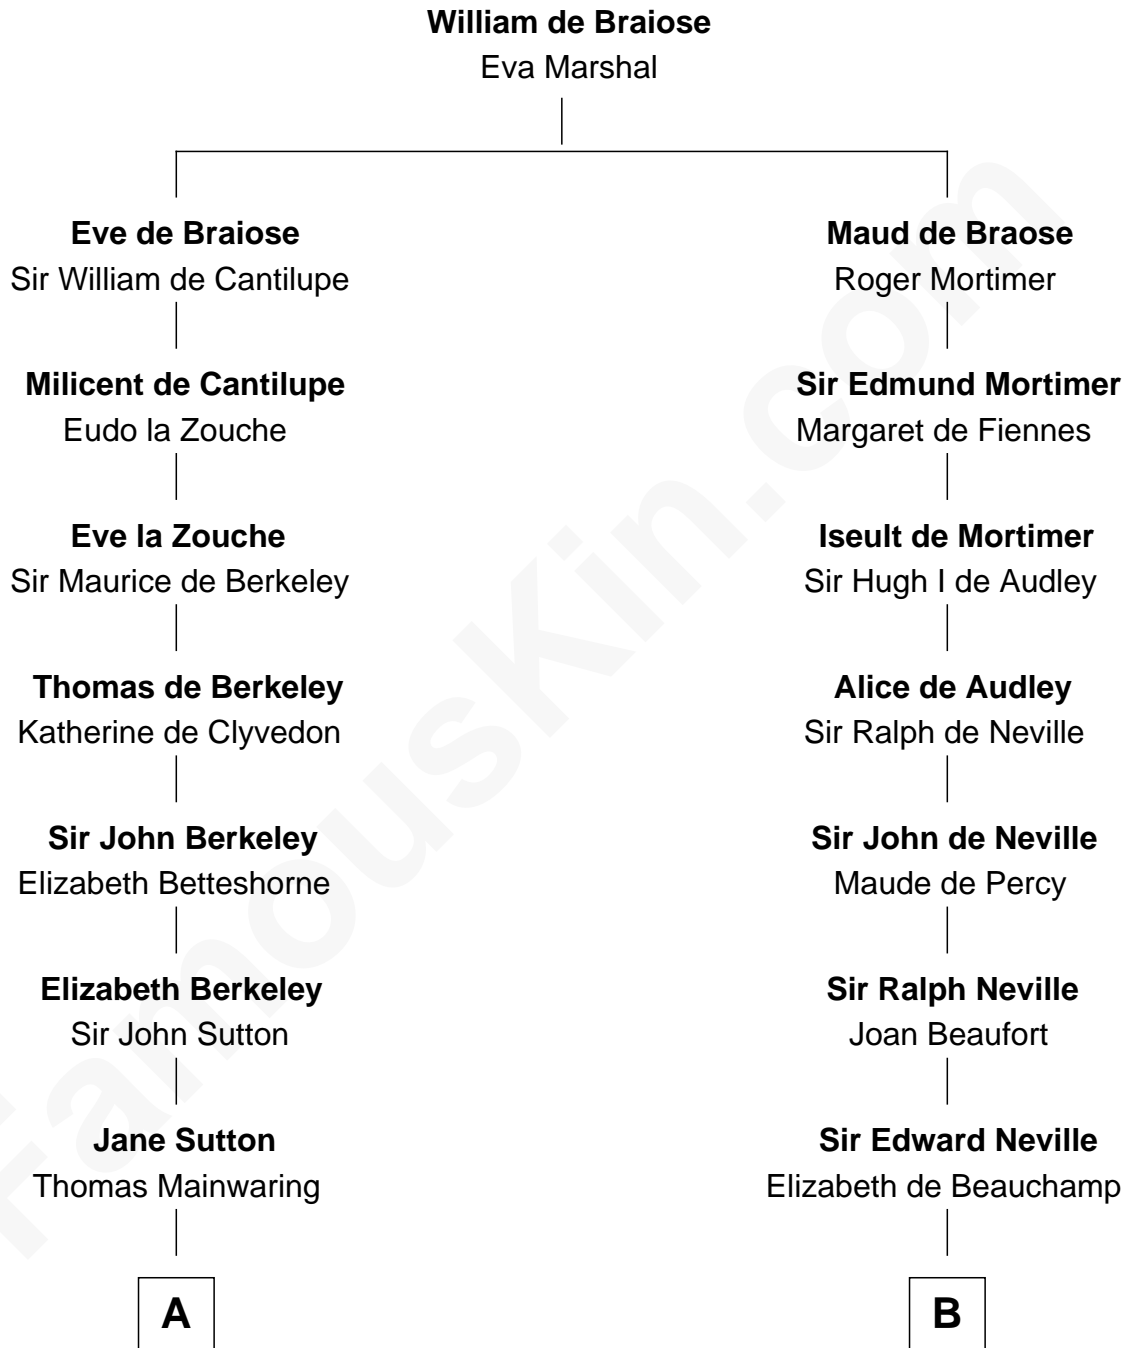

FamousKin.com Relationship Chart of

John Adams Morgan
1952 Olympic Sailing Gold Medalist

19th cousin 2 times removed of

Lytton Strachey

Author and Co-Founder of Bloomsbury Group

C

Charles F. Tracy

Louisa Kirkland

Frances Louisa Tracy

John Pierpont Morgan

John Pierpont Morgan

Jane Norton Grew

Henry Sturgis Morgan

Catherine Frances Lovering Adams

John Adams Morgan

Olympic Gold Medalist