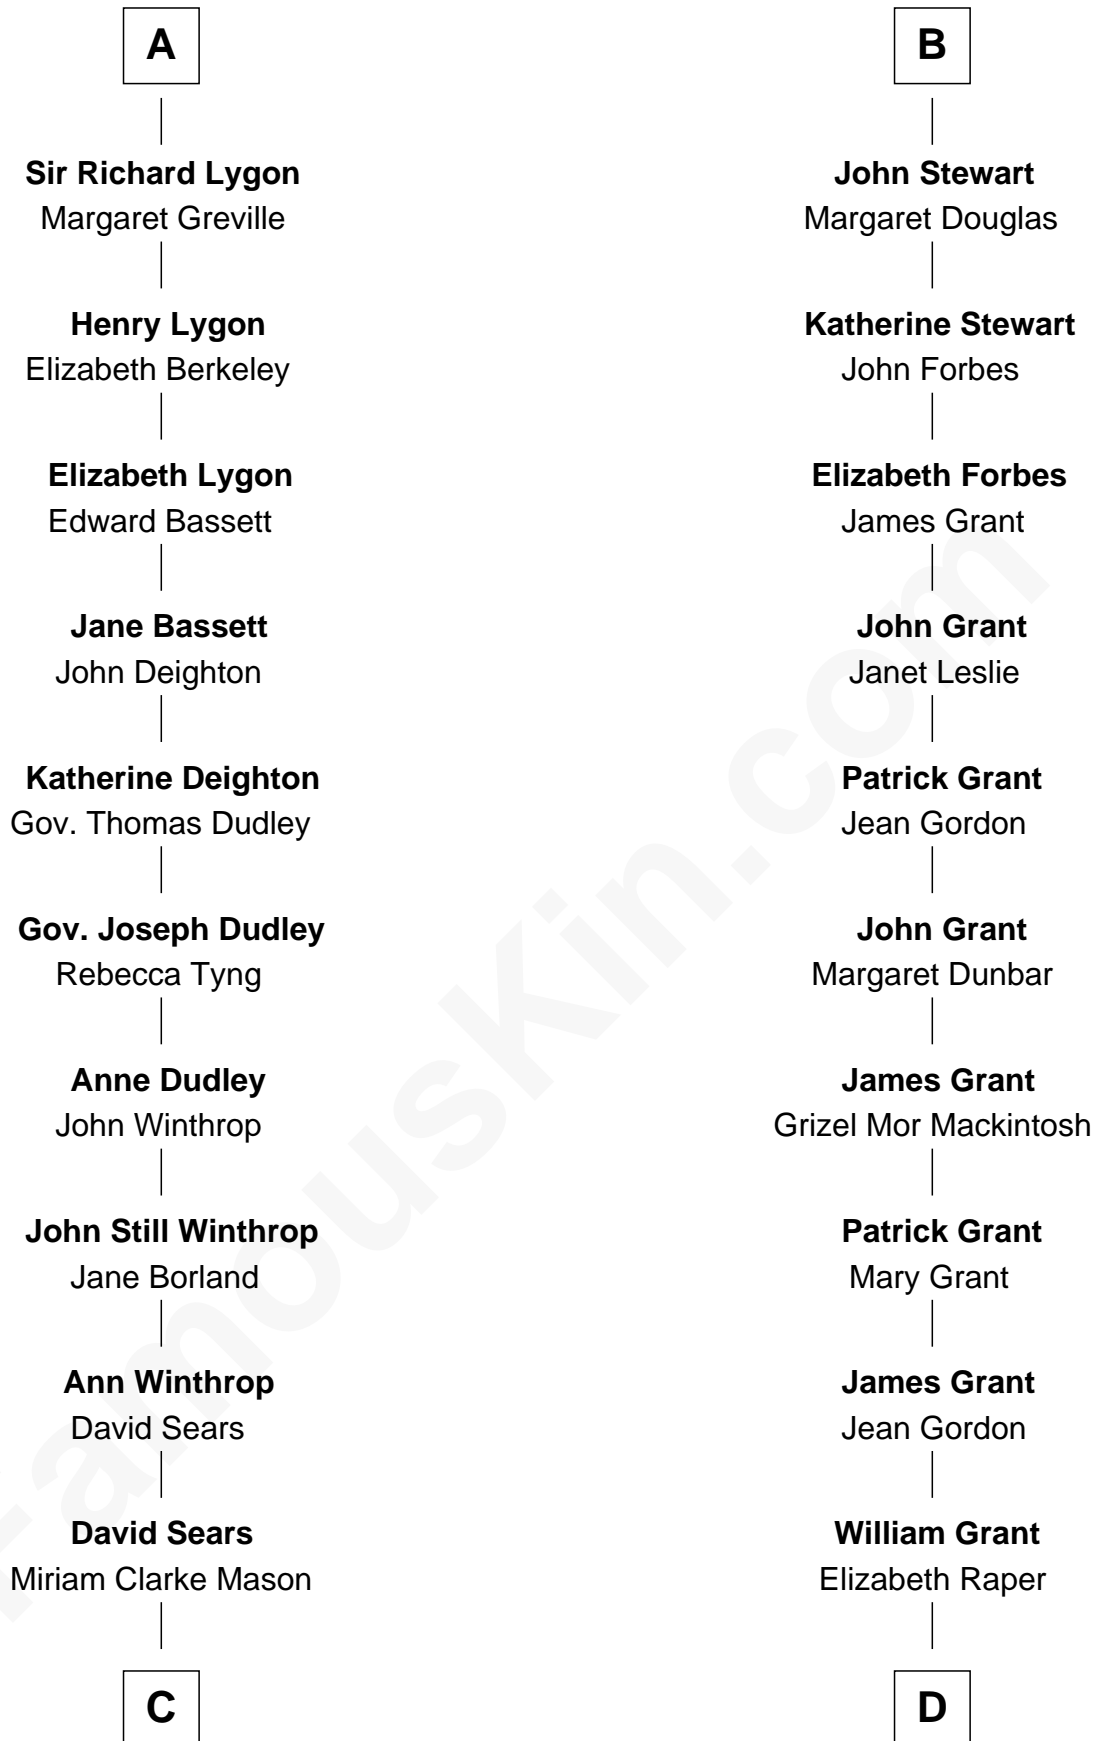

FamousKin.com Relationship Chart of John Adams Morgan

1952 Olympic Sailing Gold Medalist

20th cousin 1 time removed of

Lytton Strachey

Author and Co-Founder of Bloomsbury Group

C

Harriet Elizabeth Sears
George Casper Crowninshield

Frances Cadwallader Crowninshield
John Quincy Adams

Charles Francis Adams
Frances Lovering

Catherine Frances Lovering Adams
Henry Sturgis Morgan

John Adams Morgan
Olympic Gold Medalist

D

Sir John Peter Grant
Jane Ironside