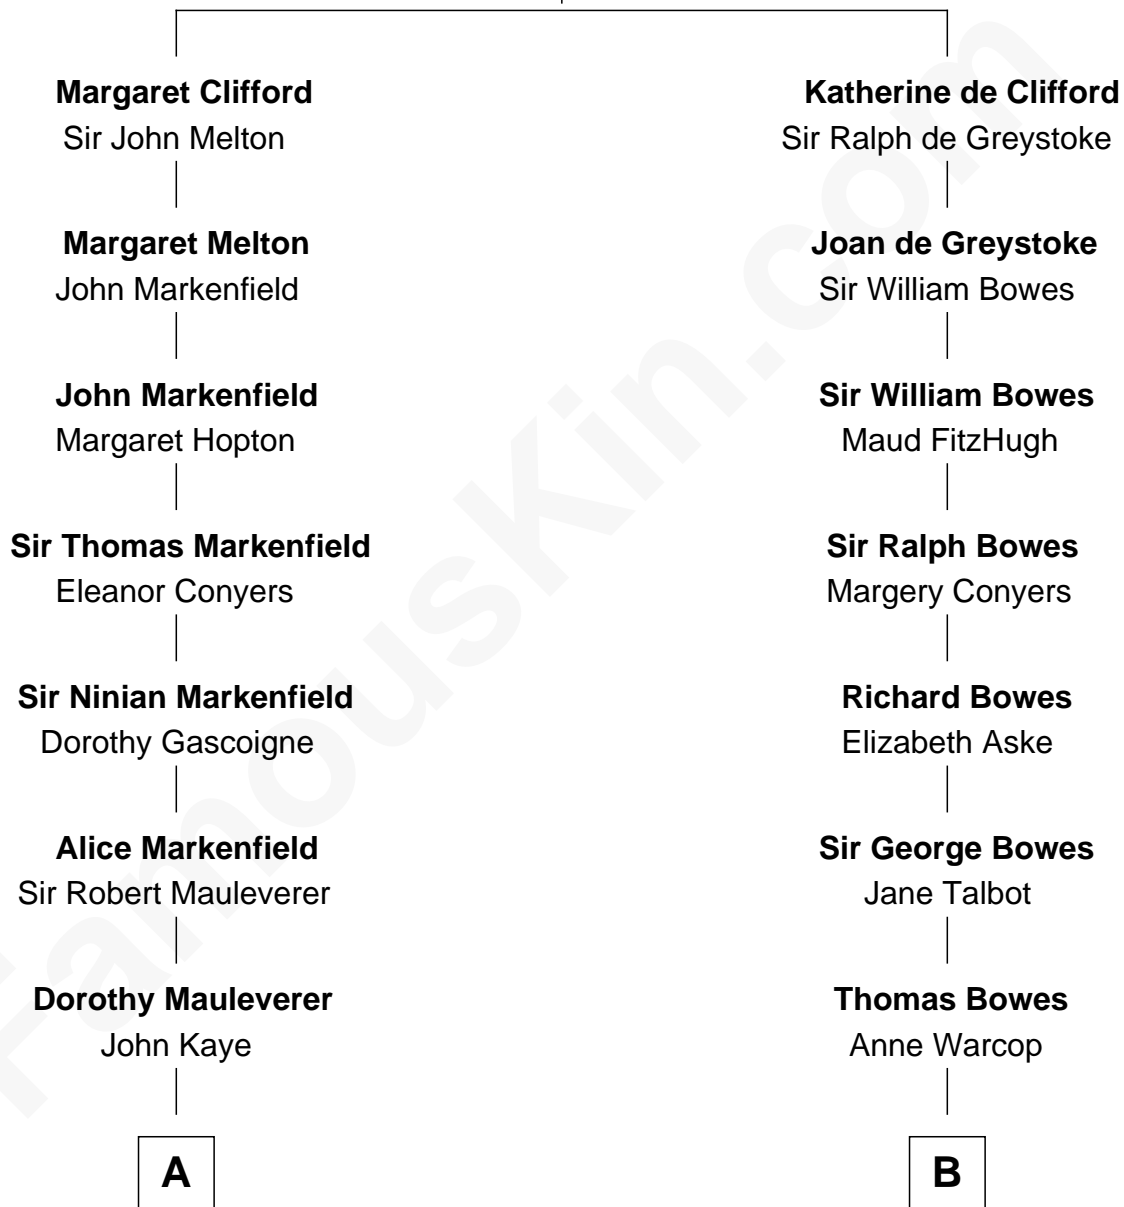

FamousKin.com

Relationship Chart of

John Adams Morgan

1952 Olympic Sailing Gold Medalist

19th cousin of

Sarah Ferguson
Duchess of York

Sir Roger de Clifford
Maud de Beauchamp

C

Charles Francis Adams

Frances Lovering

Catherine Frances Lovering Adams

Henry Sturgis Morgan

John Adams Morgan

Olympic Gold Medalist

D

Marian Louisa Montagu-Douglas-Scott

Andrew Henry Ferguson

Ronald Ivor Ferguson

Susan Mary Wright

Sarah Ferguson

Duchess of York

FamousKin.com