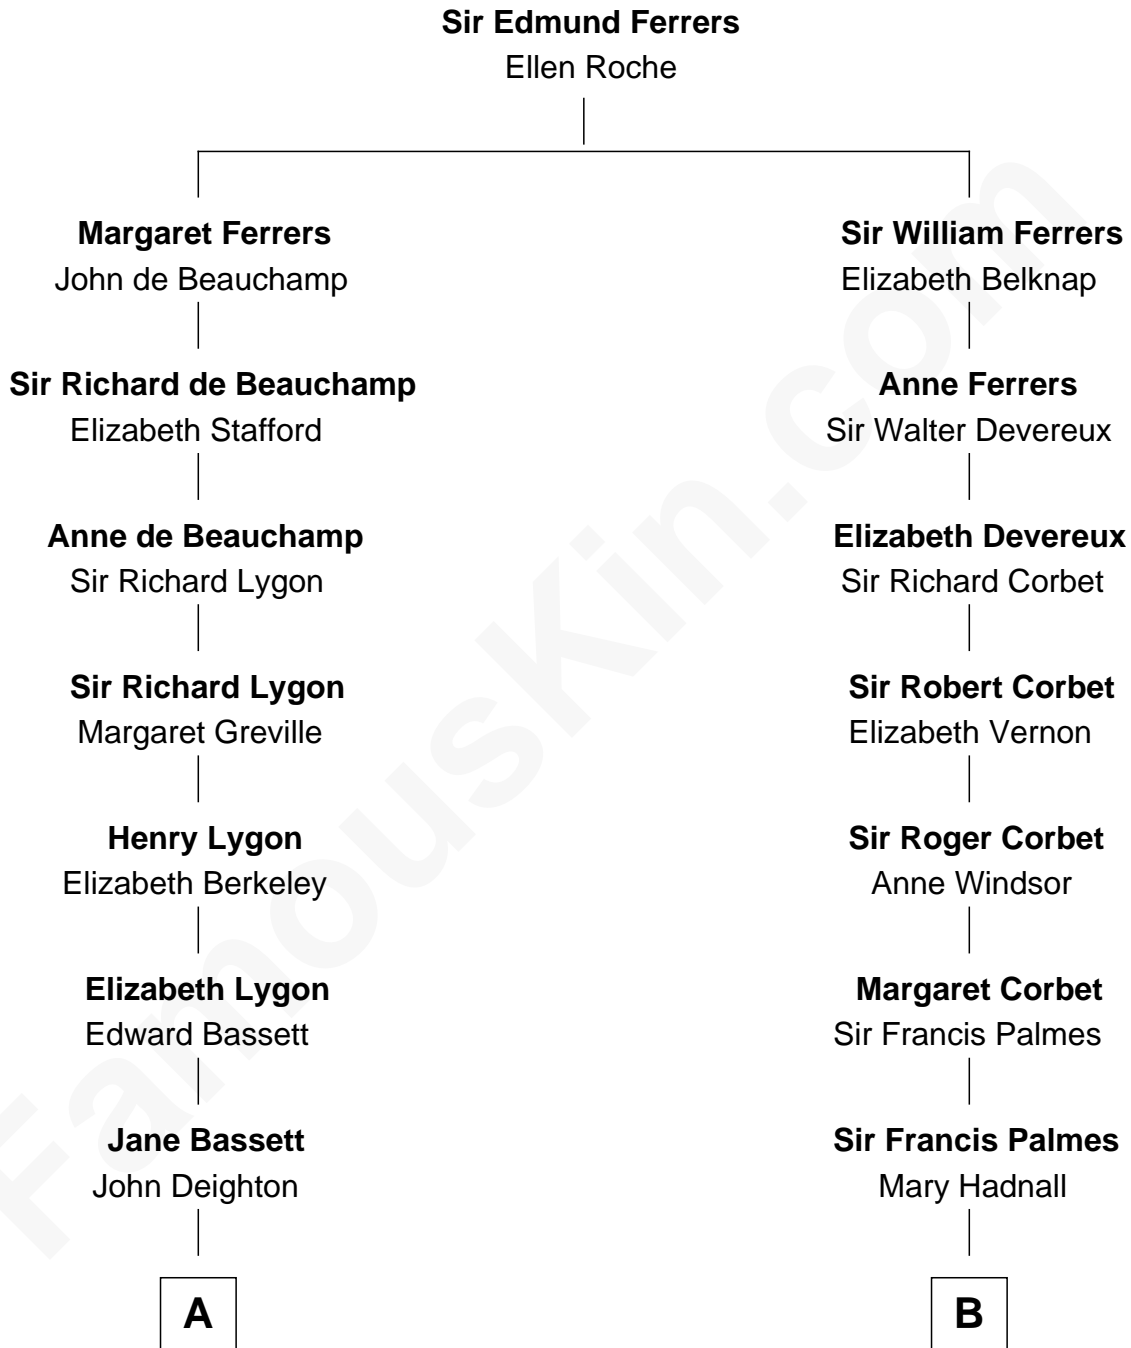

# FamousKin.com Relationship Chart of

**John Adams Morgan**  
1952 Olympic Sailing Gold Medalist

15th cousin 2 times removed of

**Olivia De Havilland**  
Movie Actress

**A**

**Katherine Deighton**  
Gov. Thomas Dudley

**Gov. Joseph Dudley**  
Rebecca Tyng

**Anne Dudley**  
John Winthrop

**John Still Winthrop**  
Jane Borland

**Ann Winthrop**  
David Sears

**David Sears**  
Miriam Clarke Mason

**Harriet Elizabeth Sears**  
George Casper Crowninshield