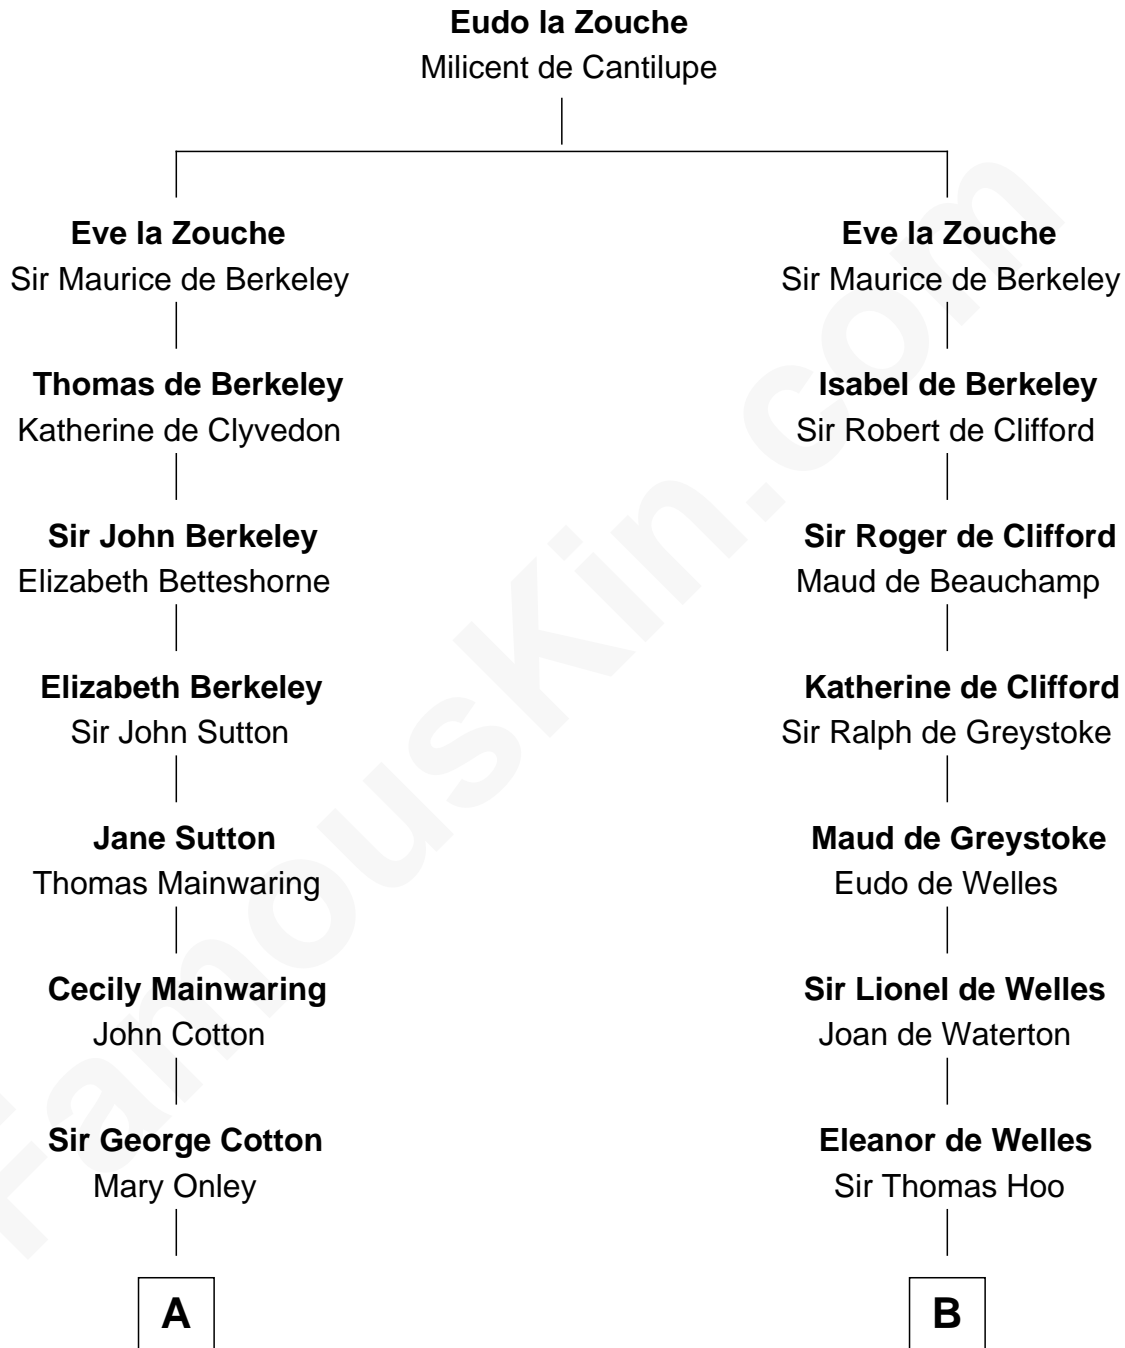

# FamousKin.com Relationship Chart of

**John Adams Morgan**  
1952 Olympic Sailing Gold Medalist

19th cousin 1 time removed of

**Olivia De Havilland**  
Movie Actress

**C**

**John Pierpont Morgan**

Jane Norton Grew

**Henry Sturgis Morgan**

Catherine Frances Lovering Adams

**John Adams Morgan**

*Olympic Gold Medalist*

**D**

**John Molesworth**

Louise Tomkyns

**Margaret Letitia Molesworth**

Charles Richard De Havilland

**Walter Augustus De Havilland**

Lillian Augusta Ruse

**Olivia De Havilland**

*Movie Actress*

FamousKin.com