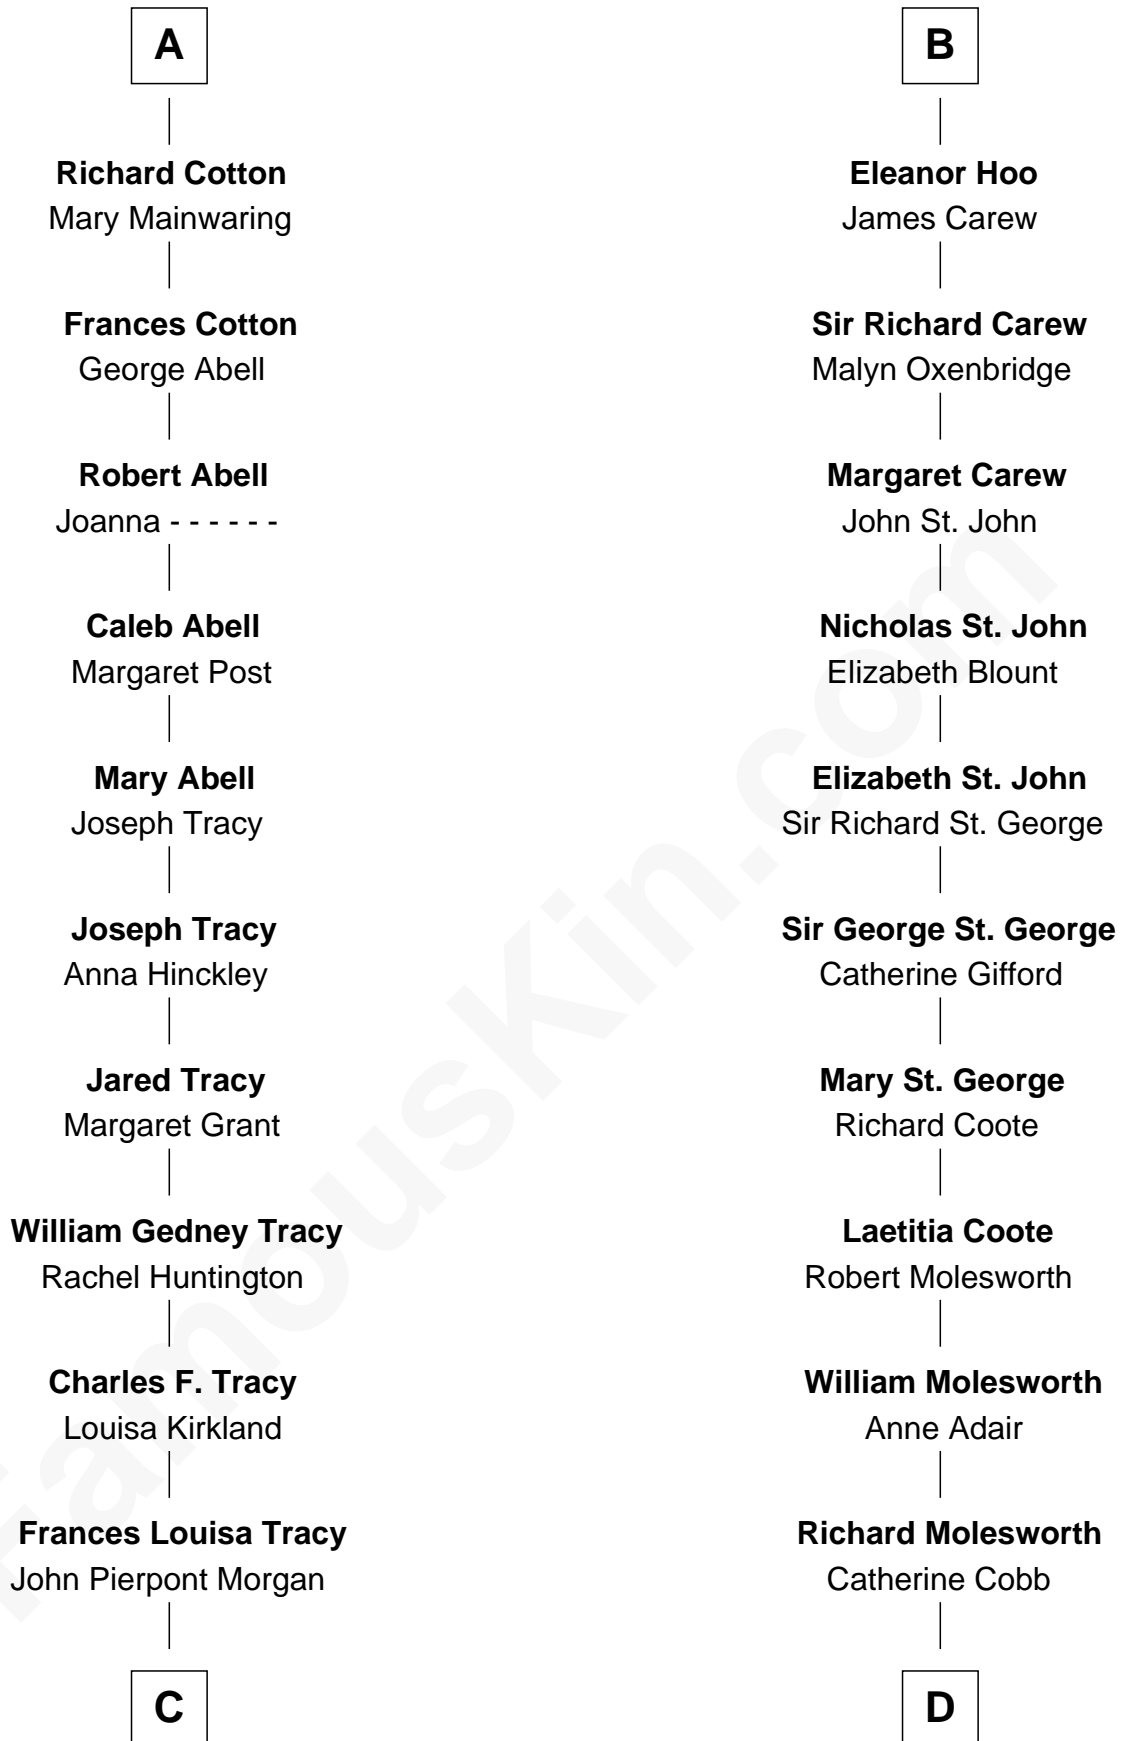

# FamousKin.com Relationship Chart of

**John Adams Morgan**  
1952 Olympic Sailing Gold Medalist

19th cousin 1 time removed of

**Olivia De Havilland**  
Movie Actress

**C**

**John Pierpont Morgan**

Jane Norton Grew

**Henry Sturgis Morgan**

Catherine Frances Lovering Adams

**John Adams Morgan**

*Olympic Gold Medalist*

**D**

**John Molesworth**

Louise Tomkyns

**Margaret Letitia Molesworth**

Charles Richard De Havilland

**Walter Augustus De Havilland**

Lillian Augusta Ruse

**Olivia De Havilland**

*Movie Actress*

FamousKin.com