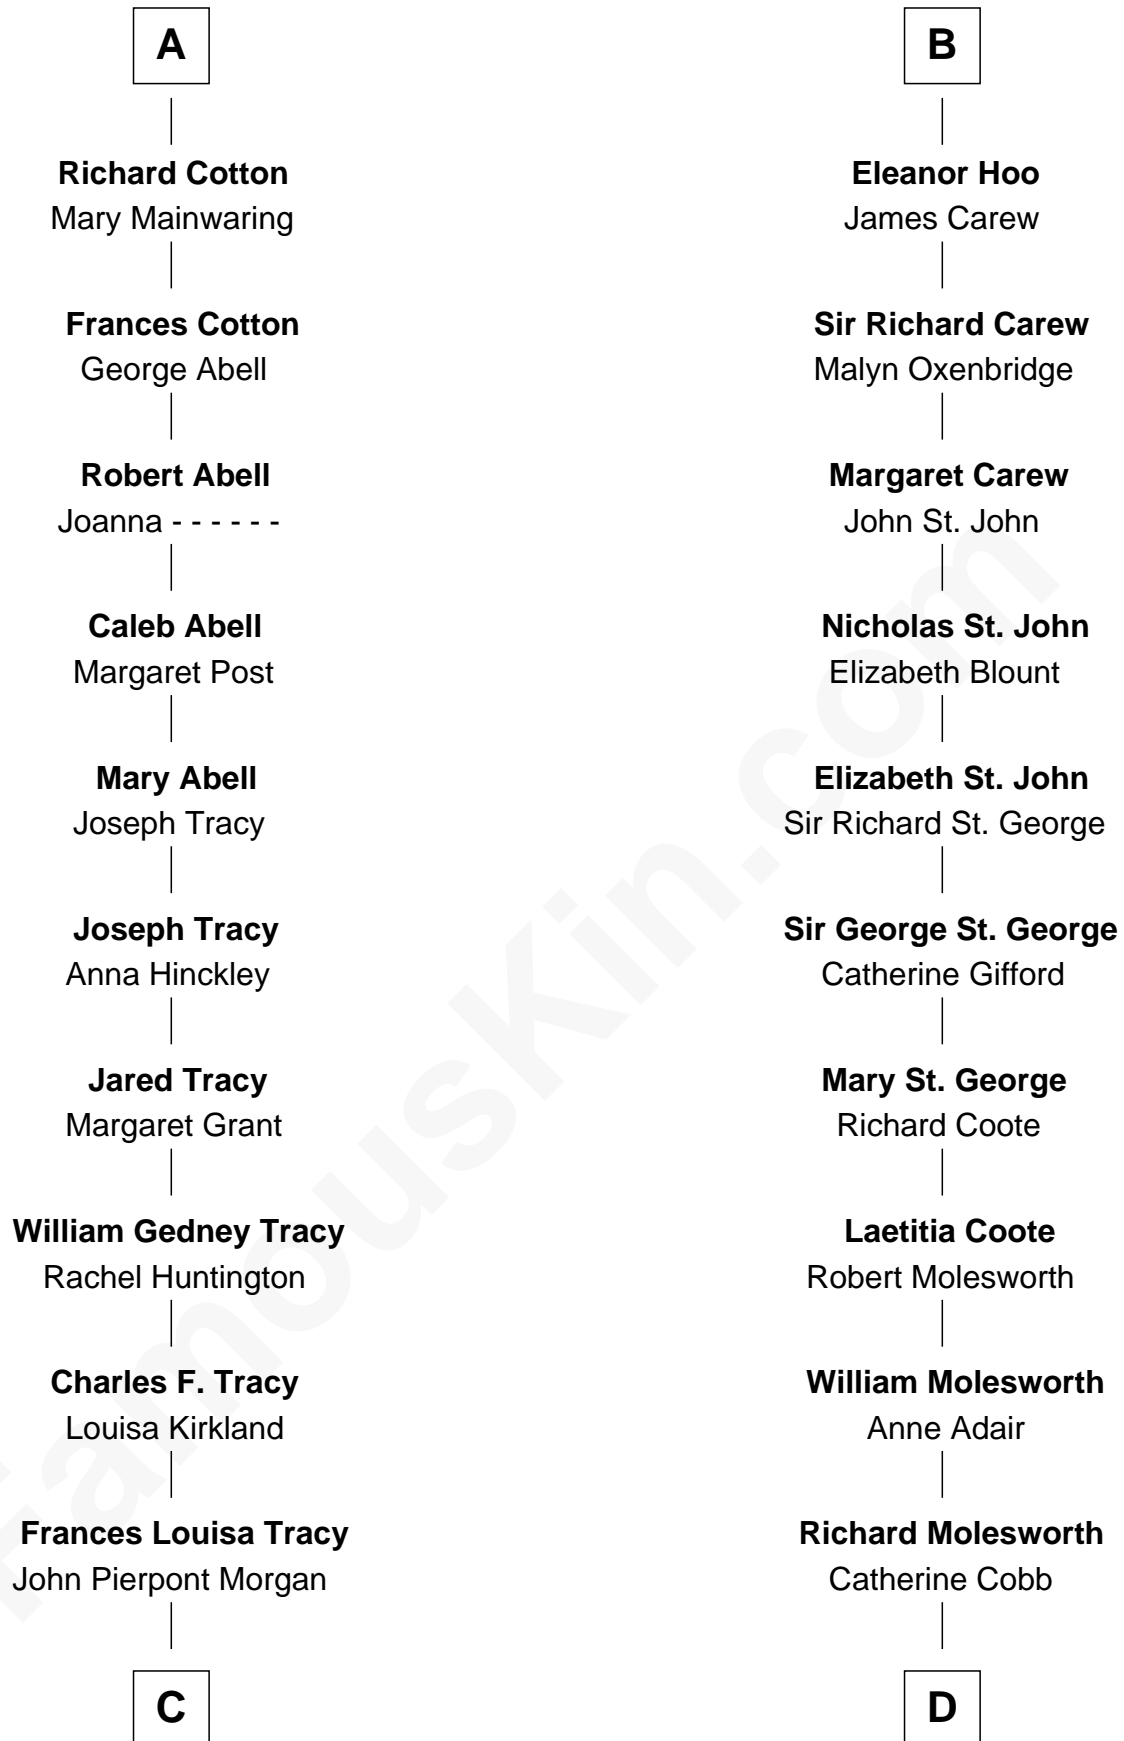

FamousKin.com Relationship Chart of

John Adams Morgan
1952 Olympic Sailing Gold Medalist

19th cousin 1 time removed of

Olivia De Havilland
Movie Actress

Sir Thomas de Berkeley
Joan de Ferrers

Sir Maurice de Berkeley
Eve la Zouche

Thomas de Berkeley
Katherine de Clyvedon

Sir John Berkeley
Elizabeth Betteshorne

Elizabeth Berkeley
Sir John Sutton

Jane Sutton
Thomas Mainwaring

Cecily Mainwaring
John Cotton

Sir George Cotton
Mary Onley

A

Sir Maurice de Berkeley
Eve la Zouche

Isabel de Berkeley
Sir Robert de Clifford

Sir Roger de Clifford
Maud de Beauchamp

Katherine de Clifford
Sir Ralph de Greystoke

Maud de Greystoke
Eudo de Welles

Sir Lionel de Welles
Joan de Waterton

Eleanor de Welles
Sir Thomas Hoo

B

C

John Pierpont Morgan

Jane Norton Grew

Henry Sturgis Morgan

Catherine Frances Lovering Adams

John Adams Morgan