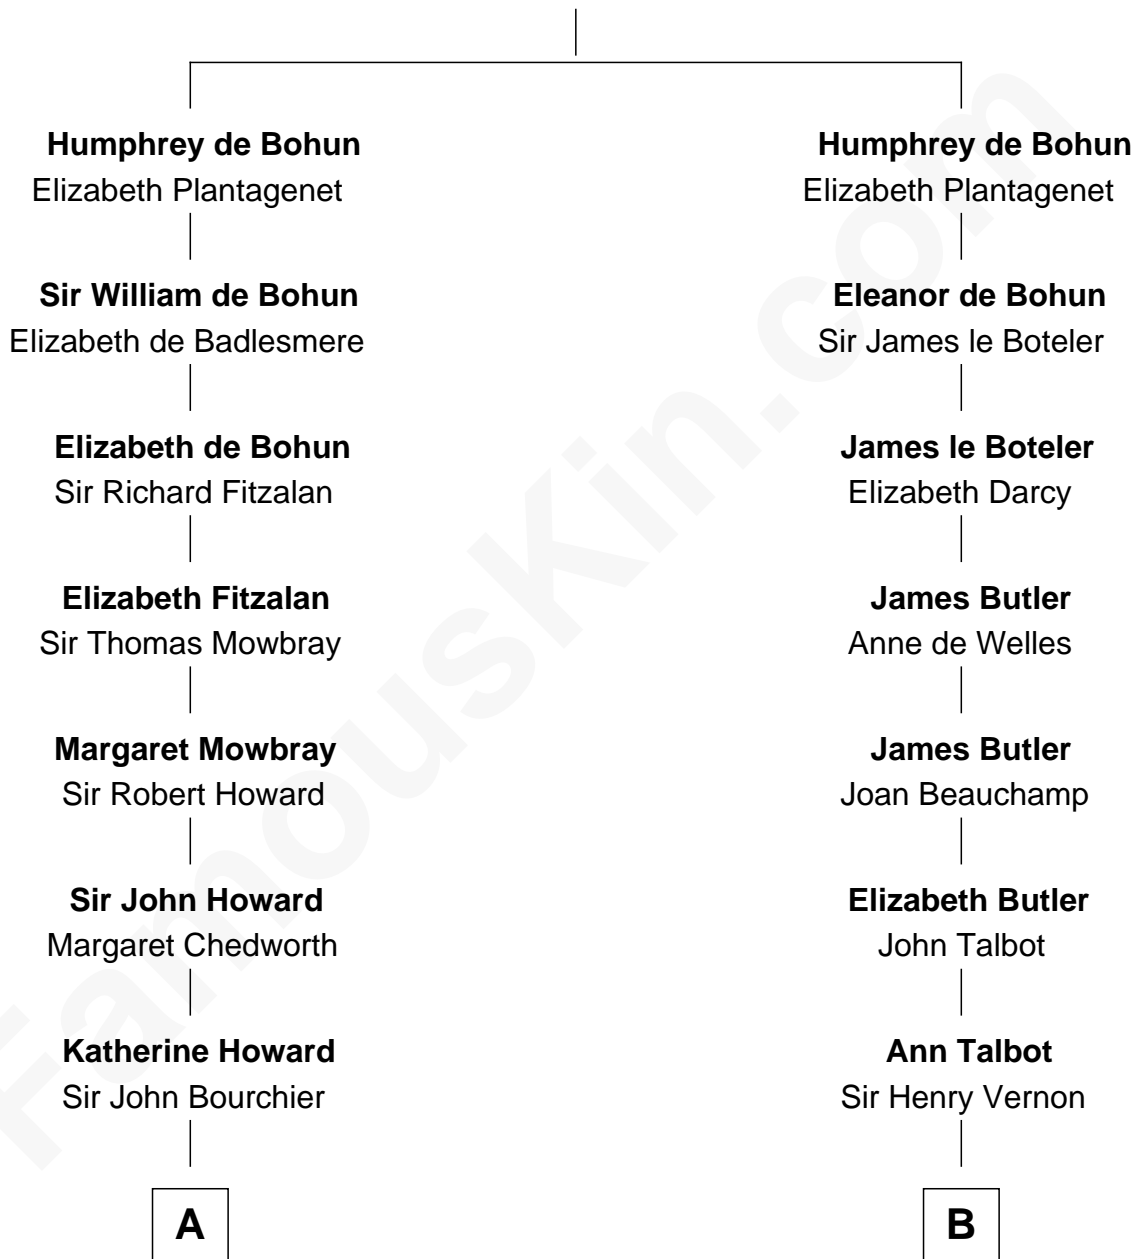

FamousKin.com Relationship Chart of

John Adams Morgan
1952 Olympic Sailing Gold Medalist

19th cousin 2 times removed of

Joan Fontaine
Movie Actress

Humphrey de Bohun
Maud de Fiennes

C

Abigail Brown Brooks
Charles Francis Adams

John Quincy Adams
Frances Cadwallader Crowninshield

Charles Francis Adams
Frances Lovering

Catherine Frances Lovering Adams
Henry Sturgis Morgan

John Adams Morgan
Olympic Gold Medalist

D

Margaret Letitia Molesworth
Charles Richard De Havilland

Walter Augustus De Havilland
Lillian Augusta Ruse

Joan Fontaine
Movie Actress

FamousKin.com