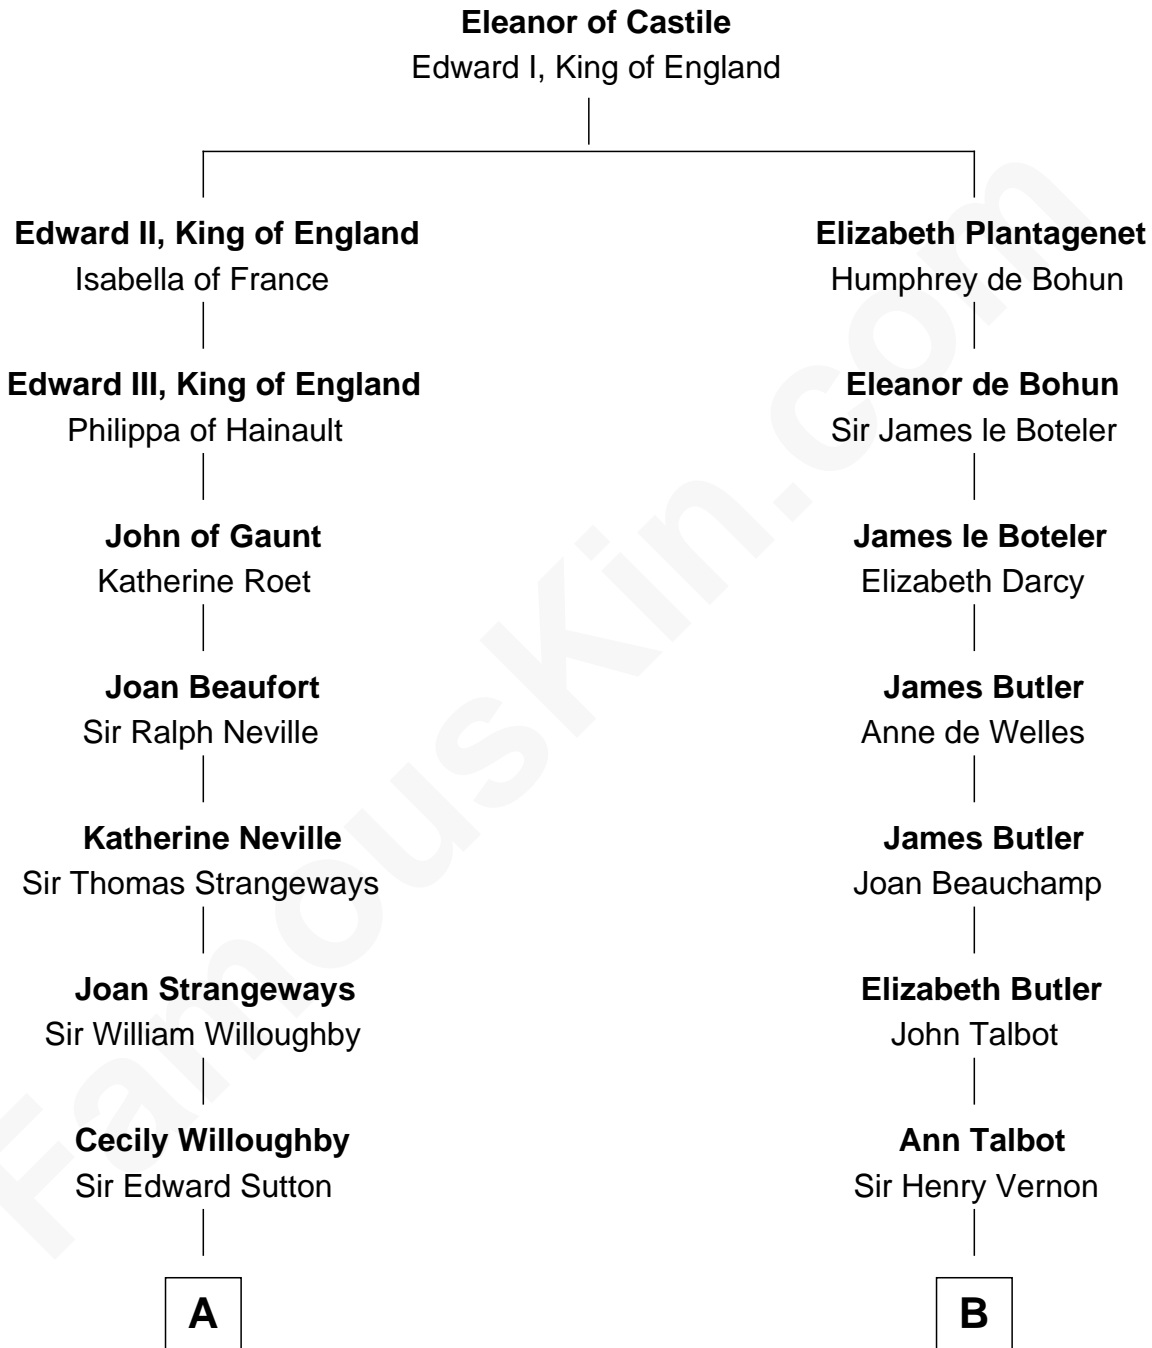

FamousKin.com Relationship Chart of

John Adams Morgan
1952 Olympic Sailing Gold Medalist

19th cousin 1 time removed of

Joan Fontaine
Movie Actress

C

Frances Cadwallader Crowninshield

John Quincy Adams

Charles Francis Adams

Frances Lovering

Catherine Frances Lovering Adams

Henry Sturgis Morgan

John Adams Morgan

Olympic Gold Medalist

D

Margaret Letitia Molesworth

Charles Richard De Havilland