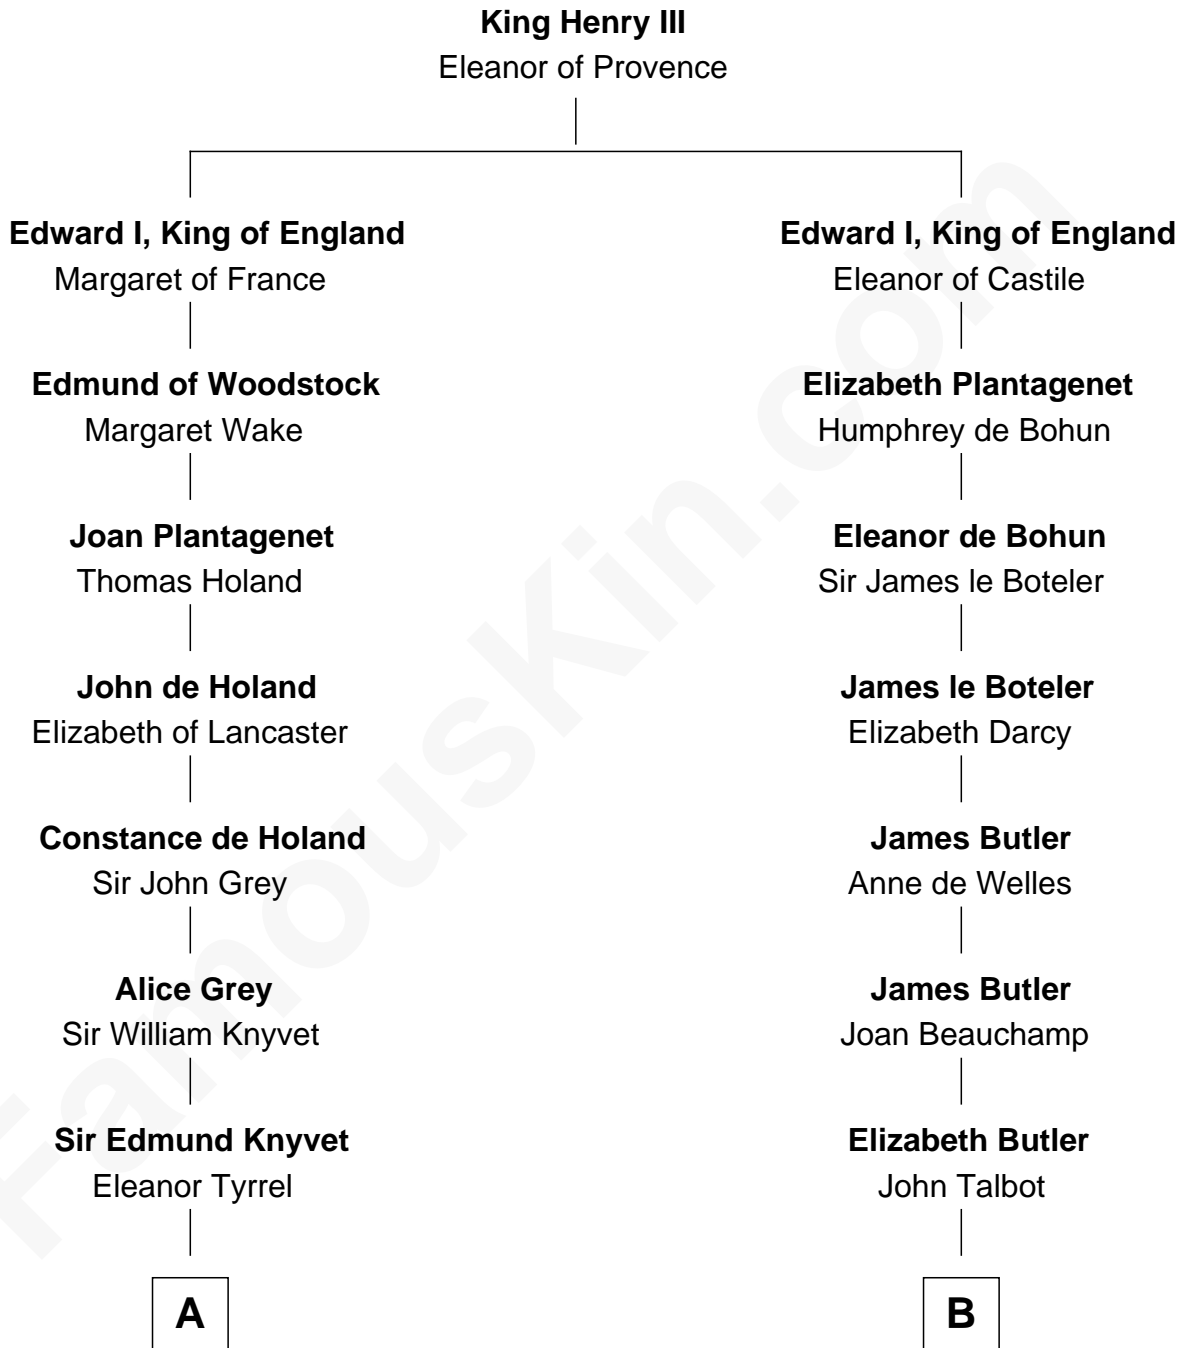

FamousKin.com Relationship Chart of

John Adams Morgan
1952 Olympic Sailing Gold Medalist

20th cousin 1 time removed of

Joan Fontaine
Movie Actress

C

Abigail Brown Brooks
Charles Francis Adams

John Quincy Adams
Frances Cadwallader Crowninshield

Charles Francis Adams
Frances Lovering

Catherine Frances Lovering Adams
Henry Sturgis Morgan

John Adams Morgan
Olympic Gold Medalist

D

John Molesworth
Louise Tomkyns

Margaret Letitia Molesworth
Charles Richard De Havilland