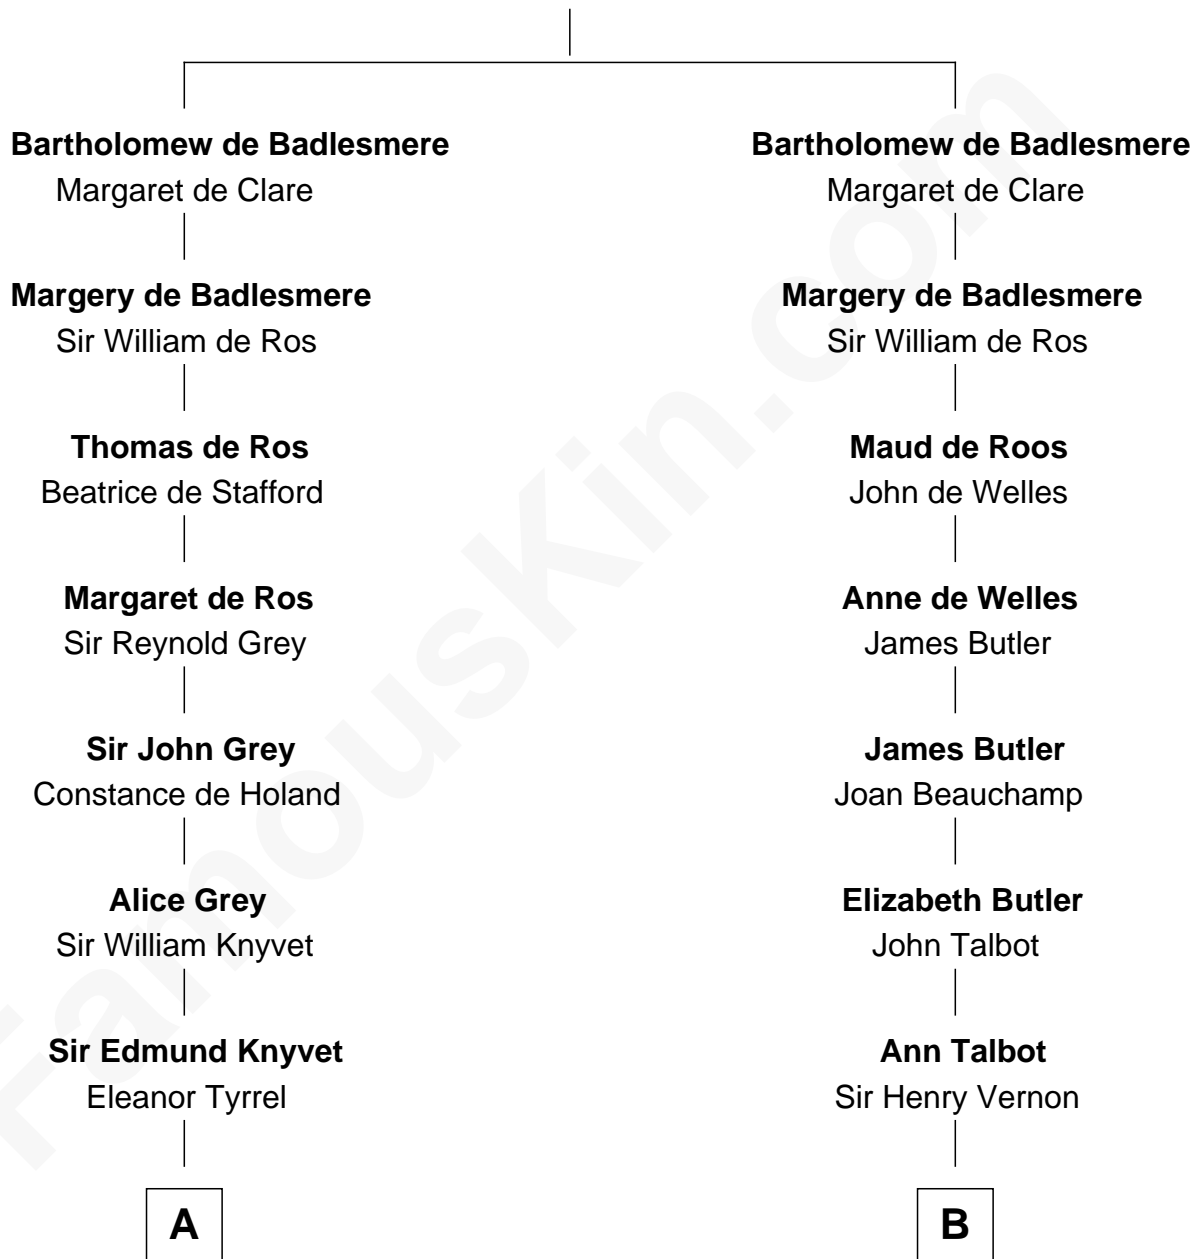

FamousKin.com Relationship Chart of

John Adams Morgan
1952 Olympic Sailing Gold Medalist

19th cousin 2 times removed of

Joan Fontaine
Movie Actress

Gunselm de Badlesmere

C

Abigail Brown Brooks

Charles Francis Adams

John Quincy Adams

Frances Cadwallader Crowninshield

Charles Francis Adams

Frances Lovering

Catherine Frances Lovering Adams

Henry Sturgis Morgan

John Adams Morgan

Olympic Gold Medalist

D

Margaret Letitia Molesworth

Charles Richard De Havilland

Walter Augustus De Havilland

Lillian Augusta Ruse

Joan Fontaine

Movie Actress

FamousKin.com