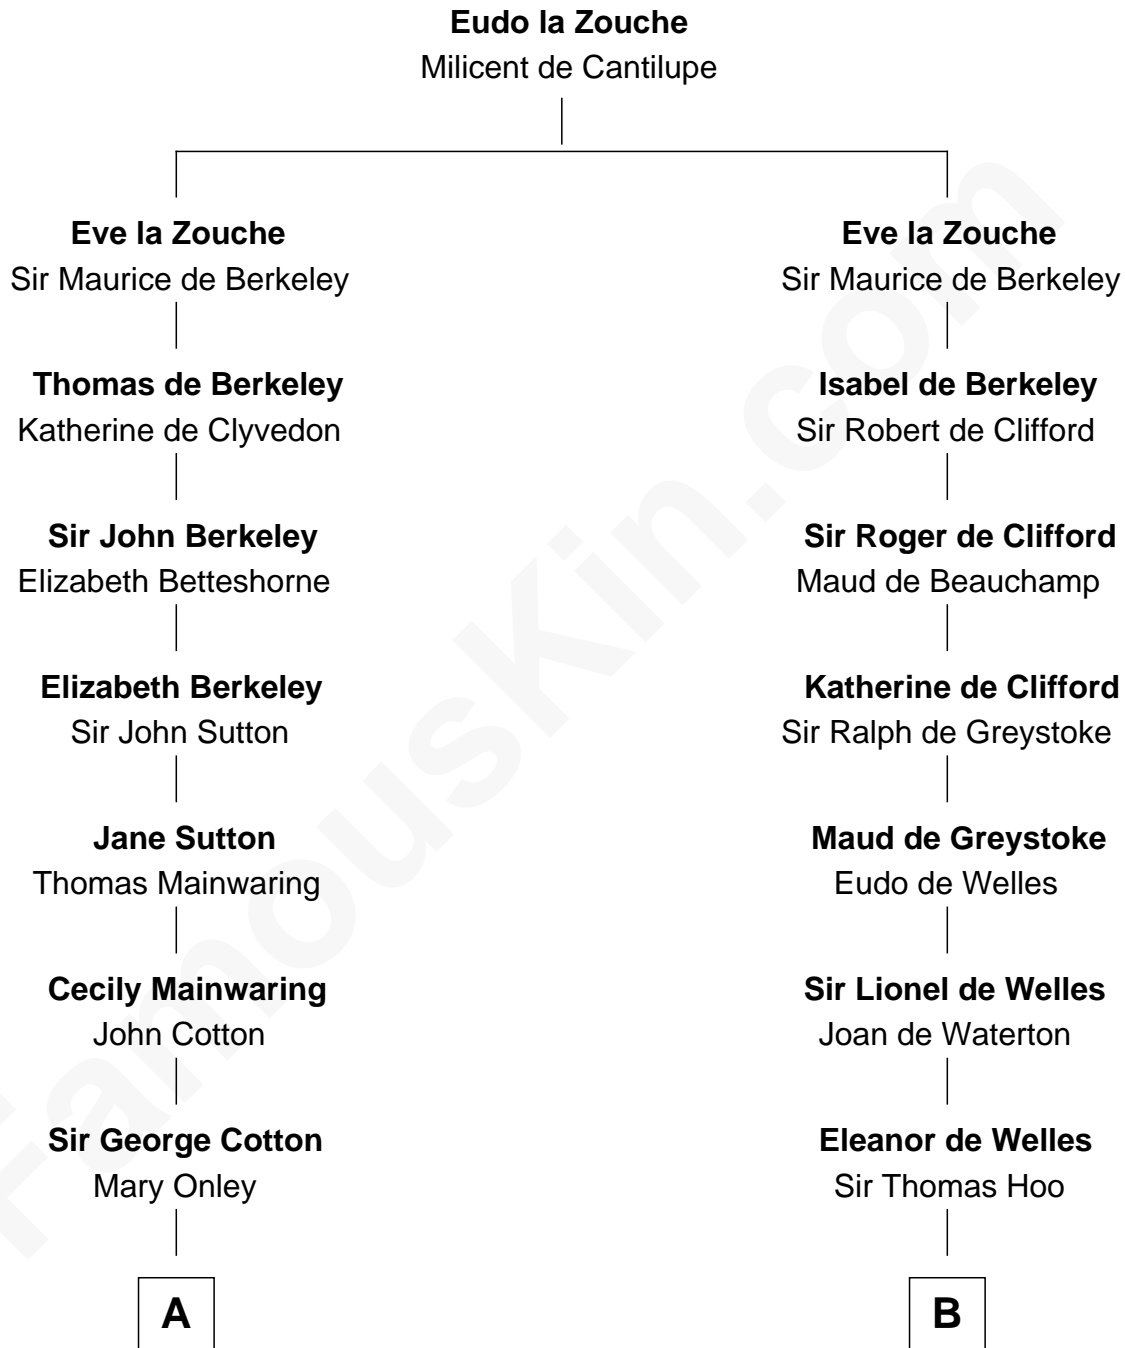

FamousKin.com Relationship Chart of

John Adams Morgan
1952 Olympic Sailing Gold Medalist

19th cousin 1 time removed of

Joan Fontaine
Movie Actress

C

John Pierpont Morgan

Jane Norton Grew

Henry Sturgis Morgan

Catherine Frances Lovering Adams

John Adams Morgan

Olympic Gold Medalist

D

John Molesworth

Louise Tomkyns

Margaret Letitia Molesworth

Charles Richard De Havilland