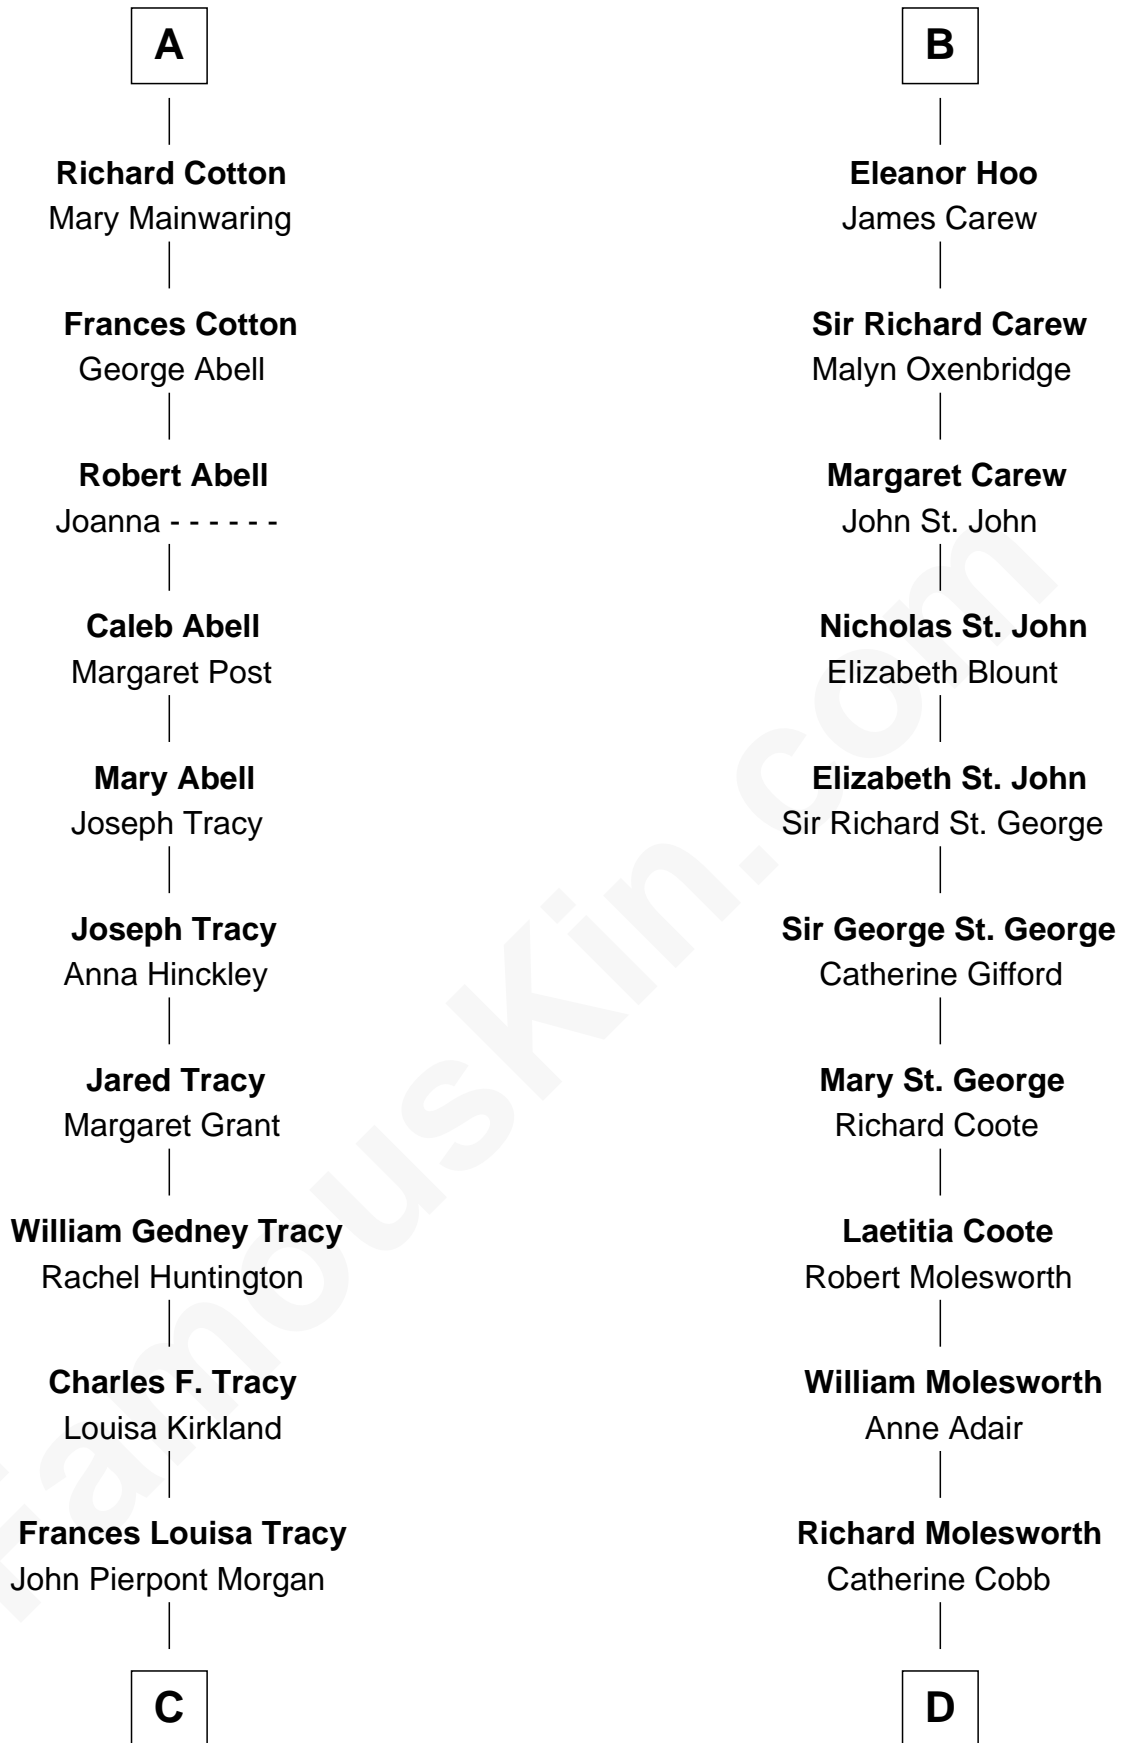

FamousKin.com Relationship Chart of

John Adams Morgan
1952 Olympic Sailing Gold Medalist

19th cousin 1 time removed of

Joan Fontaine
Movie Actress

C

John Pierpont Morgan

Jane Norton Grew

Henry Sturgis Morgan

Catherine Frances Lovering Adams

John Adams Morgan

Olympic Gold Medalist

D

John Molesworth

Louise Tomkyns

Margaret Letitia Molesworth

Charles Richard De Havilland