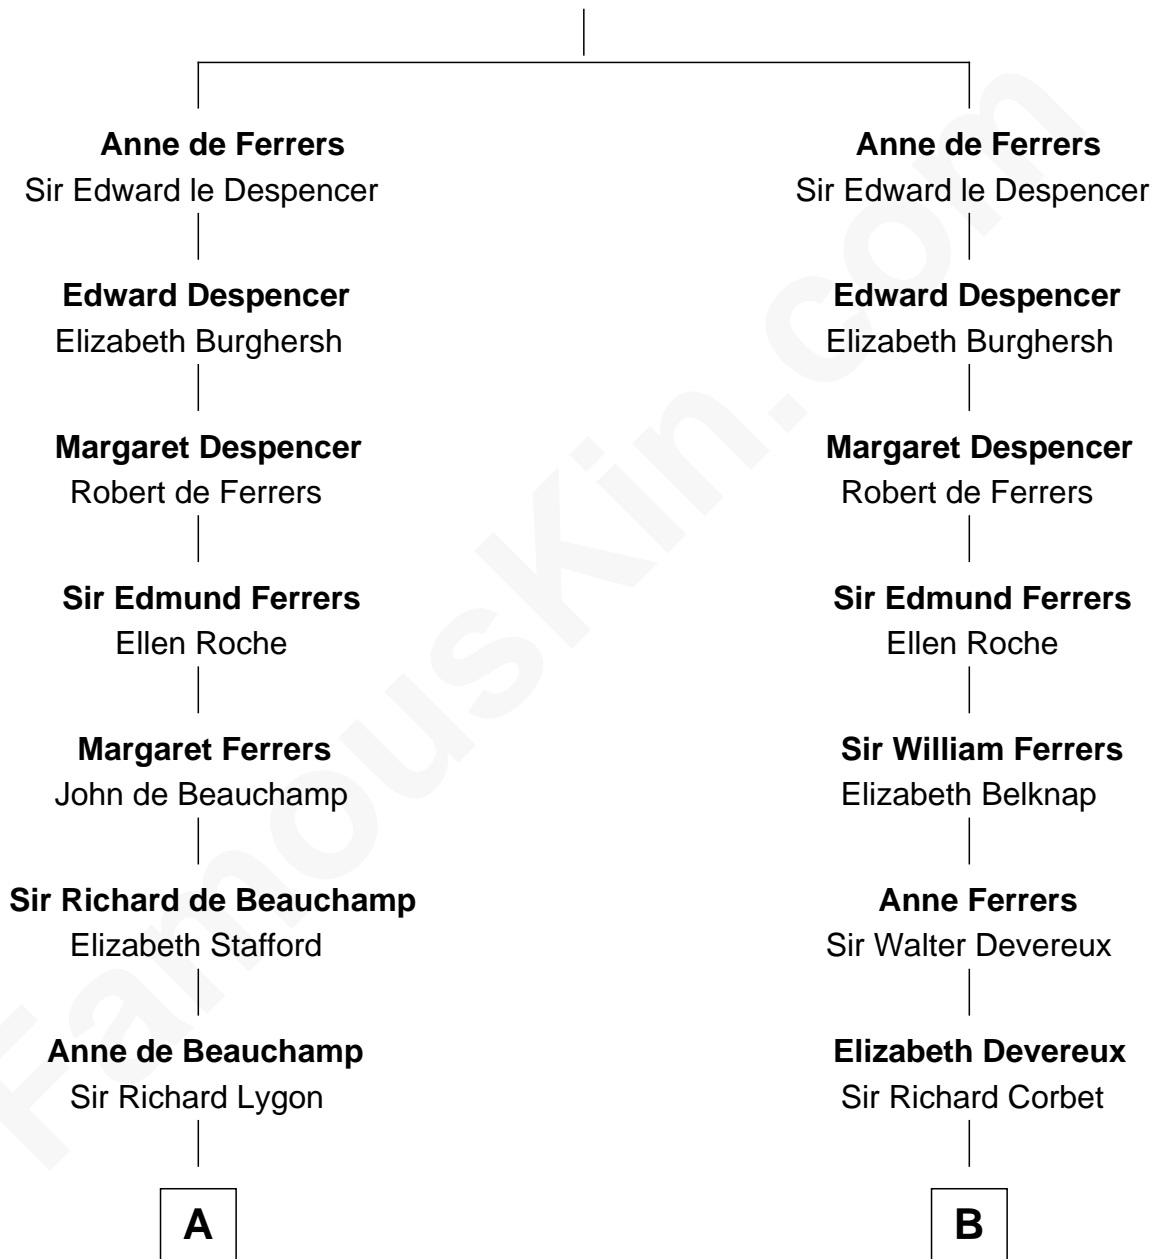

FamousKin.com Relationship Chart of

John Adams Morgan
1952 Olympic Sailing Gold Medalist

19th cousin 2 times removed of

Joan Fontaine
Movie Actress

Sir William de Ferrers

C

Harriet Elizabeth Sears
George Casper Crowninshield

Frances Cadwallader Crowninshield
John Quincy Adams

Charles Francis Adams
Frances Lovering

Catherine Frances Lovering Adams
Henry Sturgis Morgan

John Adams Morgan
Olympic Gold Medalist

D

Margaret Letitia Molesworth
Charles Richard De Havilland

Walter Augustus De Havilland
Lillian Augusta Ruse

Joan Fontaine
Movie Actress

FamousKin.com