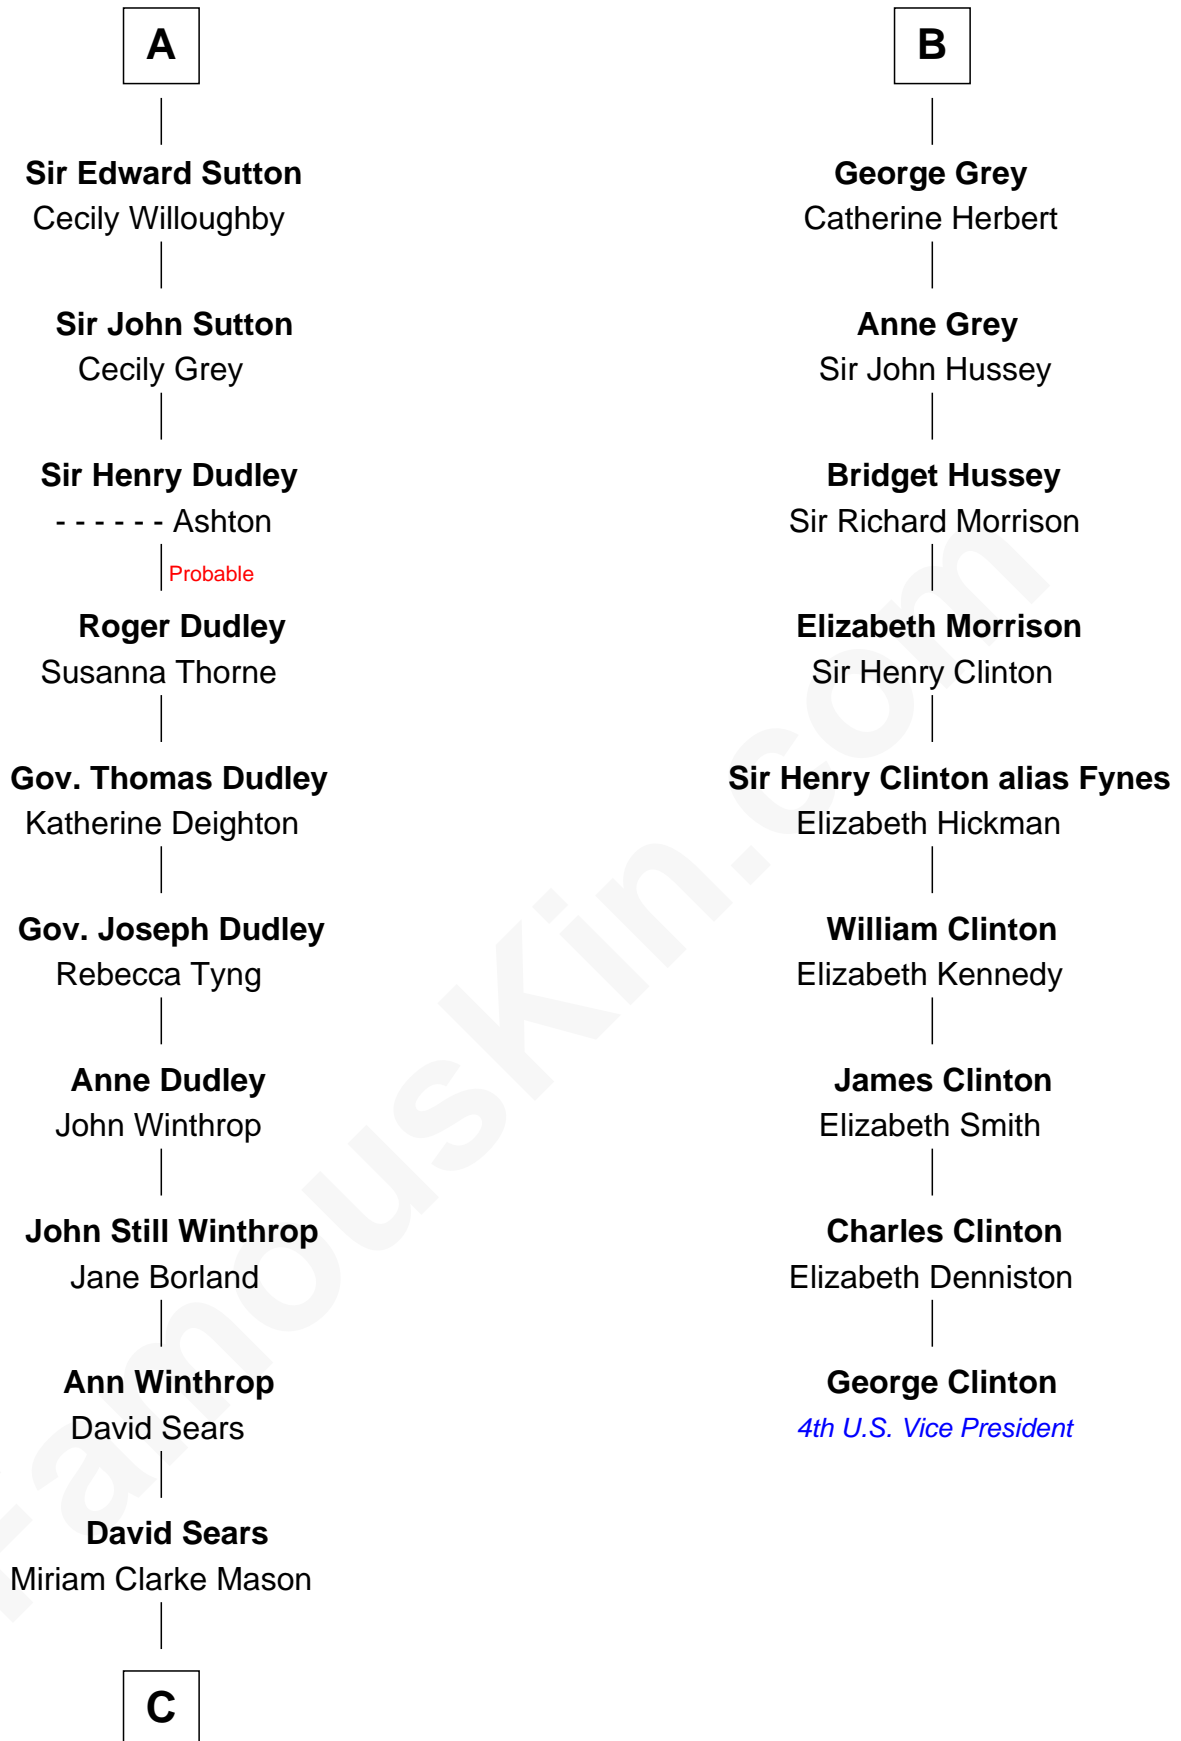

FamousKin.com Relationship Chart of

John Adams Morgan
1952 Olympic Sailing Gold Medalist

15th cousin 6 times removed of

George Clinton
4th U.S. Vice President

Robert I, Count of Artois
Matilda of Brabant

Blanche of Artois
Edmund Plantagenet

Henry Plantagenet
Maud de Chaworth

Eleanor Plantagenet
Richard Fitzalan

Alice Fitzalan
Sir Thomas de Holand

Eleanor Holand
Edward Cherleton

Joyce Cherleton
Sir John Tiptoft

Joyce Tiptoft
Sir Edmund Sutton

A

Blanche of Artois
Edmund Plantagenet

Henry Plantagenet
Maud de Chaworth

Henry of Lancaster
Isabella de Beaumont

Blanche of Lancaster
John of Gaunt

Elizabeth of Lancaster
John de Holand

Constance de Holand
Sir John Grey

Sir Edmund Grey
Katherine Percy

B

C

—
Harriet Elizabeth Sears
George Casper Crowninshield

—
Frances Cadwallader Crowninshield
John Quincy Adams

—
Charles Francis Adams
Frances Lovering

—
Catherine Frances Lovering Adams
Henry Sturgis Morgan