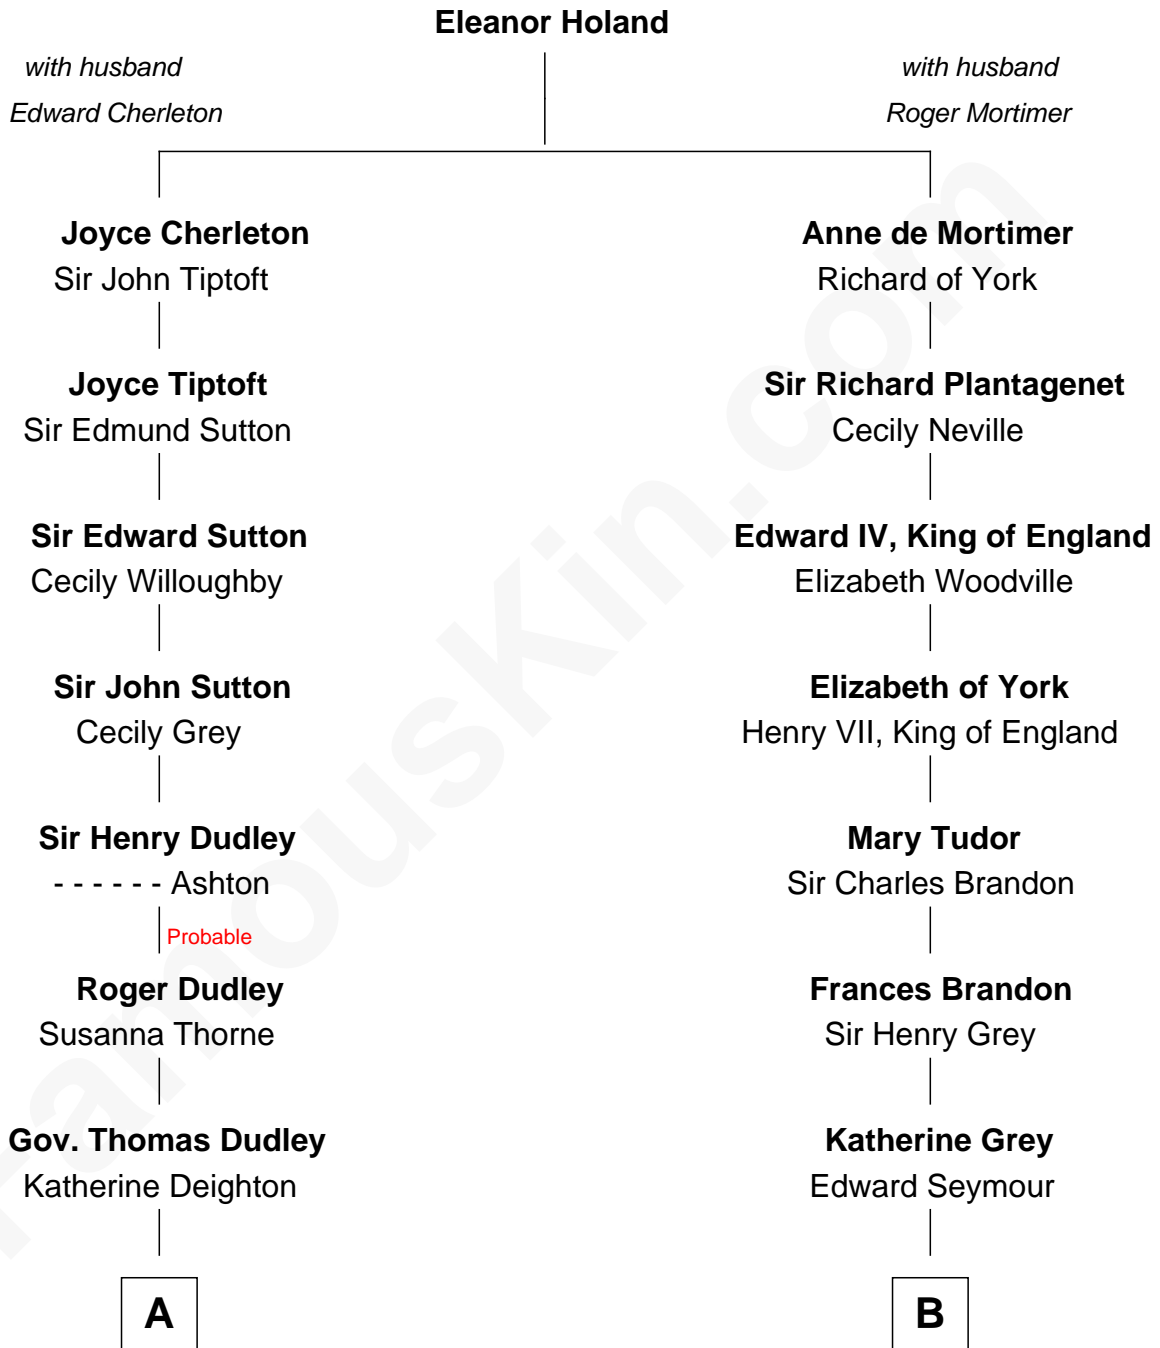

# FamousKin.com Relationship Chart of John Adams Morgan

1952 Olympic Sailing Gold Medalist

14th cousin 2 times removed of

**Lt. Gen. James Brudenell**

Leader of the "Charge of the Light Brigade"

**A**

**Gov. Joseph Dudley**

Rebecca Tyng

**Anne Dudley**

John Winthrop

**John Still Winthrop**

Jane Borland

**Ann Winthrop**

David Sears

**David Sears**