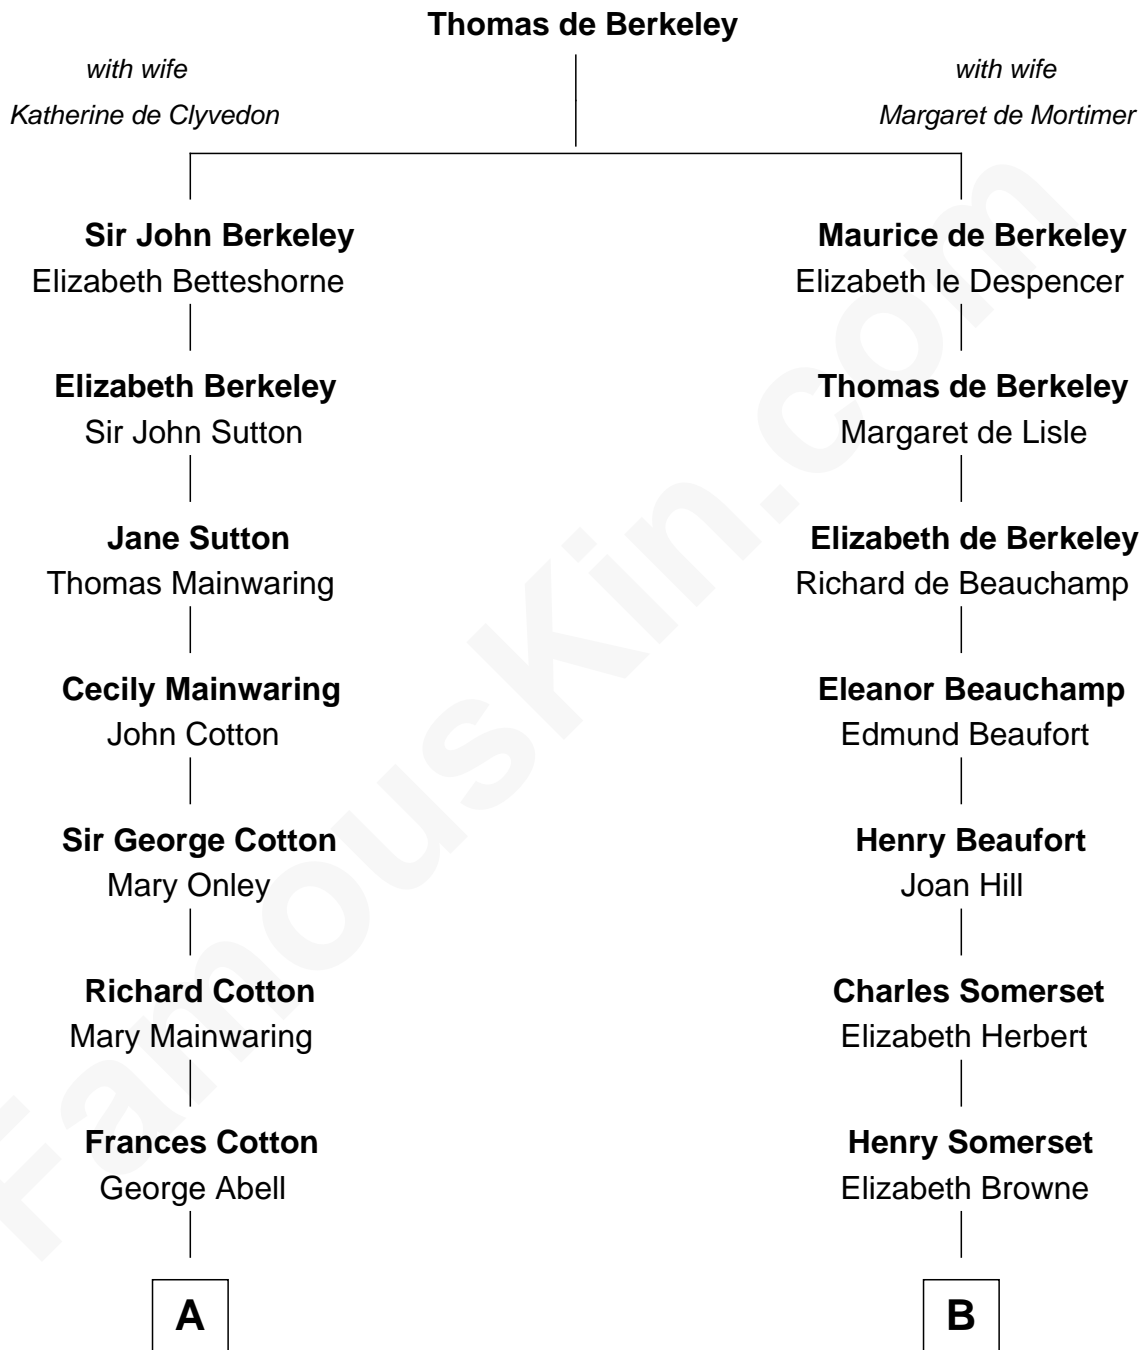

# FamousKin.com Relationship Chart of John Adams Morgan

1952 Olympic Sailing Gold Medalist

16th cousin 1 time removed of

**Lt. Gen. James Brudenell**

Leader of the "Charge of the Light Brigade"

**A**

**Robert Abell**  
Joanna - - - - -

**Caleb Abell**  
Margaret Post

**Mary Abell**  
Joseph Tracy

**Joseph Tracy**  
Anna Hinckley

**Jared Tracy**  
Margaret Grant

**William Gedney Tracy**  
Rachel Huntington

**Charles F. Tracy**  
Louisa Kirkland

**Lucy Somerset**  
John Neville

**Dorothy Neville**  
Sir Thomas Cecil

**Sir William Cecil**  
Elizabeth Drury

**Anne Cecil**  
Henry Grey

**Diana Grey**  
Robert Bruce

**Thomas Bruce**  
Elizabeth Seymour