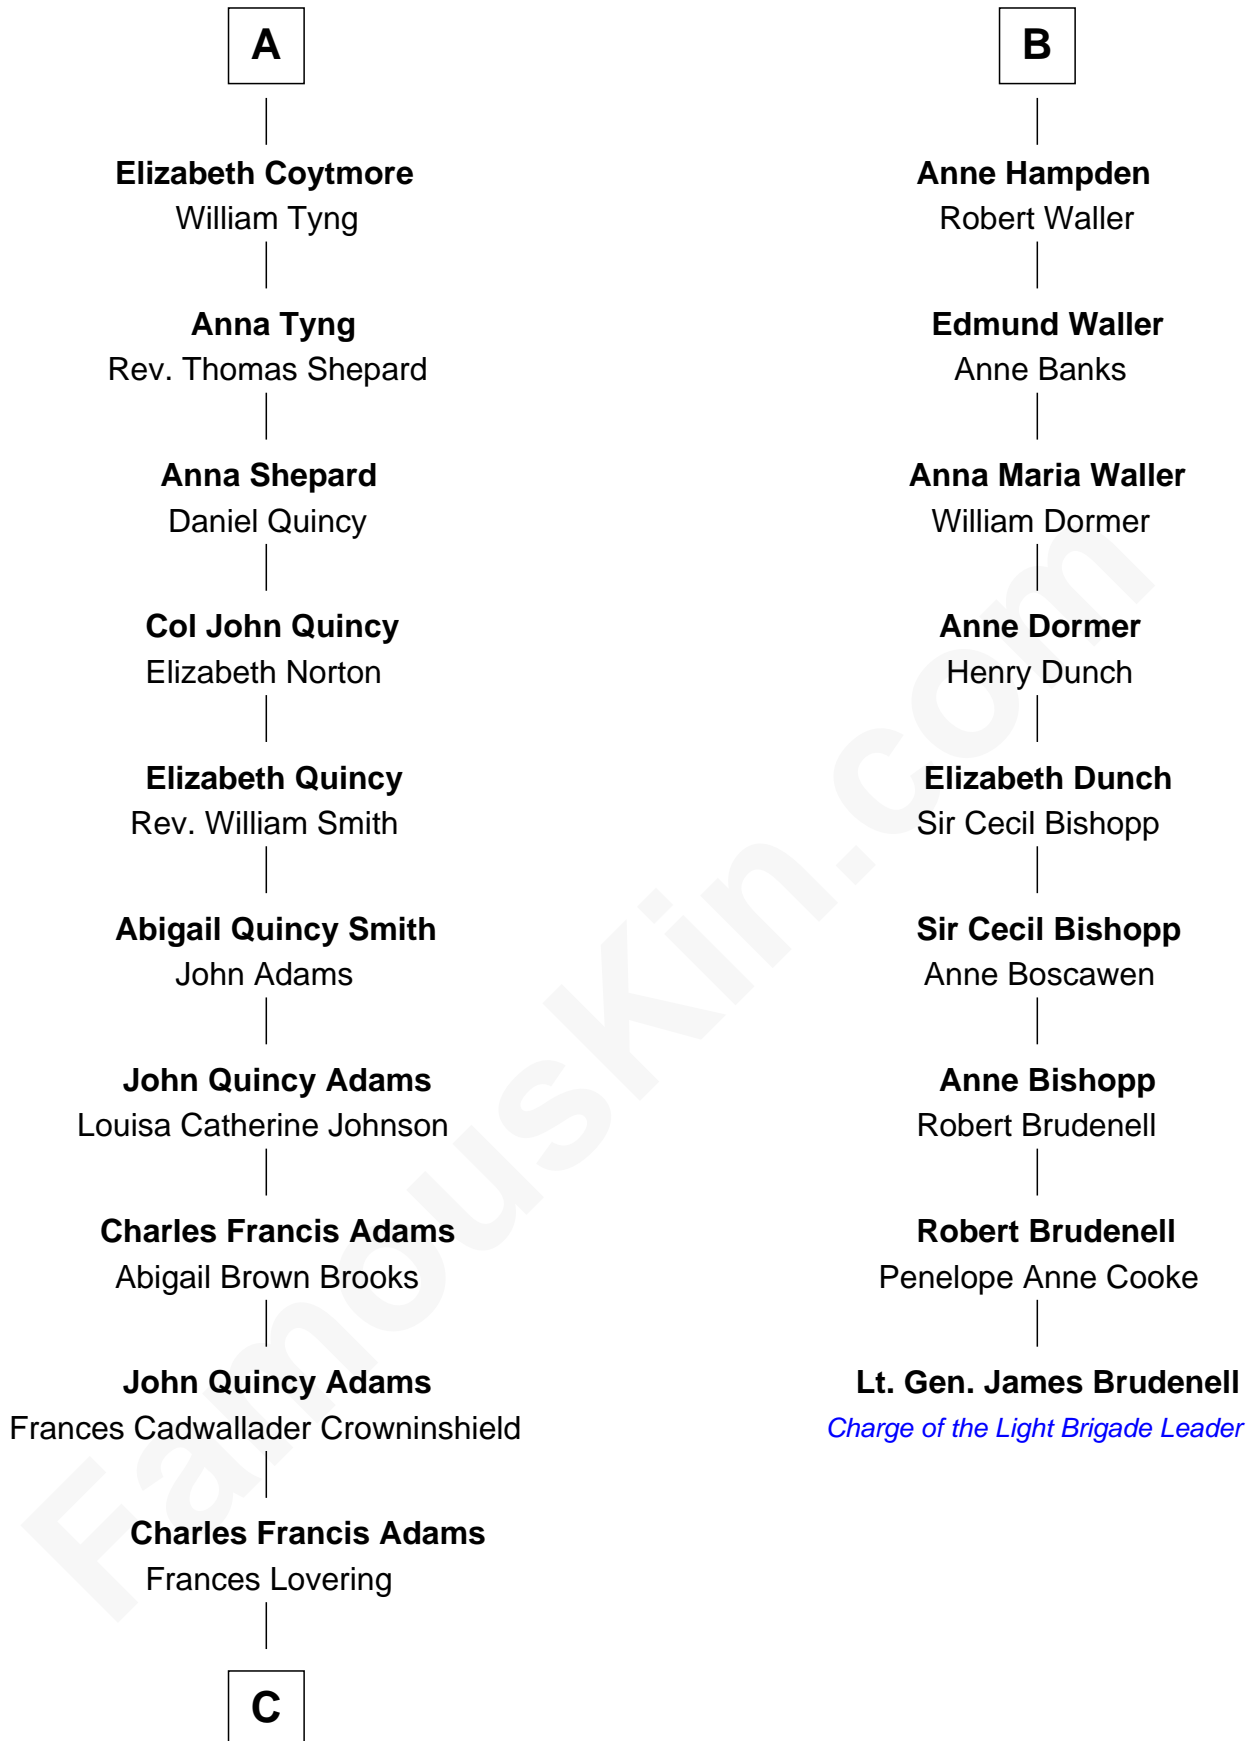

FamousKin.com Relationship Chart of John Adams Morgan

1952 Olympic Sailing Gold Medalist

15th cousin 3 times removed of

Lt. Gen. James Brudenell

Leader of the "Charge of the Light Brigade"

C

—
Catherine Frances Lovering Adams