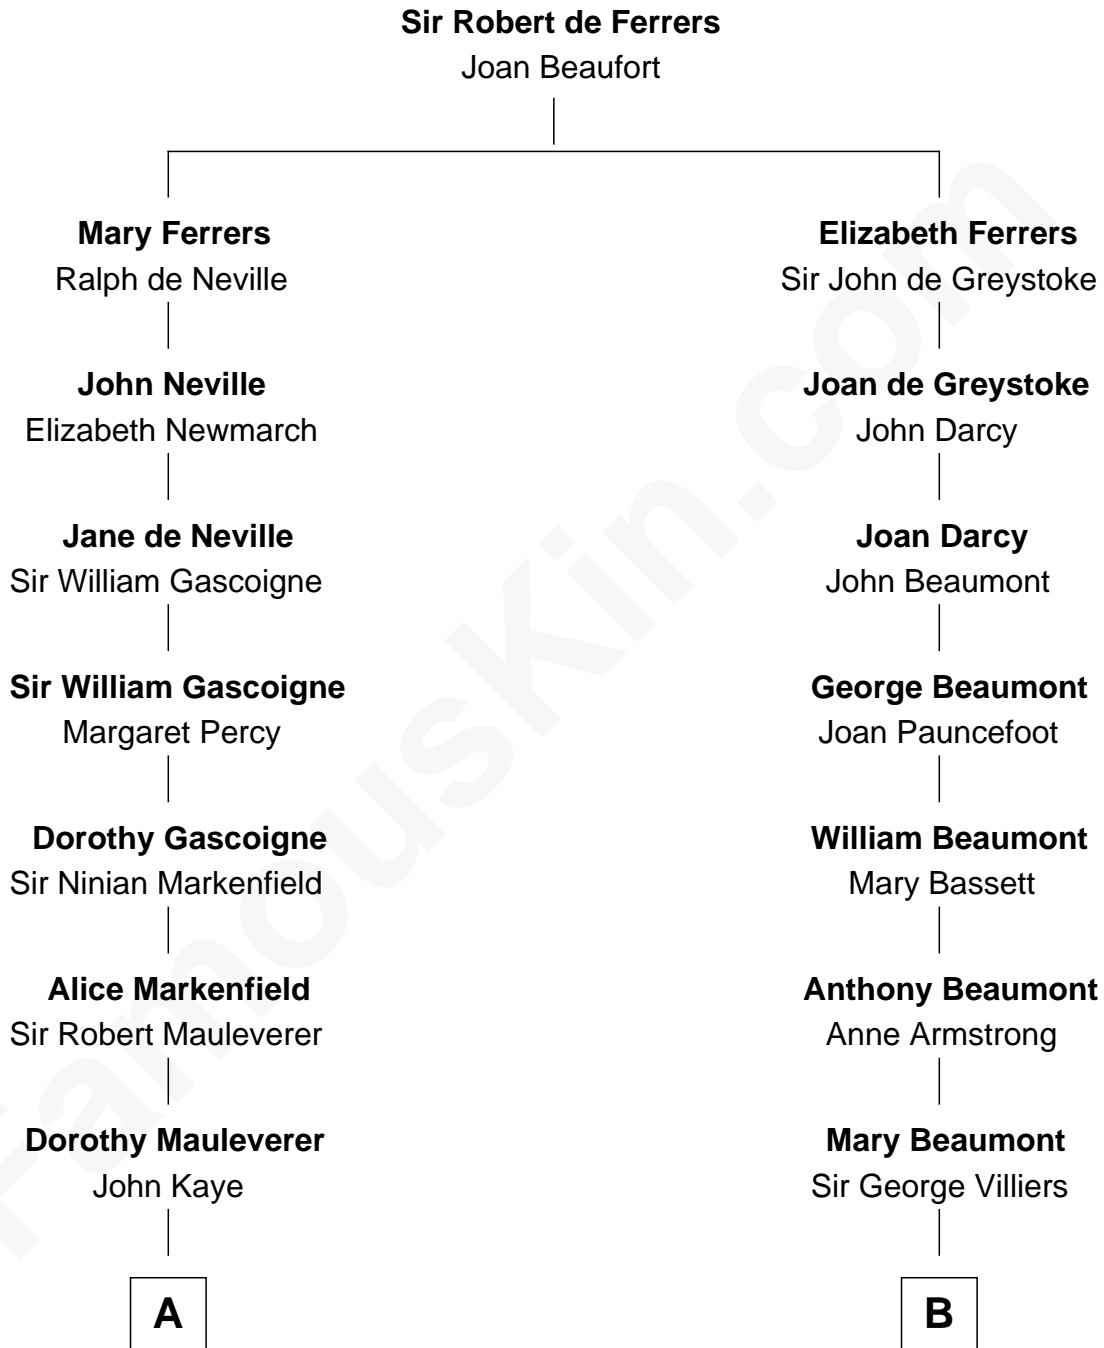

FamousKin.com Relationship Chart of John Adams Morgan

1952 Olympic Sailing Gold Medalist

13th cousin 6 times removed of

Lt. Gen. James Brudenell

Leader of the "Charge of the Light Brigade"

A

Robert Kaye
Anne Flower