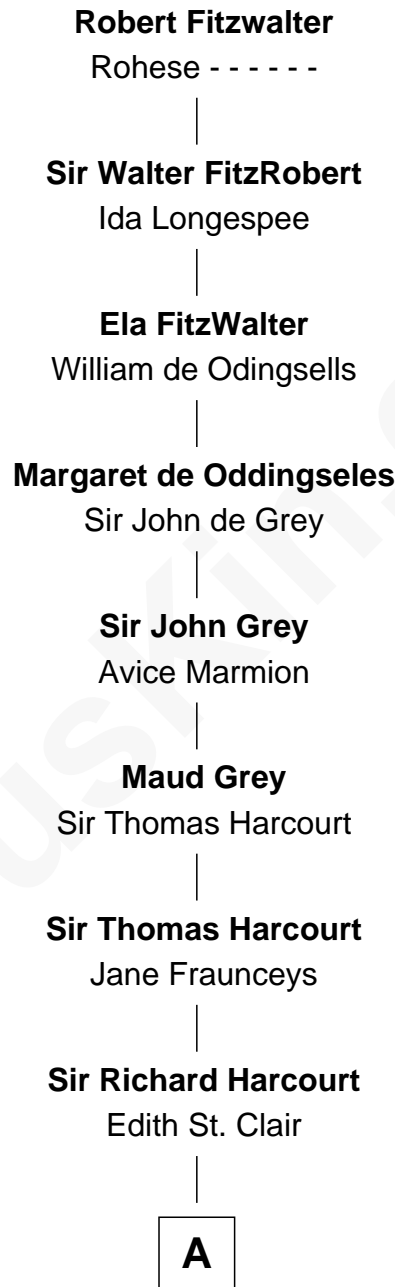

FamousKin.com Relationship Chart of

John Adams Morgan
1952 Olympic Sailing Gold Medalist

21st Great-grandson of

Robert Fitzwalter
Magna Carta Surety

A

Alice Harcourt
William Bessiles

Elizabeth Bessiles
Richard Fettiplace

Anne Fettiplace
Edward Purefoy

Mary Purefoy
Thomas Thorne

Susanna Thorne
Roger Dudley

Gov. Thomas Dudley
Katherine Deighton

Gov. Joseph Dudley
Rebecca Tyng

Anne Dudley
John Winthrop

John Still Winthrop
Jane Borland

Ann Winthrop
David Sears

B

B

—
David Sears

Miriam Clarke Mason

—
Harriet Elizabeth Sears

George Casper Crowninshield

—
Frances Cadwallader Crowninshield