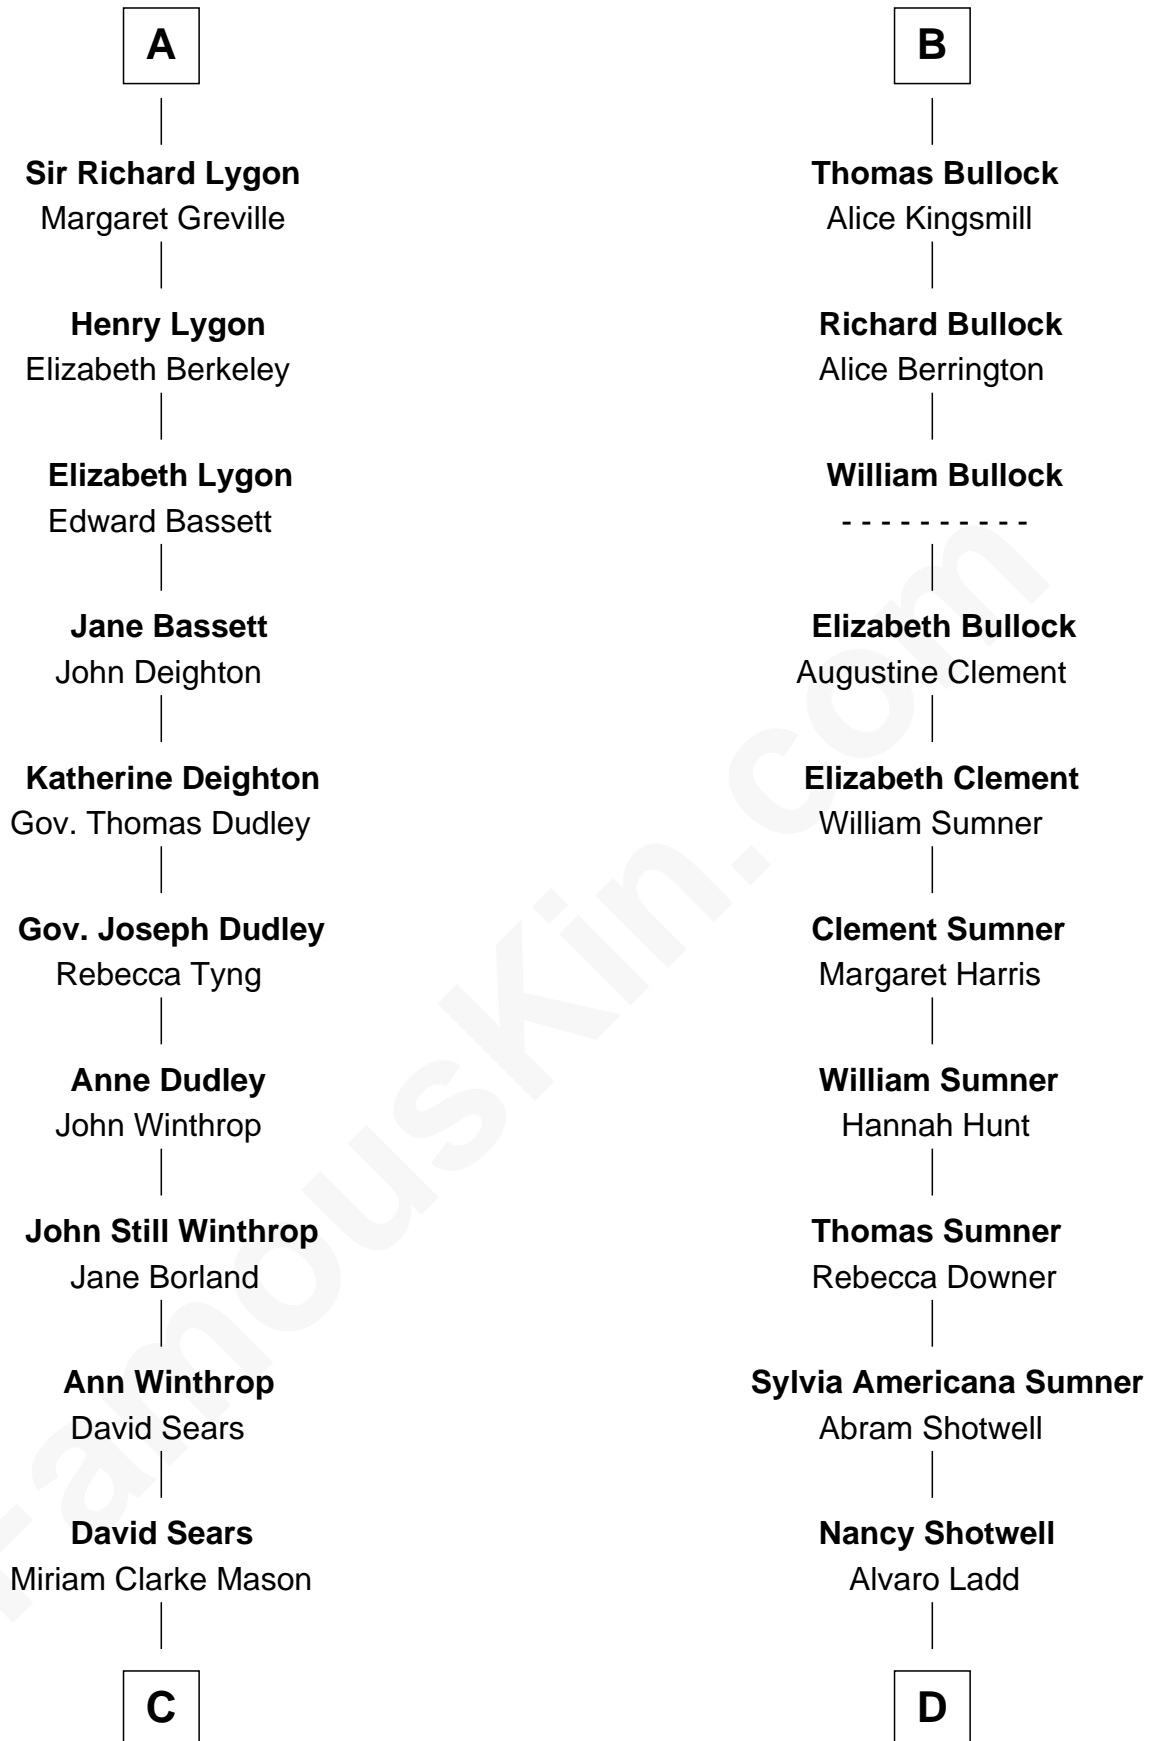

## Relationship Chart of

### John Adams Morgan

1952 Olympic Sailing Gold Medalist

19th cousin 2 times removed of

**Alan Ladd**  
Movie Actor

**C**

**Harriet Elizabeth Sears**  
George Casper Crowninshield

**Frances Cadwallader Crowninshield**  
John Quincy Adams

**Charles Francis Adams**  
Frances Lovering

**Catherine Frances Lovering Adams**  
Henry Sturgis Morgan

**John Adams Morgan**  
*Olympic Gold Medalist*

**D**

**Oscar F. Ladd**  
Julia Henrietta Meigs

**Alan Harwood Ladd**  
Selina Raleigh