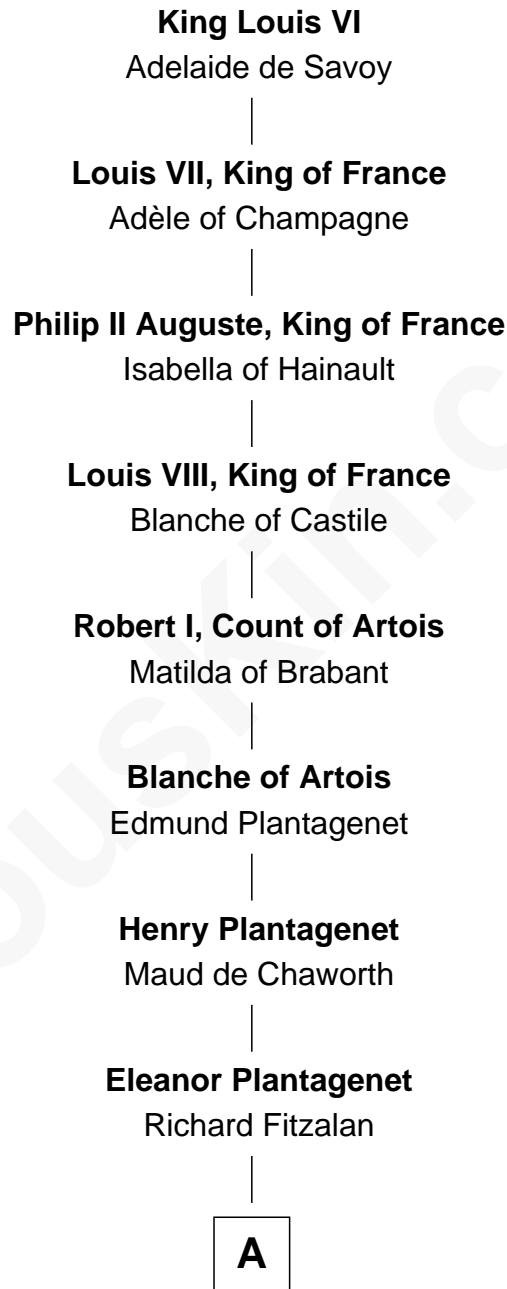

FamousKin.com Relationship Chart of

John Adams Morgan
1952 Olympic Sailing Gold Medalist

24th Great-grandson of

King Louis VI
King of France

A

Alice Fitzalan

Sir Thomas de Holand

Eleanor Holand

Edward Cherleton

Joyce Cherleton

Sir John Tiptoft

Joyce Tiptoft

Sir Edmund Sutton

Sir Edward Sutton

Cecily Willoughby

Sir John Sutton

Cecily Grey

Sir Henry Dudley

----- Ashton

Probable

Roger Dudley

Susanna Thorne

Gov. Thomas Dudley

Katherine Deighton

Gov. Joseph Dudley

Rebecca Tyng

B

B

Anne Dudley
John Winthrop

John Still Winthrop
Jane Borland

Ann Winthrop
David Sears

David Sears
Miriam Clarke Mason