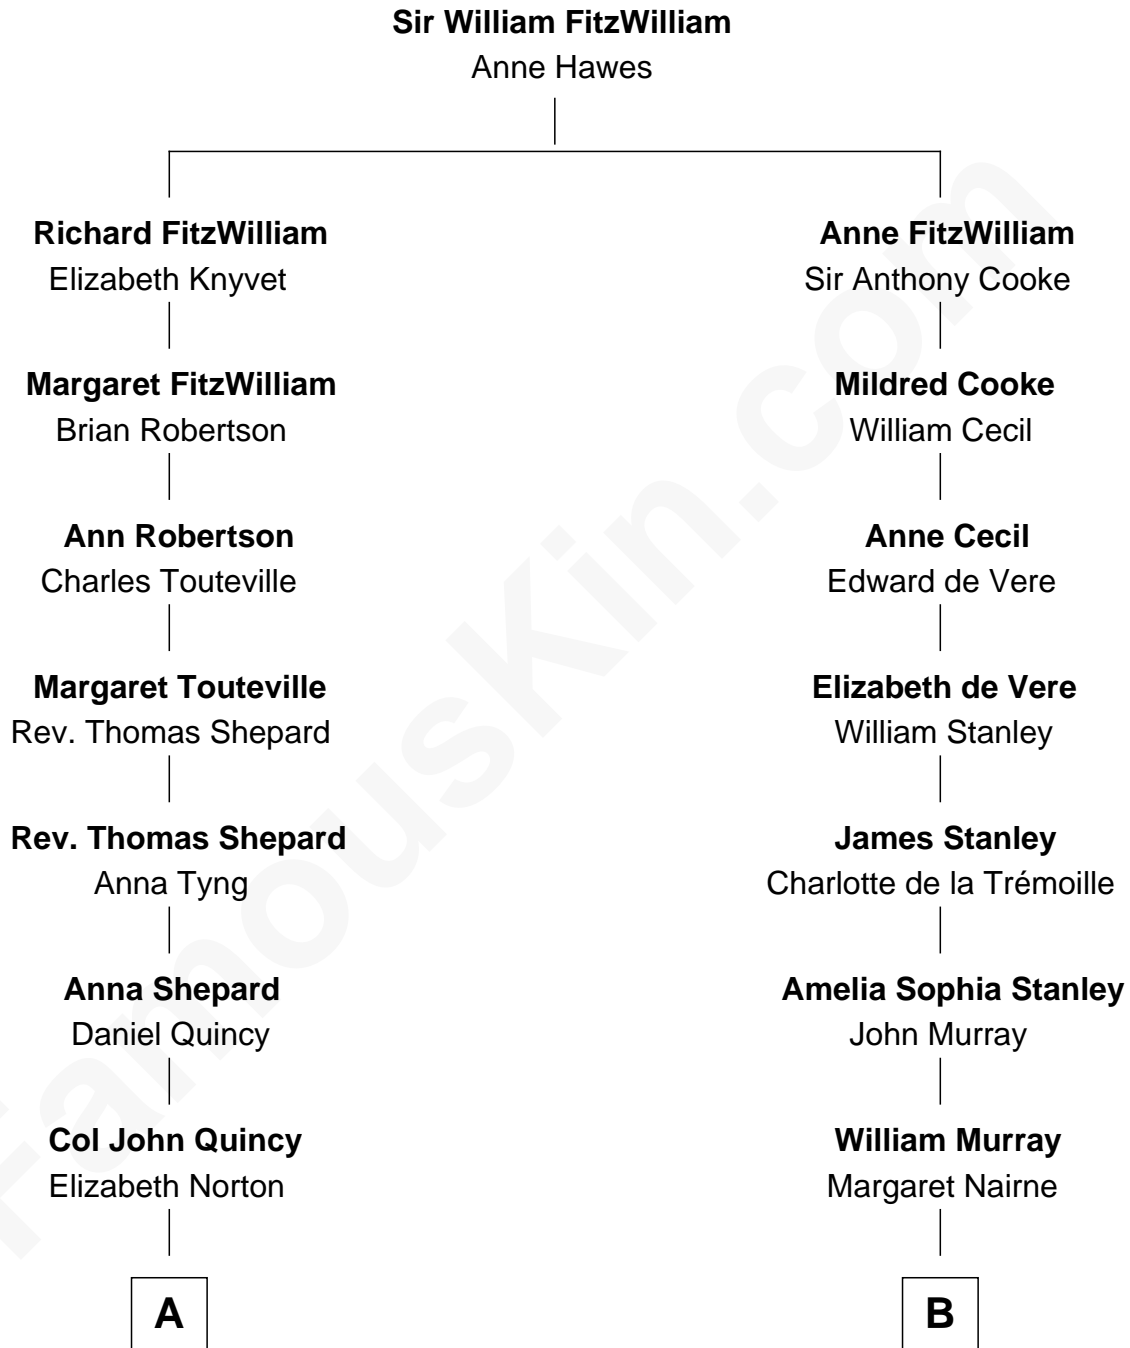

FamousKin.com Relationship Chart of

John Adams Morgan
1952 Olympic Sailing Gold Medalist

14th cousin 1 time removed of

Hugh Grant
Movie Actor

A

Elizabeth Quincy
Rev. William Smith

Abigail Quincy Smith
John Adams

John Quincy Adams
Louisa Catherine Johnson

Charles Francis Adams
Abigail Brown Brooks

John Quincy Adams
Frances Cadwallader Crowninshield

Charles Francis Adams
Frances Lovering

Catherine Frances Lovering Adams
Henry Sturgis Morgan