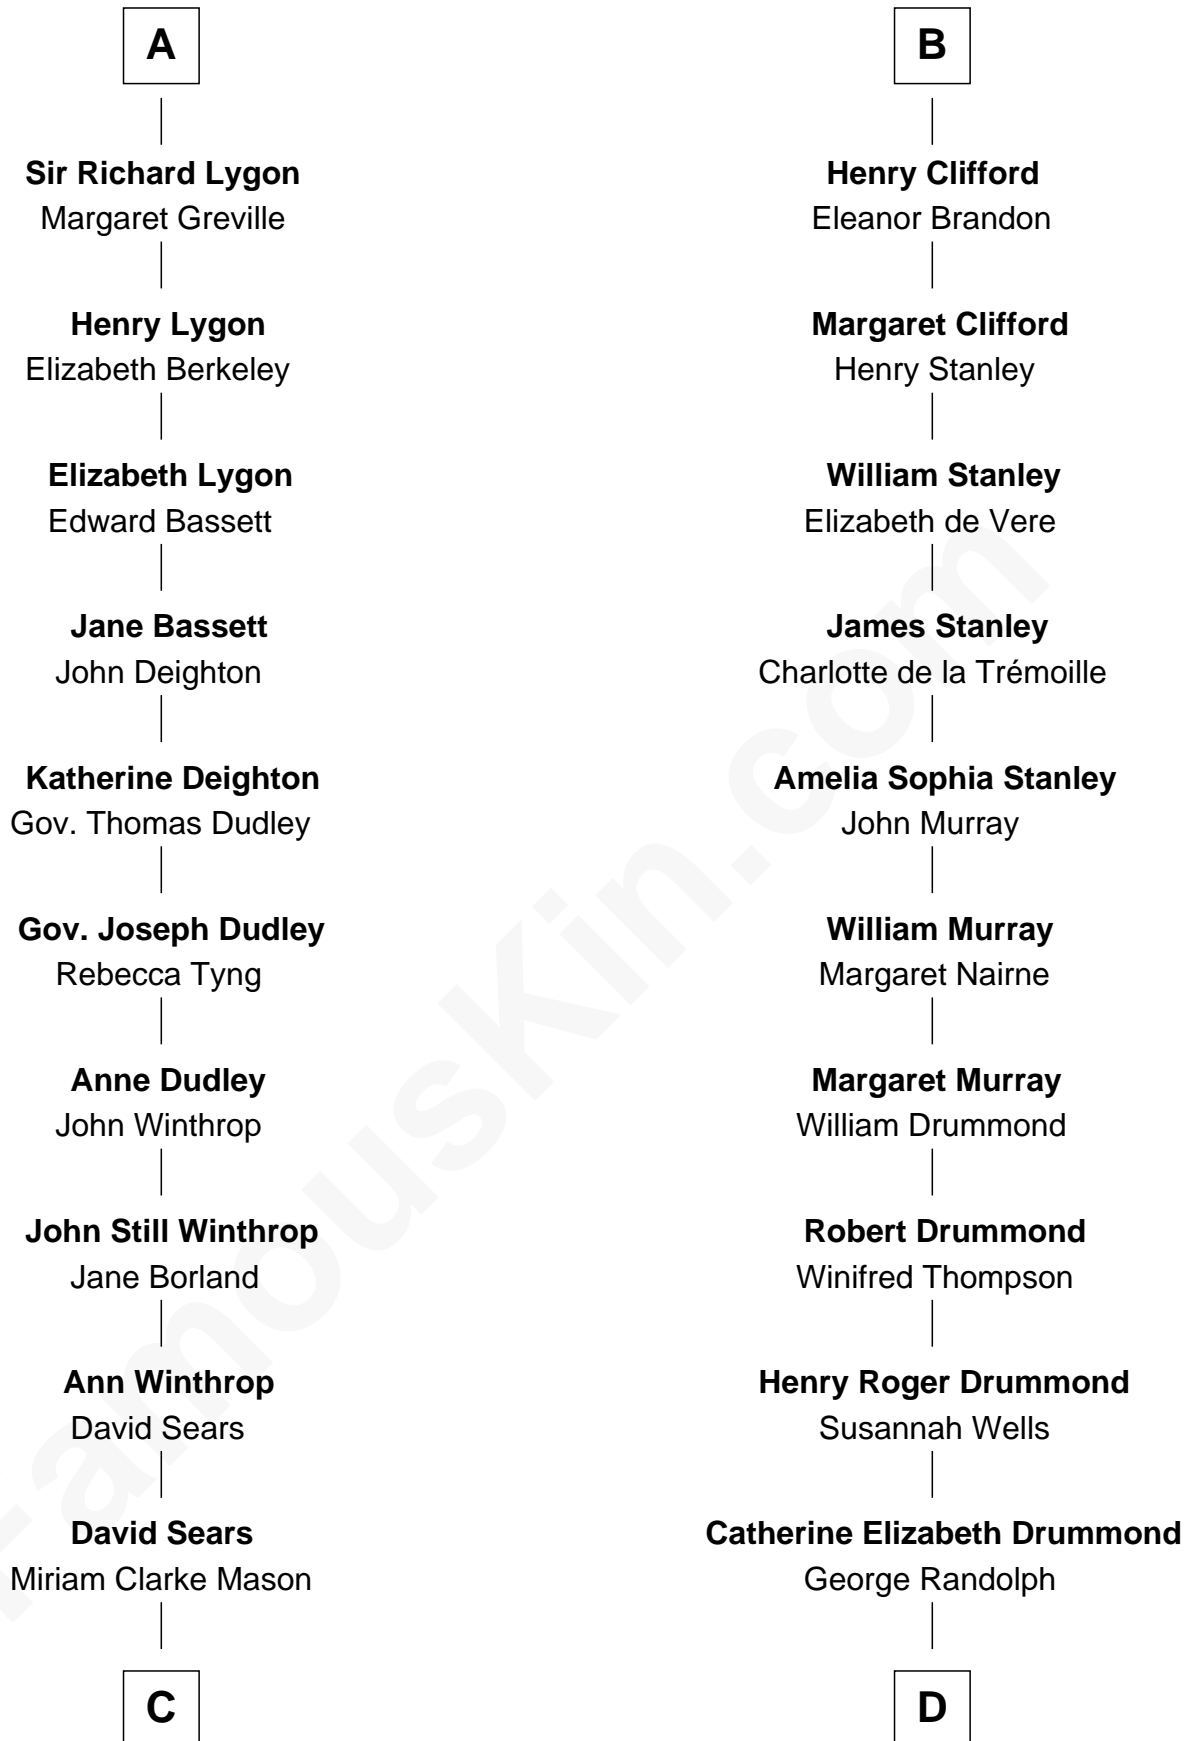

## Relationship Chart of

### John Adams Morgan

1952 Olympic Sailing Gold Medalist

21st cousin of

**Hugh Grant**  
Movie Actor

**C**

**Harriet Elizabeth Sears**  
George Casper Crowninshield

**Frances Cadwallader Crowninshield**  
John Quincy Adams