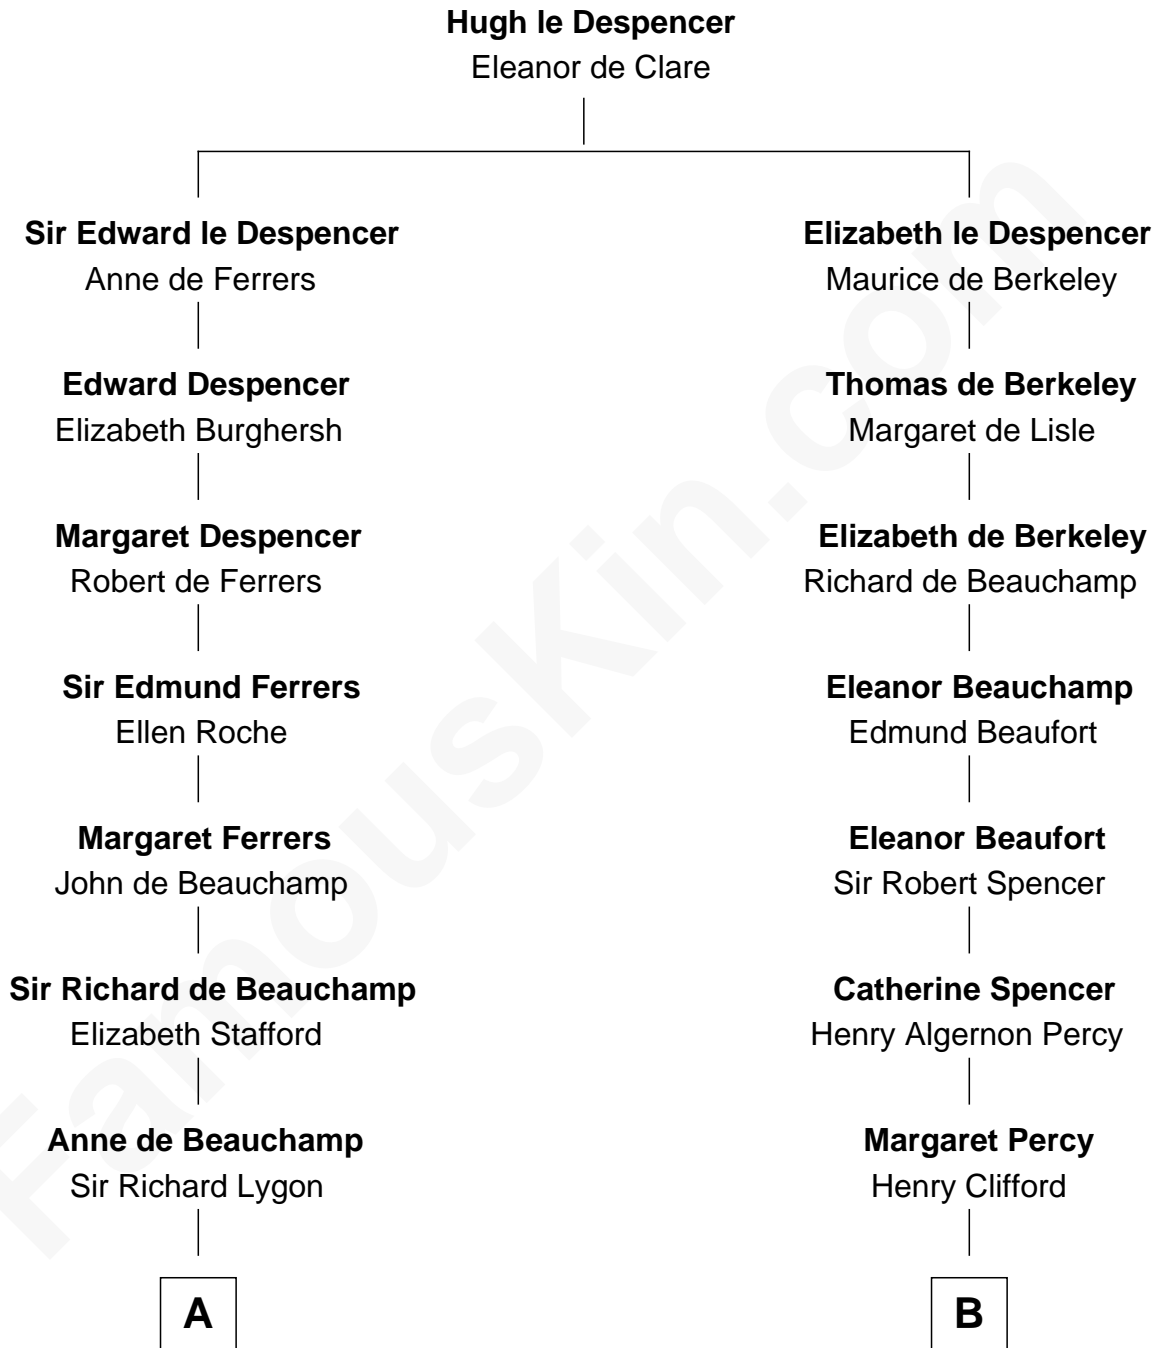

## Relationship Chart of

### John Adams Morgan

1952 Olympic Sailing Gold Medalist

21st cousin of

**Hugh Grant**  
Movie Actor

**C**

**Harriet Elizabeth Sears**  
George Casper Crowninshield

**Frances Cadwallader Crowninshield**  
John Quincy Adams