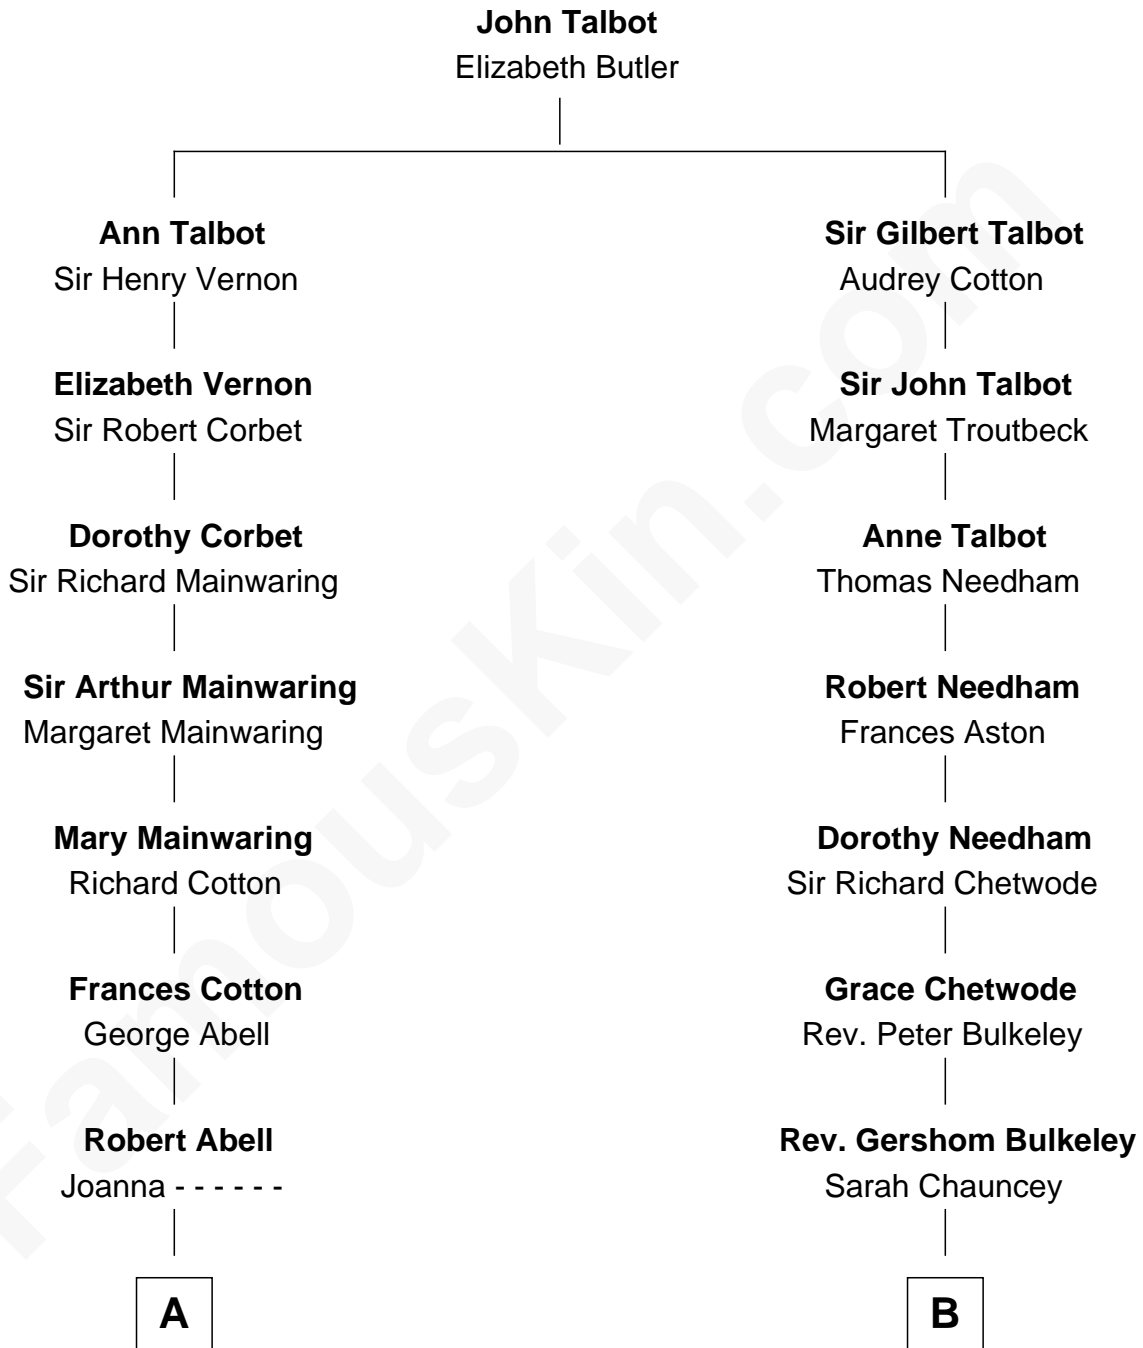

# FamousKin.com Relationship Chart of

**John Adams Morgan**  
*1952 Olympic Sailing Gold Medalist*

15th cousin 1 time removed of

**Dick Clark**  
*Radio and TV Host*

**A**

**Caleb Abell**  
Margaret Post

**Mary Abell**  
Joseph Tracy

**Joseph Tracy**  
Anna Hinckley

**Jared Tracy**  
Margaret Grant

**William Gedney Tracy**  
Rachel Huntington

**Charles F. Tracy**  
Louisa Kirkland

**Frances Louisa Tracy**  
John Pierpont Morgan

**John Pierpont Morgan**  
Jane Norton Grew