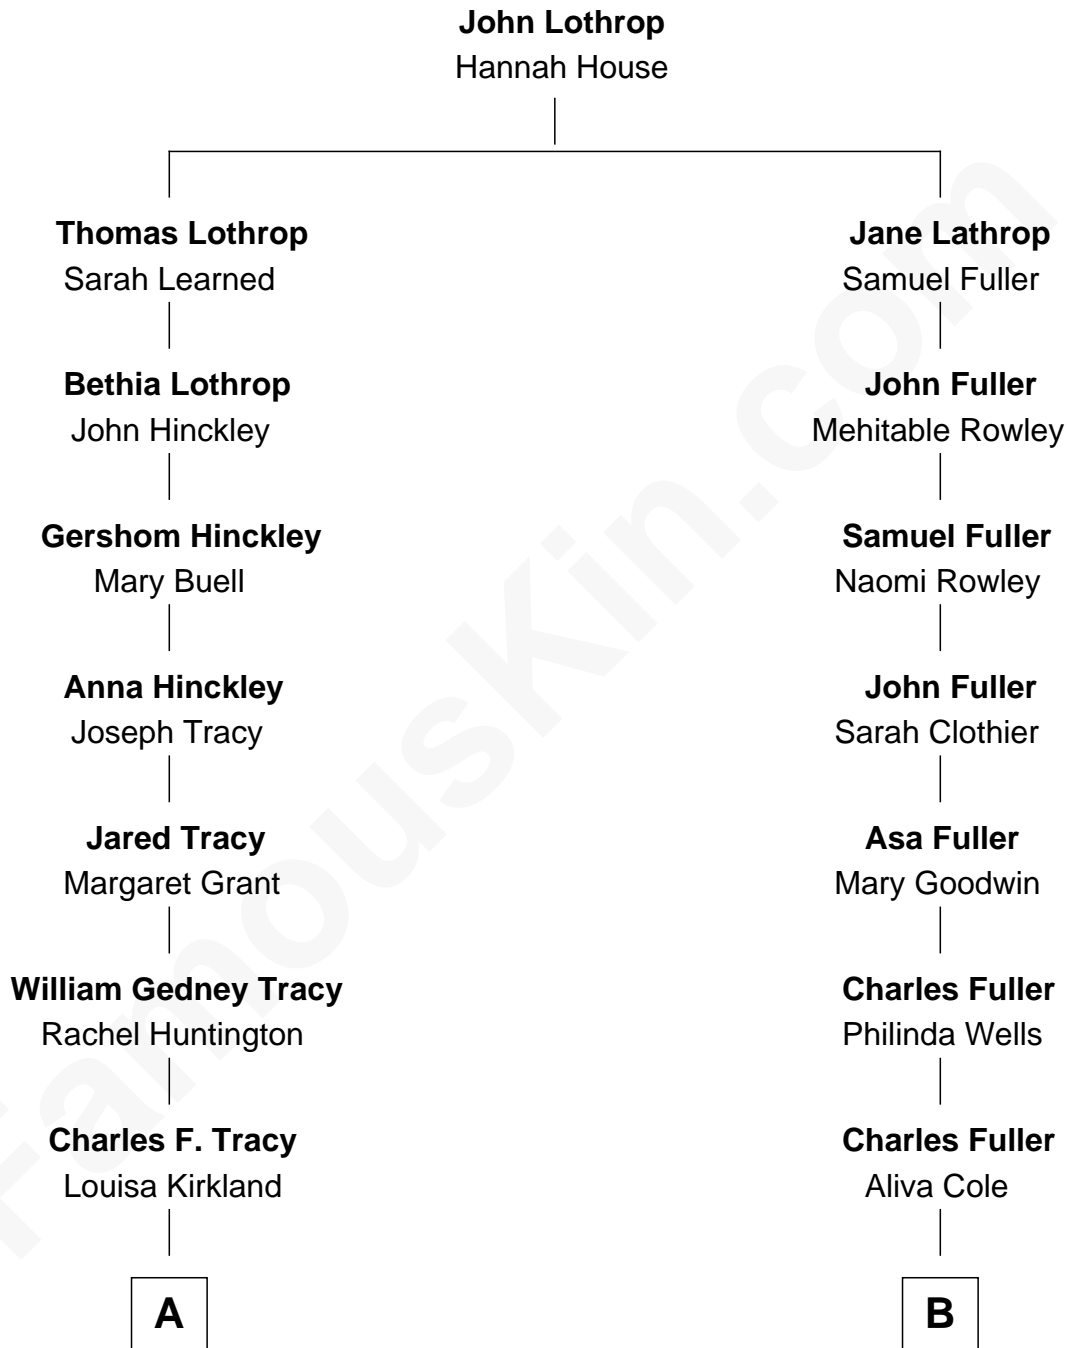

# FamousKin.com

## Relationship Chart of

**John Adams Morgan**  
1952 Olympic Sailing Gold Medalist

10th cousin of

**Dick Clark**  
Radio and TV Host

**A**

**Frances Louisa Tracy**

John Pierpont Morgan

**John Pierpont Morgan**

Jane Norton Grew

**Henry Sturgis Morgan**

Catherine Frances Lovering Adams

**John Adams Morgan**

*Olympic Gold Medalist*

**B**

**Jane Sophia Fuller**

George Barnard

**Charles Fuller Barnard**

Anna May Aldridge

**Julia Fuller Barnard**

Richard Augustus Clark

**Dick Clark**

*Radio and TV Host*