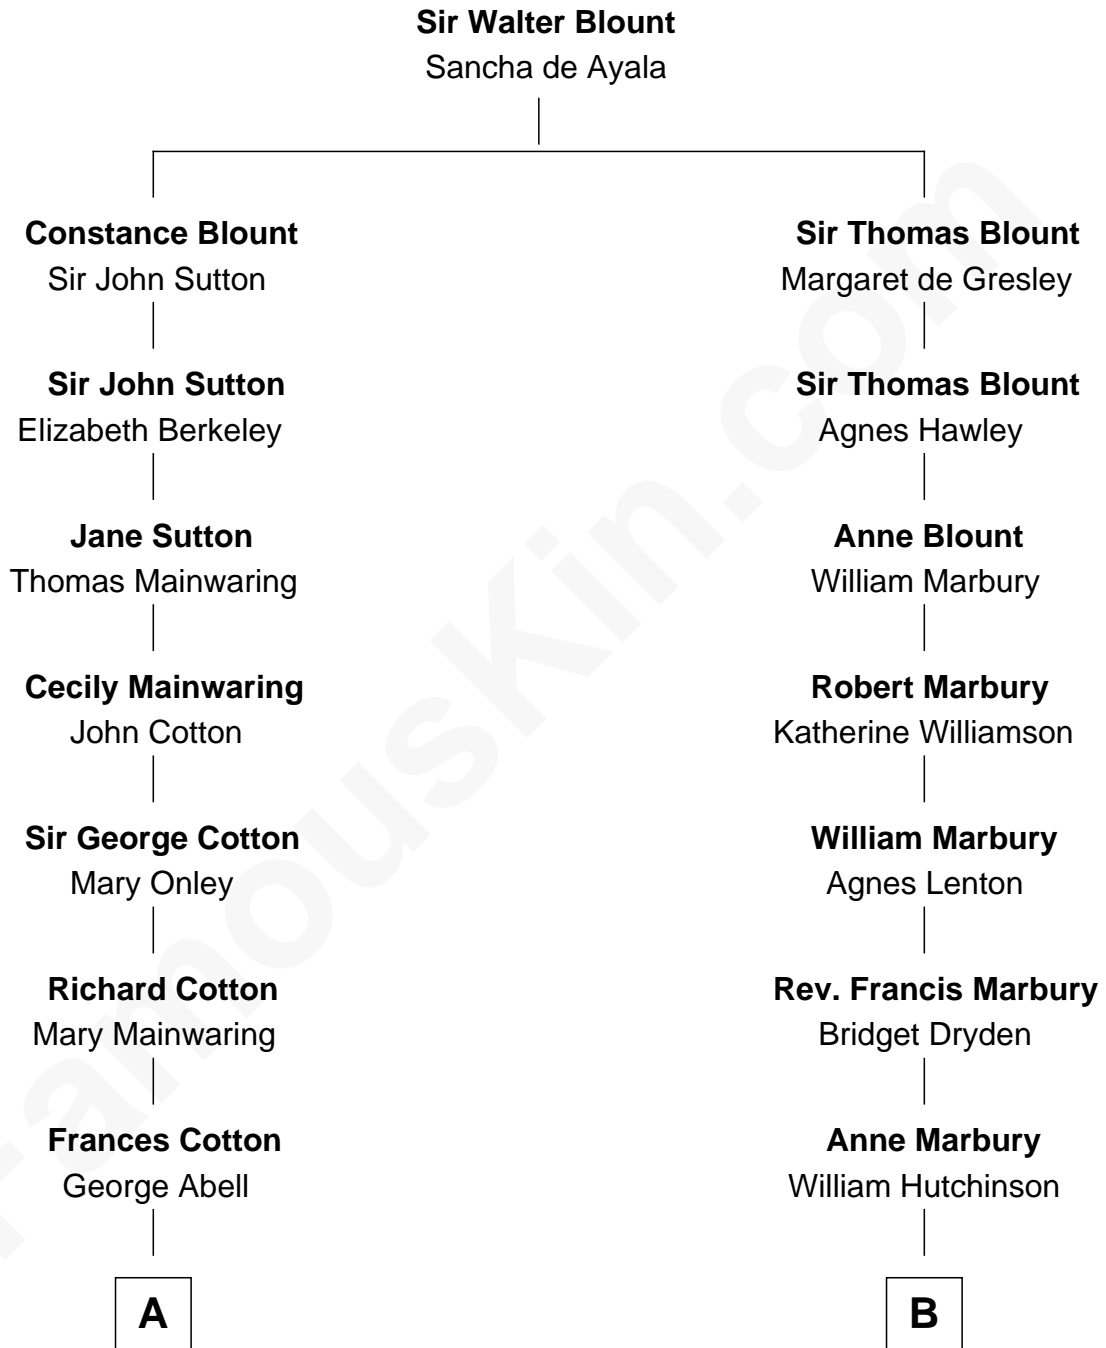

# FamousKin.com Relationship Chart of

**John Adams Morgan**  
1952 Olympic Sailing Gold Medalist

17th cousin 2 times removed of

**Elisabeth Shue**  
TV and Movie Actress

C

**Mary Brewster Gunn**  
Adoniram Judson Wells

**Anne Brewster Wells**  
James William Shue

**Elisabeth Shue**  
*TV and Movie Actress*