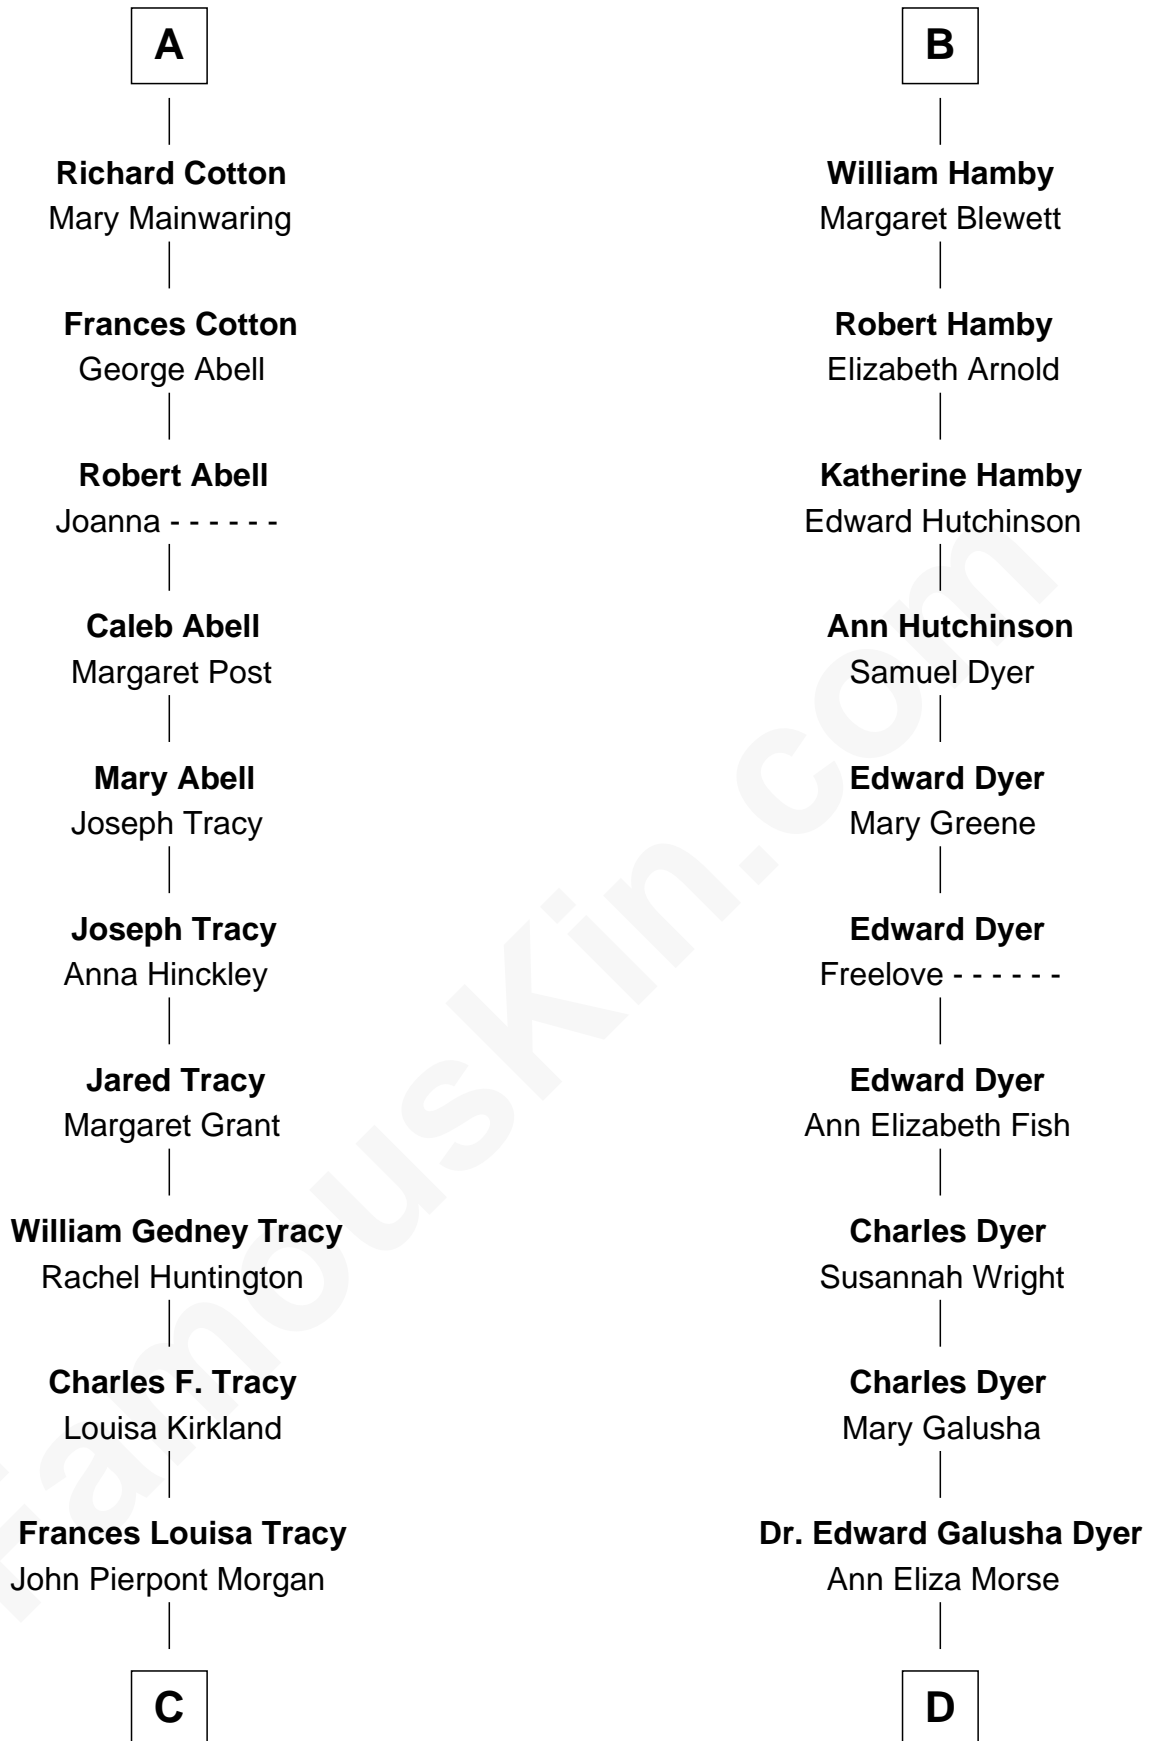

FamousKin.com Relationship Chart of

John Adams Morgan
1952 Olympic Sailing Gold Medalist

19th cousin 2 times removed of

Elisabeth Shue
TV and Movie Actress

C

John Pierpont Morgan

Jane Norton Grew

Henry Sturgis Morgan

Catherine Frances Lovering Adams

John Adams Morgan

Olympic Gold Medalist

D

Emily Almira Dyer

Alexander Hunter Gunn

Alexander Hunter Gunn

Harriet Grace Brewster Willcox

Mary Brewster Gunn

Adoniram Judson Wells

Anne Brewster Wells

James William Shue

Elisabeth Shue

TV and Movie Actress