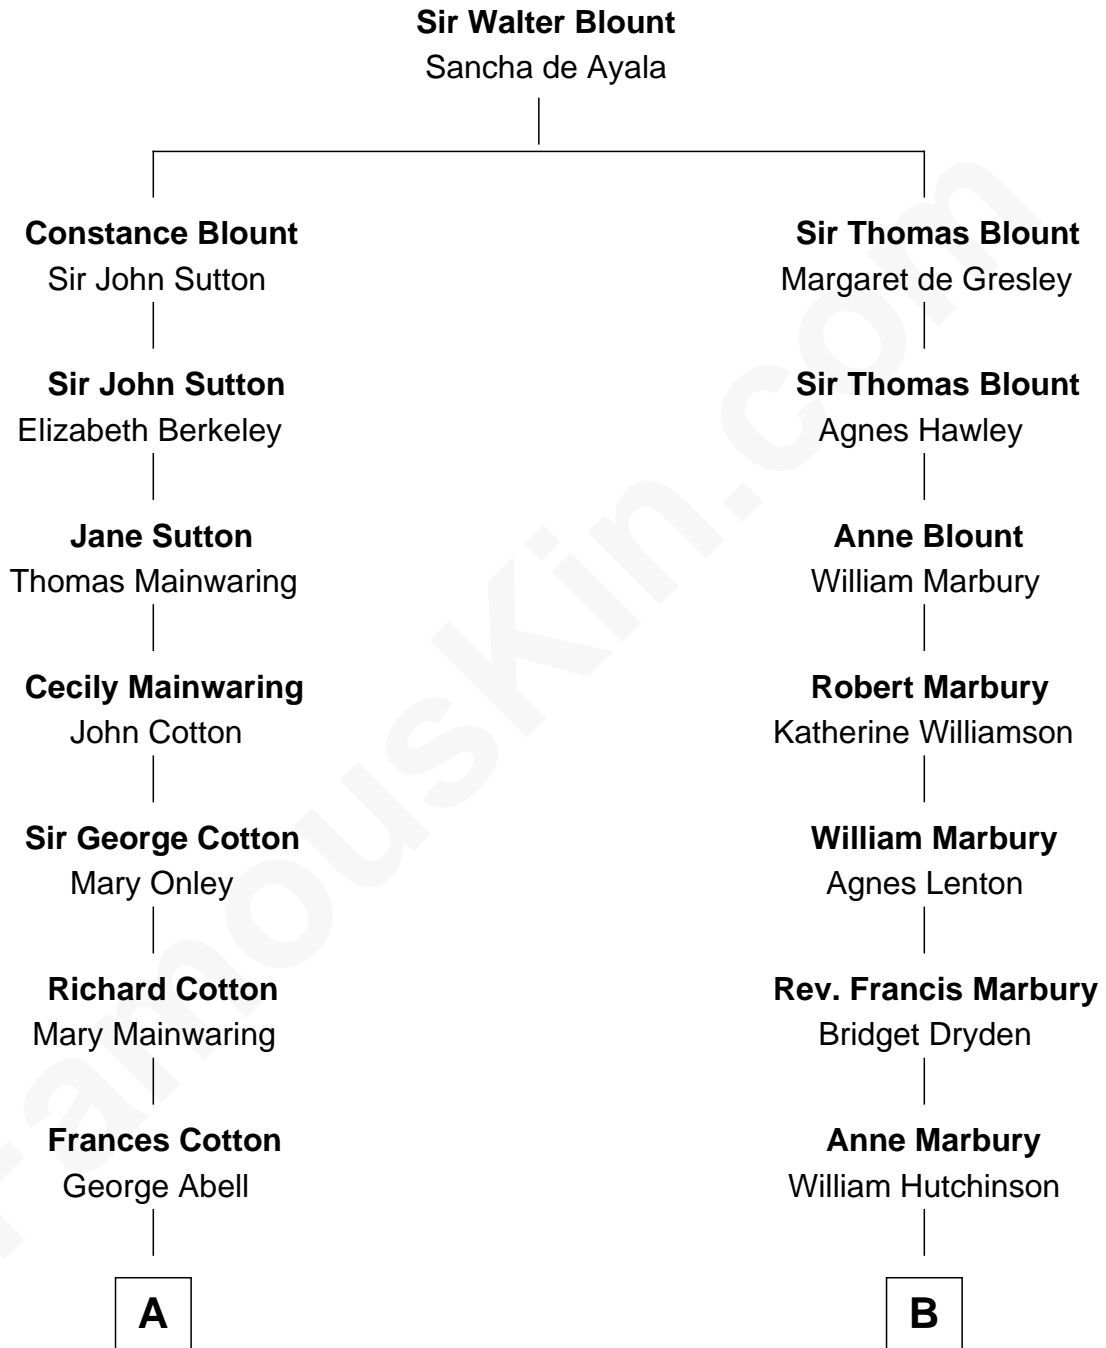

# FamousKin.com Relationship Chart of

**John Adams Morgan**  
1952 Olympic Sailing Gold Medalist

17th cousin 2 times removed of

**Andrew Shue**

TV Actor

**C**

**Mary Brewster Gunn**  
Adoniram Judson Wells

**Anne Brewster Wells**  
James William Shue

**Andrew Shue**  
*TV Actor*

FamousKin.com