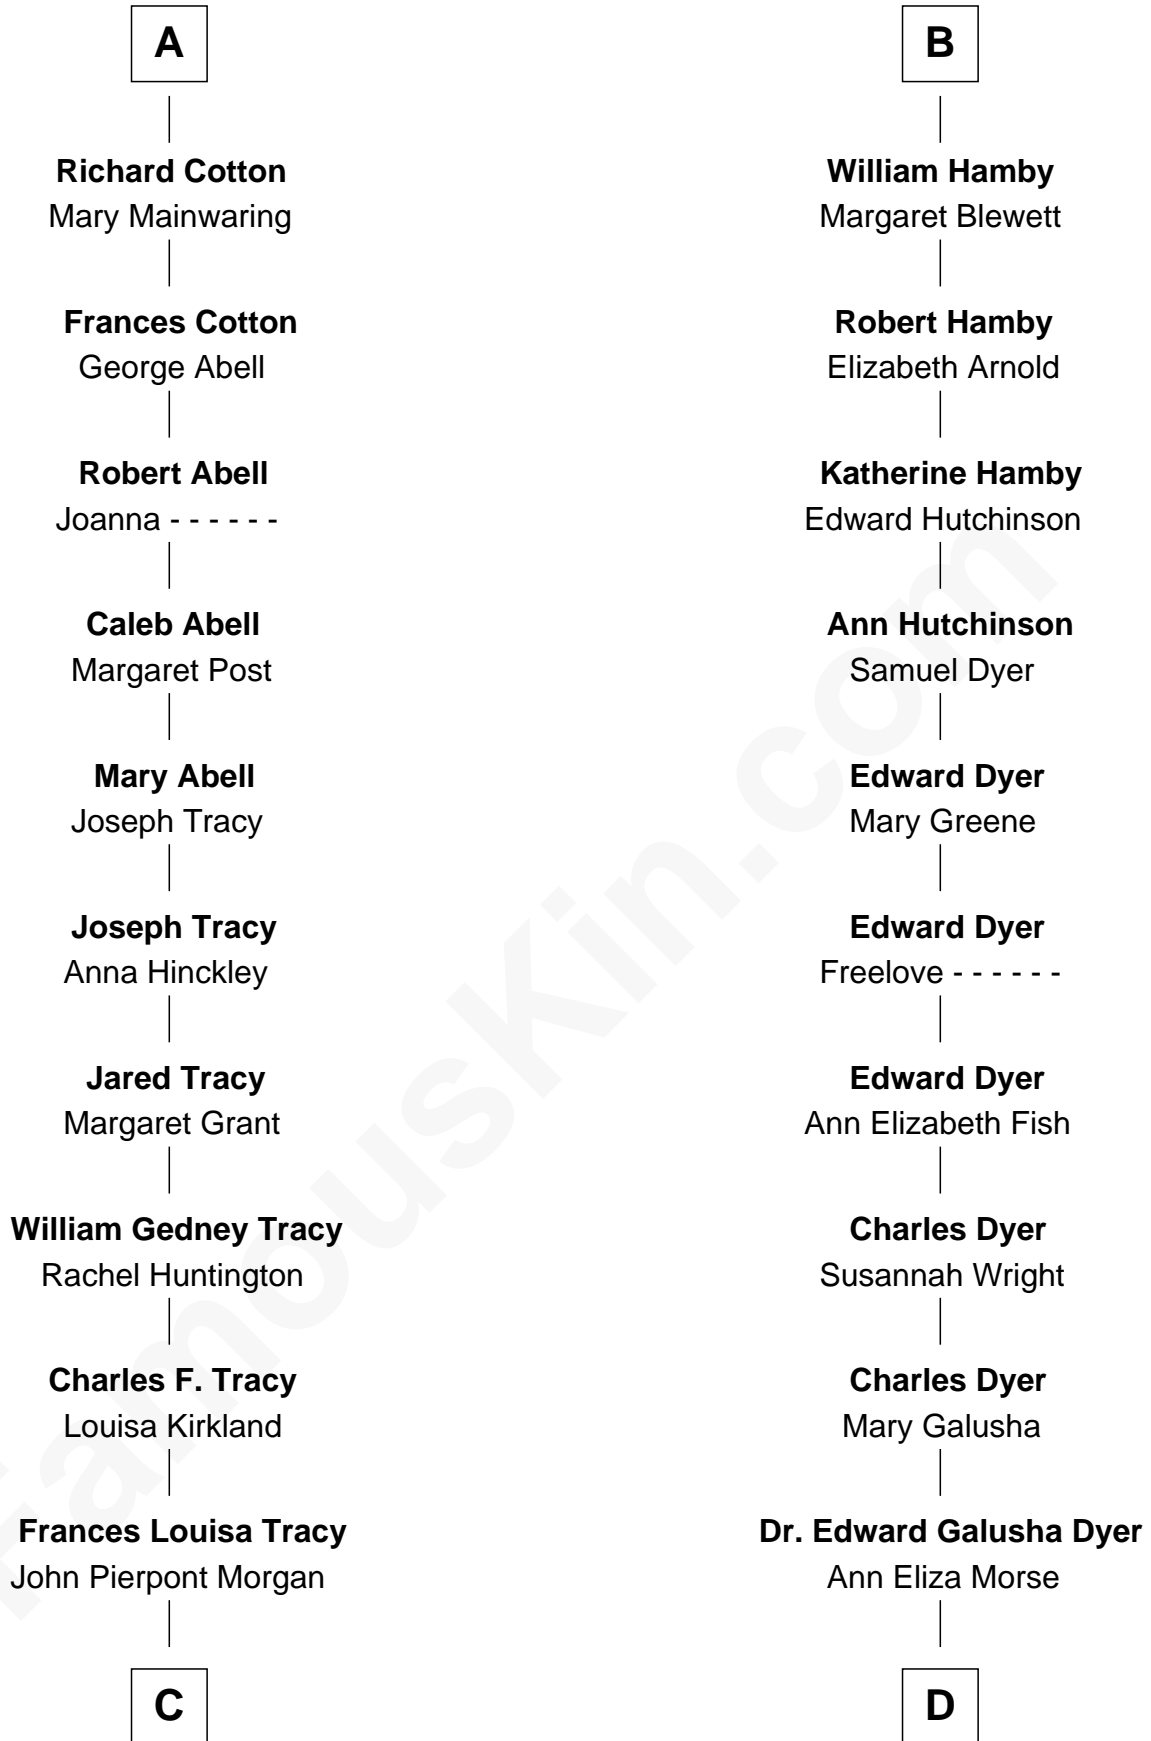

FamousKin.com Relationship Chart of

John Adams Morgan
1952 Olympic Sailing Gold Medalist

19th cousin 2 times removed of

Andrew Shue

TV Actor

Sir Philip le Despencer

Joan de Cobham

Sir Philip le Despencer

Thomas Mainwaring

Cecily Mainwaring

John Cotton

Sir George Cotton

Mary Onley

A

Hawise le Despencer

Sir Andrew Luttrell

Sir Andrew Luttrell

Joan Tailboys

Hawise Luttrell

Sir Godfrey Hilton

Sir Godfrey Hilton

Margery Willoughby

Elizabeth Hilton

Richard Thimbleby

Anne Thimbleby

John Booth

Eleanor Booth

Edward Hamby

B

C

John Pierpont Morgan

Jane Norton Grew