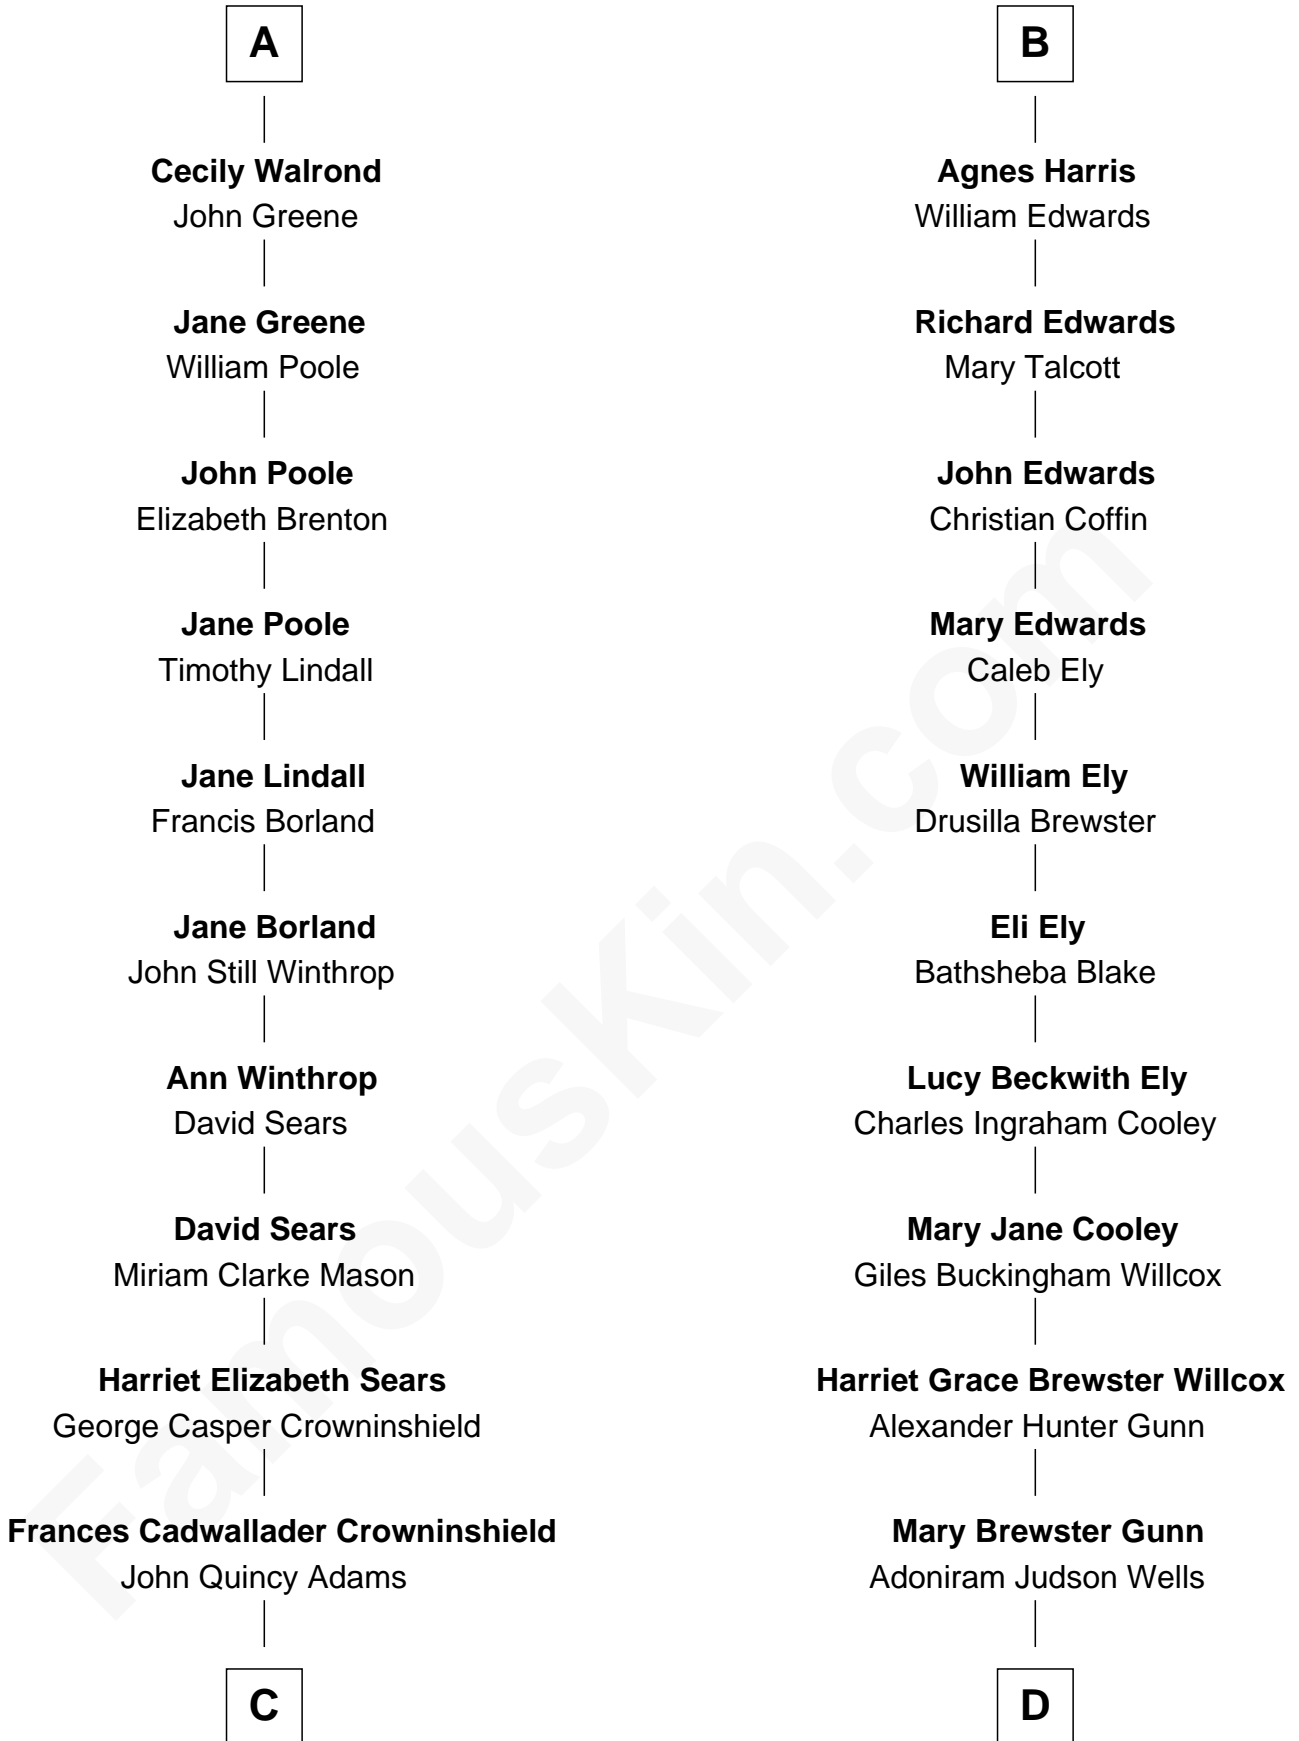

FamousKin.com Relationship Chart of

John Adams Morgan
1952 Olympic Sailing Gold Medalist

18th cousin 1 time removed of

Andrew Shue
TV Actor

C

Charles Francis Adams

Frances Lovering

Catherine Frances Lovering Adams