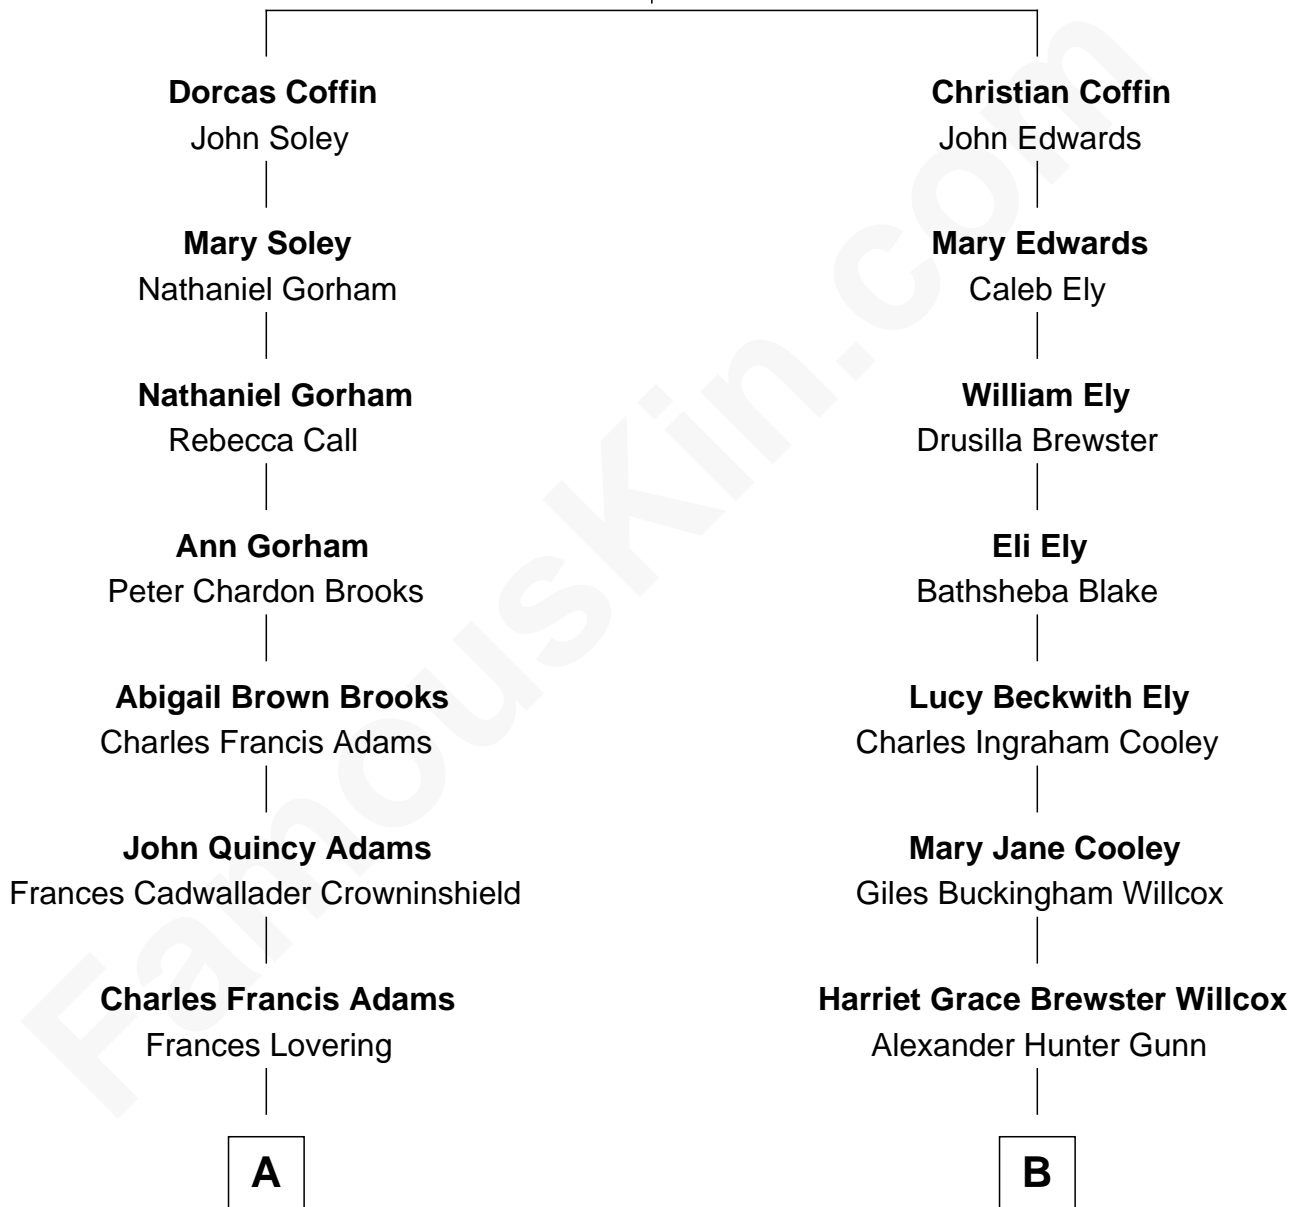

FamousKin.com

Relationship Chart of

John Adams Morgan

1952 Olympic Sailing Gold Medalist

8th cousin 1 time removed of

Andrew Shue
TV Actor

Nathaniel Coffin
Damaris Gayer

A

Catherine Frances Lovering Adams

Henry Sturgis Morgan

John Adams Morgan

Olympic Gold Medalist

B

Mary Brewster Gunn

Adoniram Judson Wells

Anne Brewster Wells