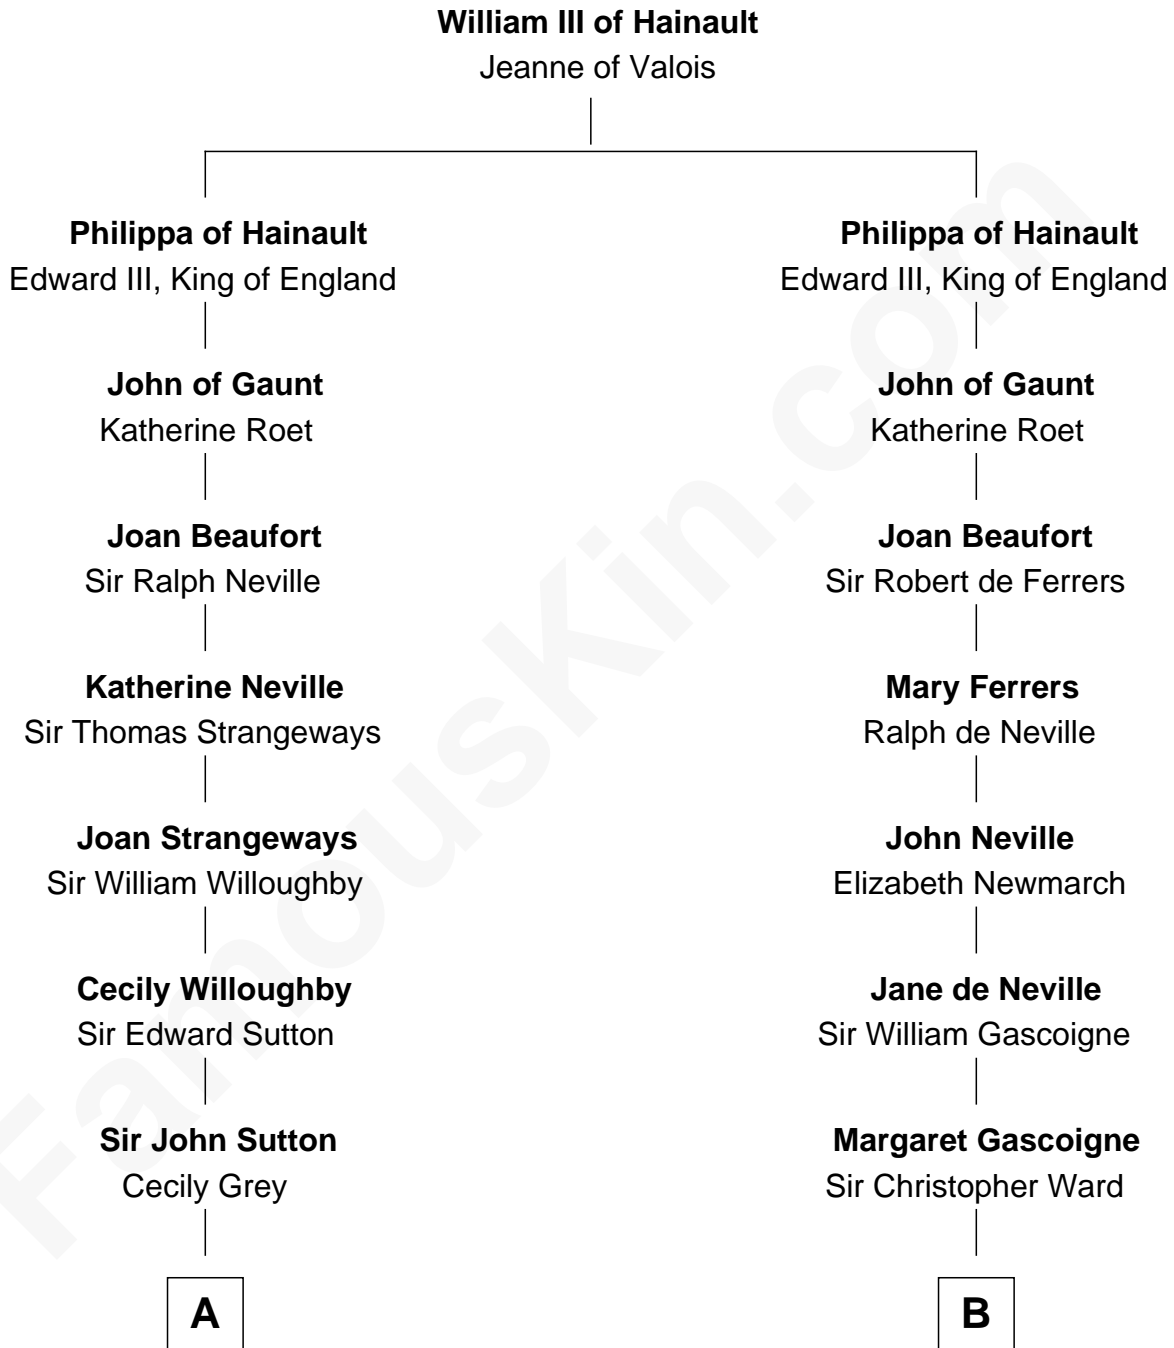

FamousKin.com Relationship Chart of

John Adams Morgan
1952 Olympic Sailing Gold Medalist

19th cousin of

Charles A. Pillsbury
Co-Founder of C.A. Pillsbury Co.

C

Charles Francis Adams

Frances Lovering

Catherine Frances Lovering Adams

Henry Sturgis Morgan

John Adams Morgan

Olympic Gold Medalist

D

Henry Carleton

Polly Greeley

Margaret Sprague Carleton

George Alfred Pillsbury