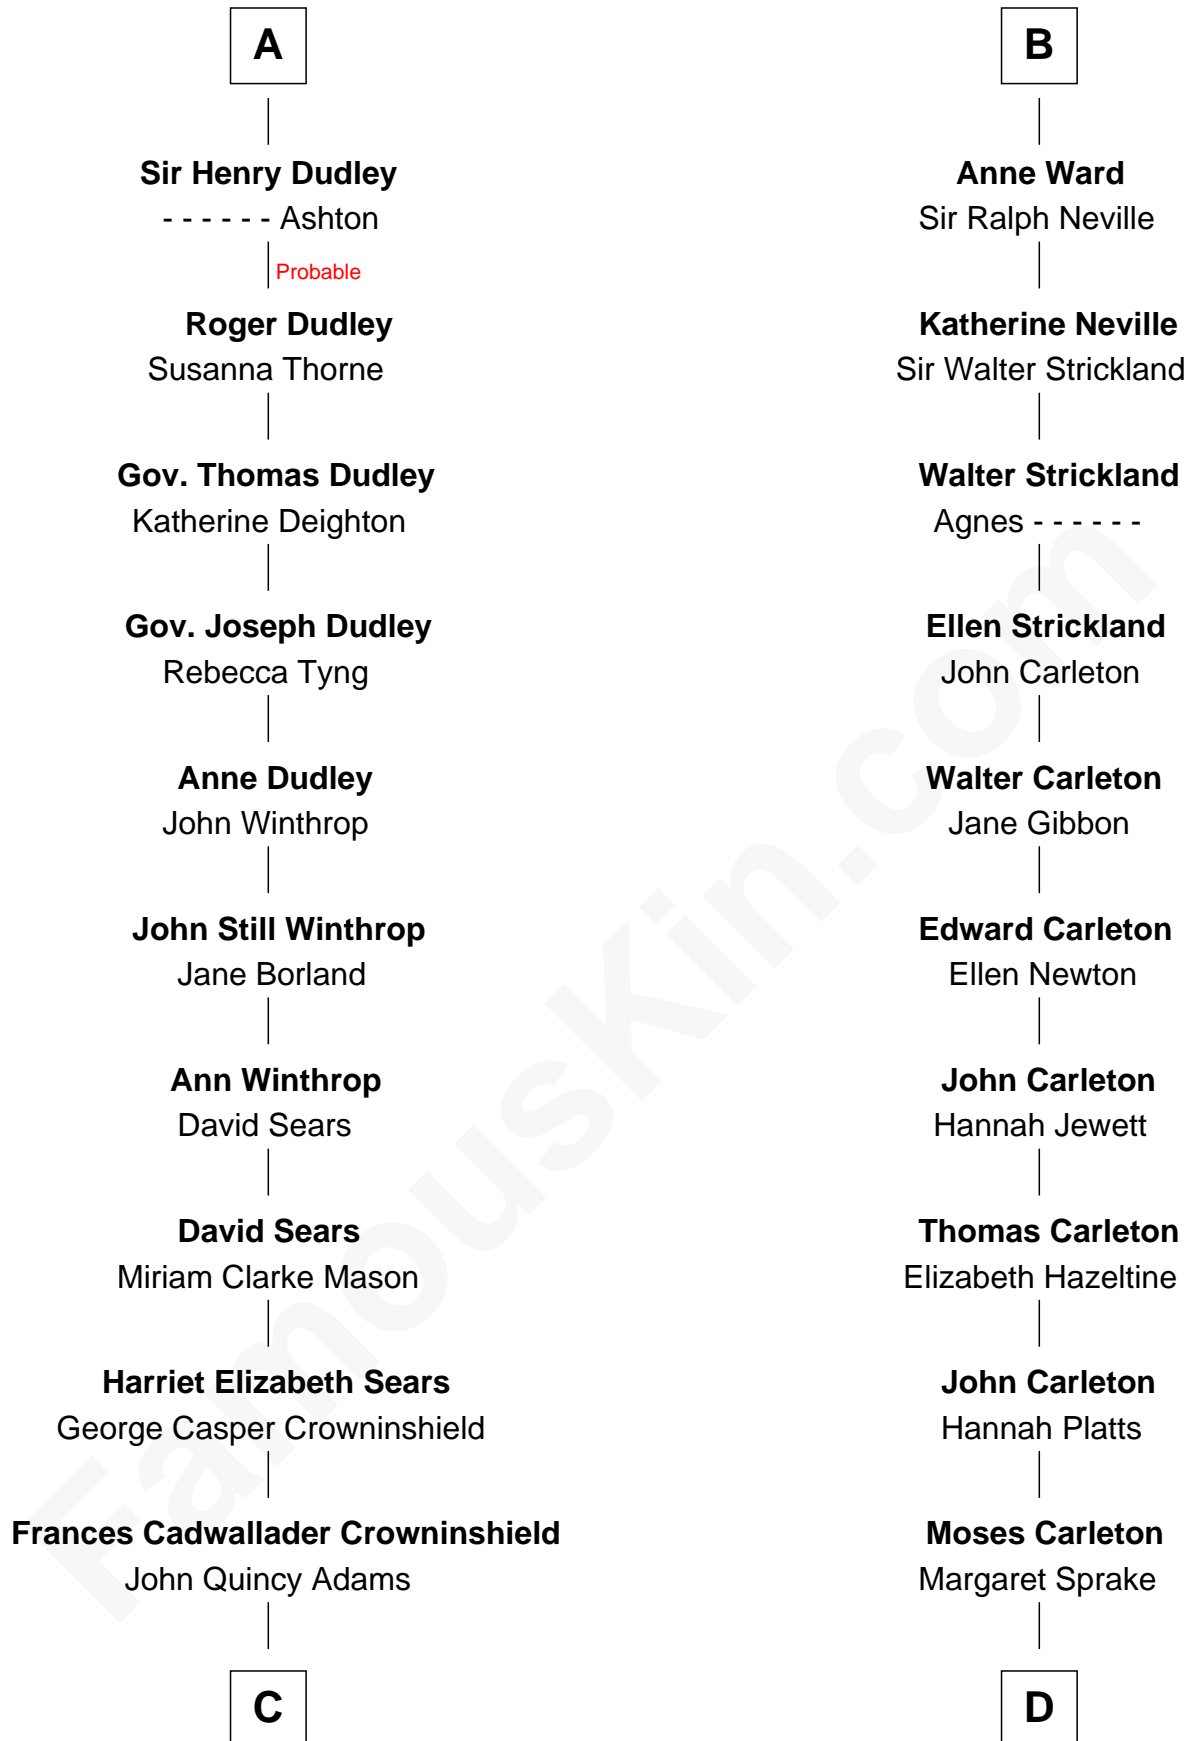

FamousKin.com Relationship Chart of

John Adams Morgan
1952 Olympic Sailing Gold Medalist

19th cousin of

Charles A. Pillsbury
Co-Founder of C.A. Pillsbury Co.

C

Charles Francis Adams

Frances Lovering

Catherine Frances Lovering Adams

Henry Sturgis Morgan

John Adams Morgan

Olympic Gold Medalist

D

Henry Carleton

Polly Greeley

Margaret Sprague Carleton

George Alfred Pillsbury