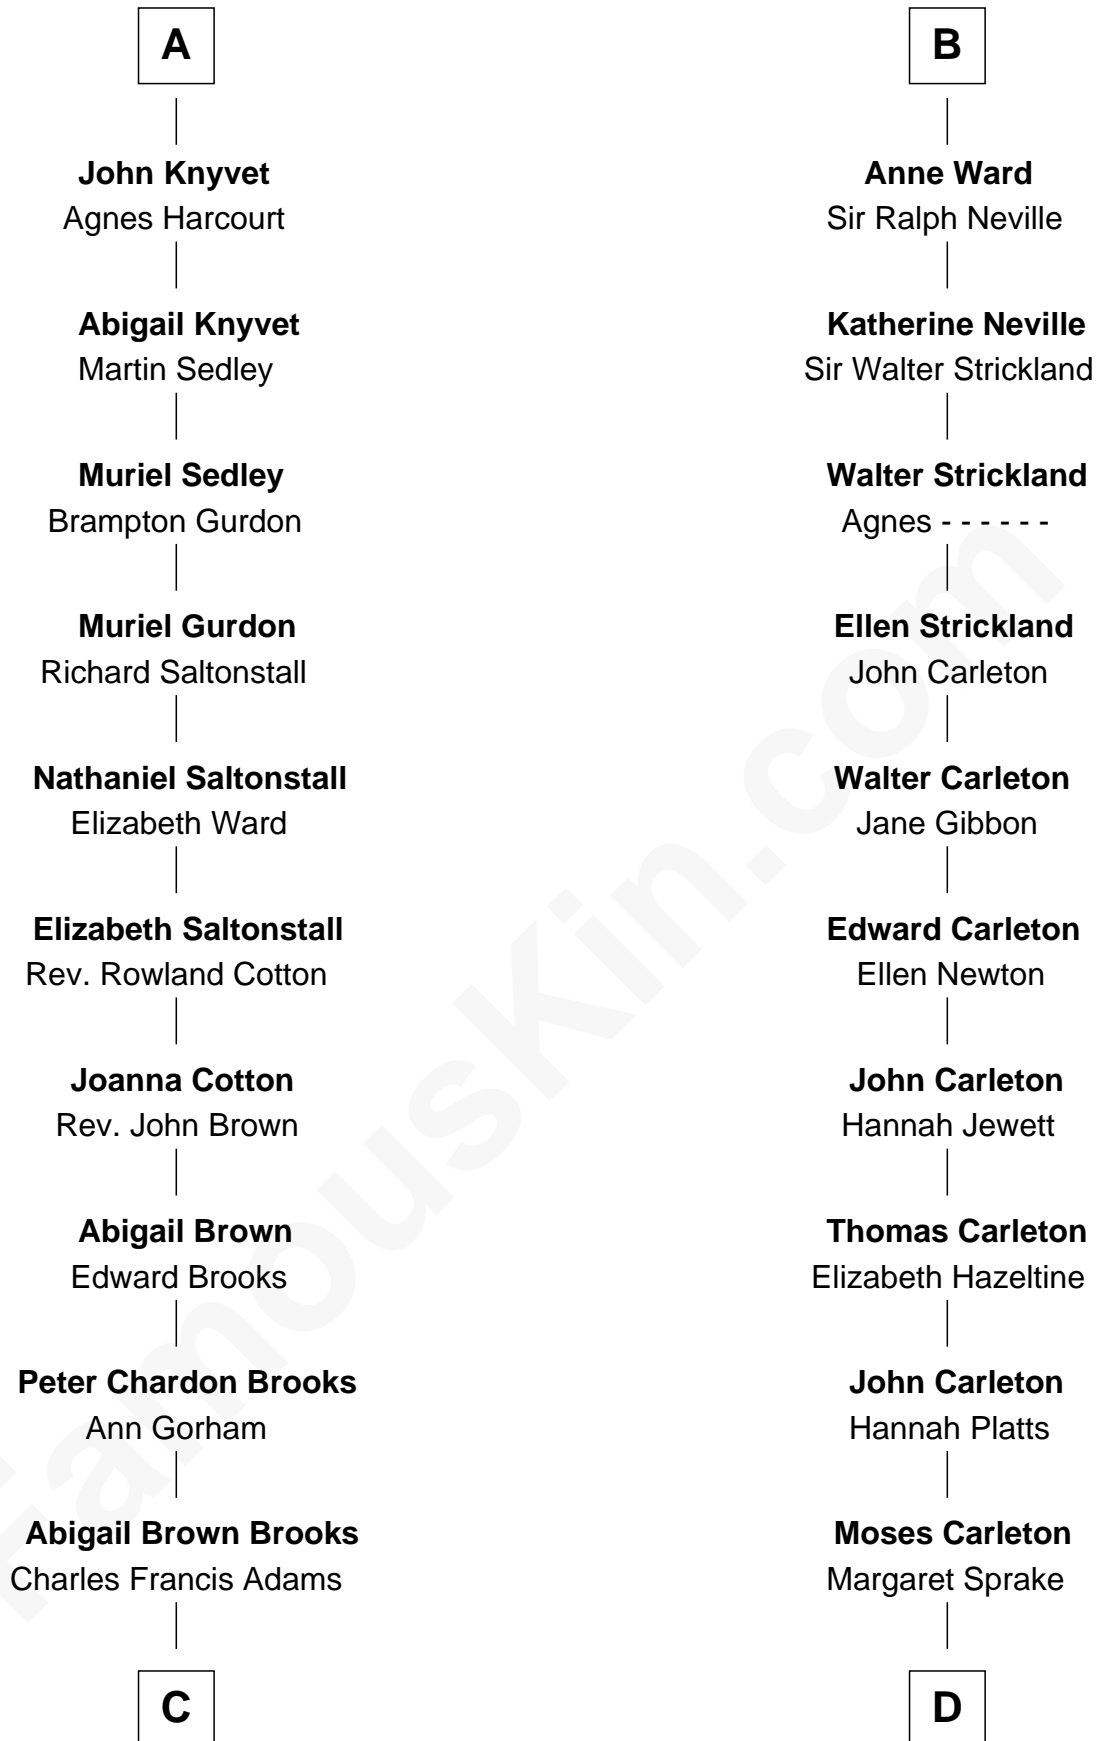

FamousKin.com Relationship Chart of

John Adams Morgan
1952 Olympic Sailing Gold Medalist

19th cousin 1 time removed of

Charles A. Pillsbury
Co-Founder of C.A. Pillsbury Co.

C

John Quincy Adams

Frances Cadwallader Crowninshield

Charles Francis Adams

Frances Lovering

Catherine Frances Lovering Adams

Henry Sturgis Morgan

John Adams Morgan

Olympic Gold Medalist

D

Henry Carleton