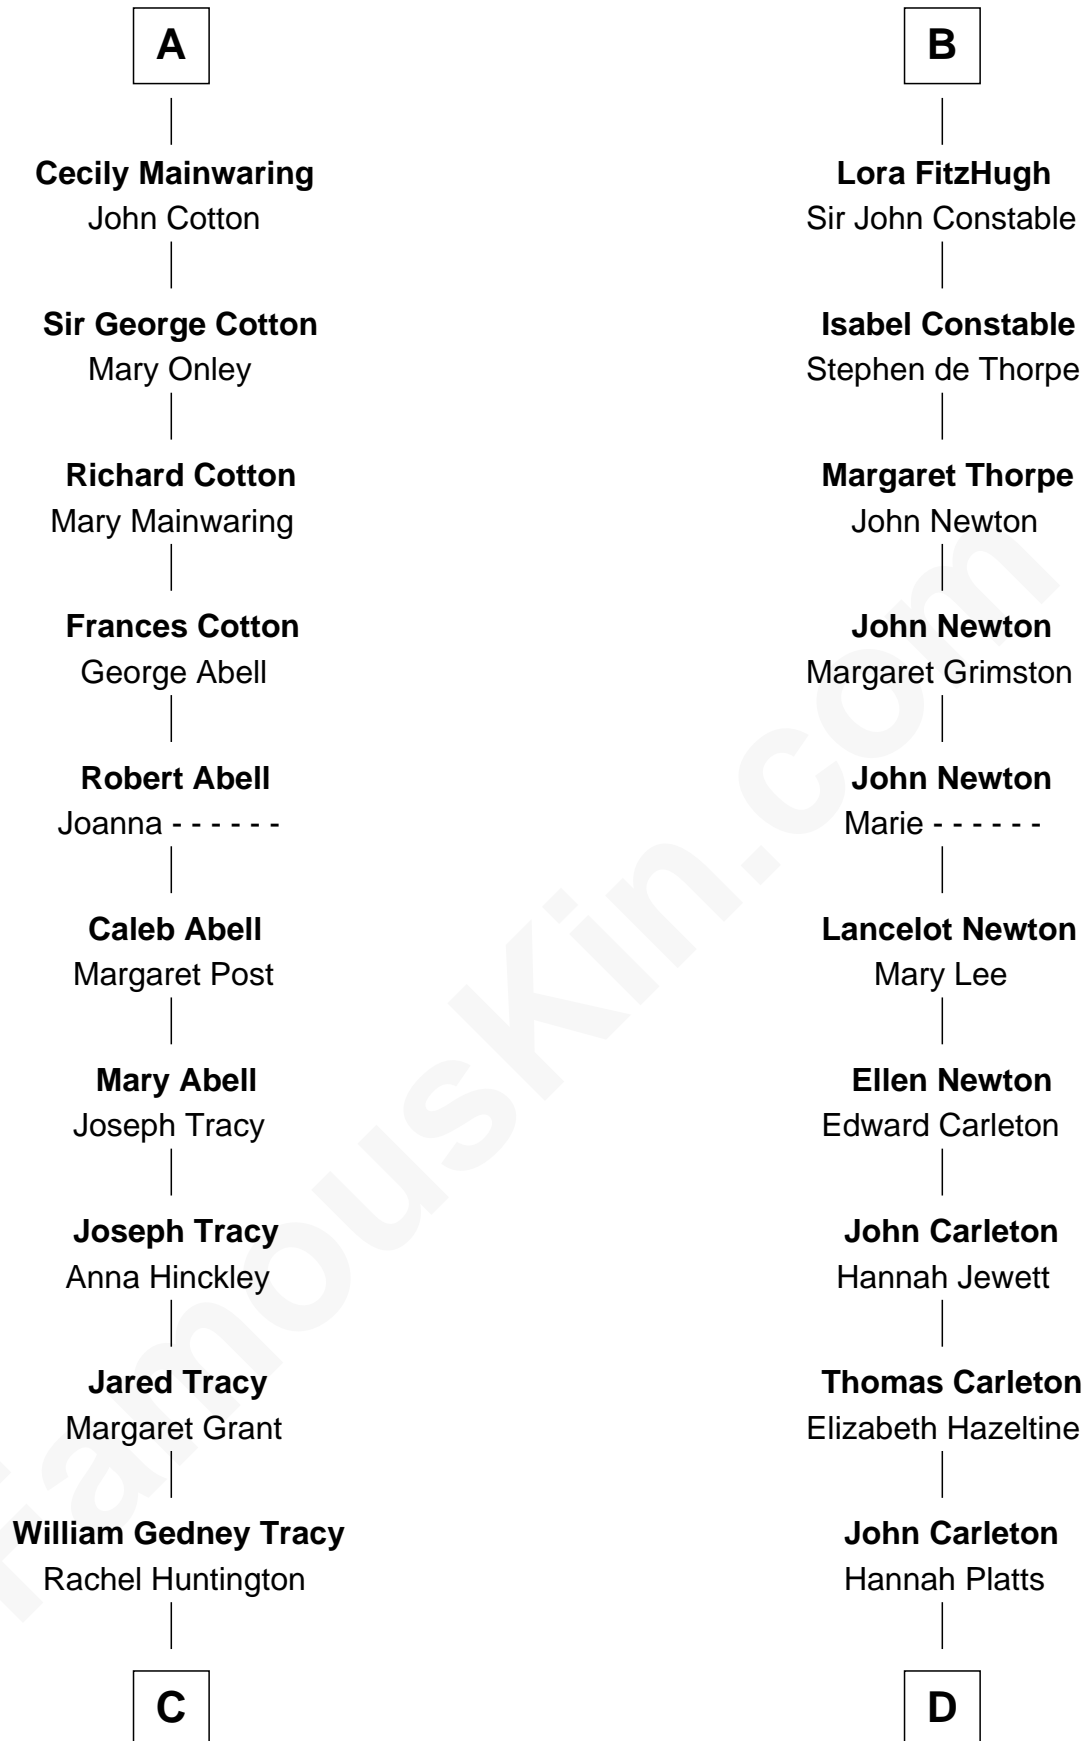

FamousKin.com Relationship Chart of

John Adams Morgan
1952 Olympic Sailing Gold Medalist

20th cousin 1 time removed of

Charles A. Pillsbury
Co-Founder of C.A. Pillsbury Co.

C

Charles F. Tracy
Louisa Kirkland

Frances Louisa Tracy
John Pierpont Morgan

John Pierpont Morgan
Jane Norton Grew

Henry Sturgis Morgan
Catherine Frances Lovering Adams

John Adams Morgan
Olympic Gold Medalist

D

Moses Carleton
Margaret Sprake