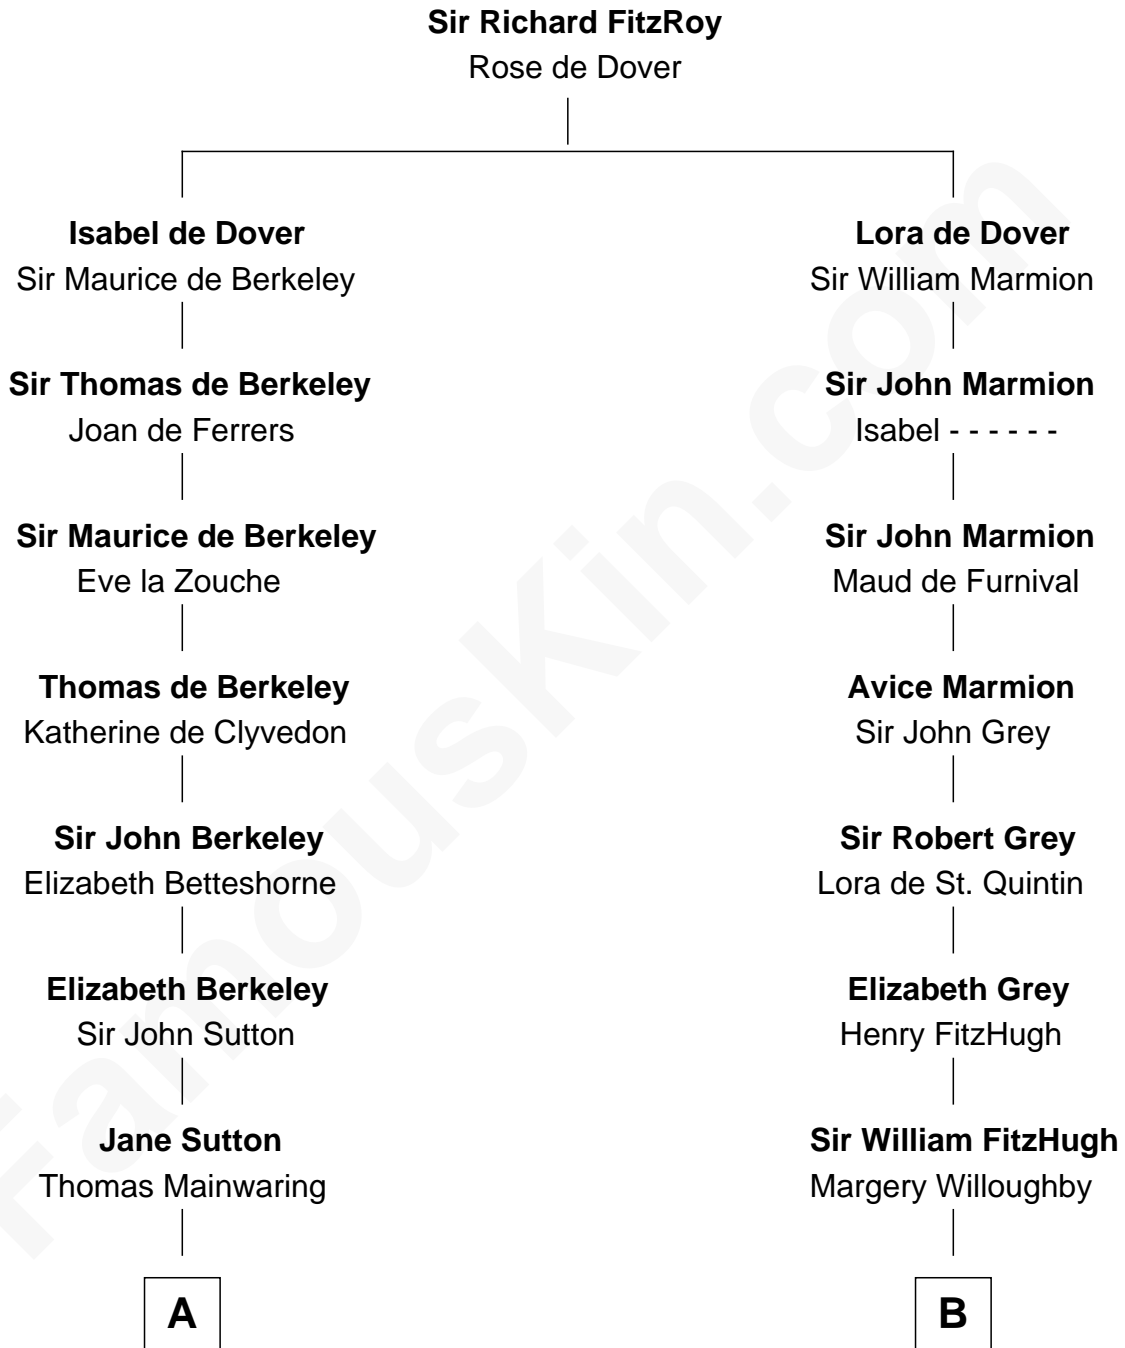

FamousKin.com Relationship Chart of

John Adams Morgan
1952 Olympic Sailing Gold Medalist

20th cousin 1 time removed of

Charles A. Pillsbury
Co-Founder of C.A. Pillsbury Co.

C

Charles F. Tracy
Louisa Kirkland

Frances Louisa Tracy
John Pierpont Morgan

John Pierpont Morgan
Jane Norton Grew

Henry Sturgis Morgan
Catherine Frances Lovering Adams

John Adams Morgan
Olympic Gold Medalist

D

Moses Carleton
Margaret Sprake