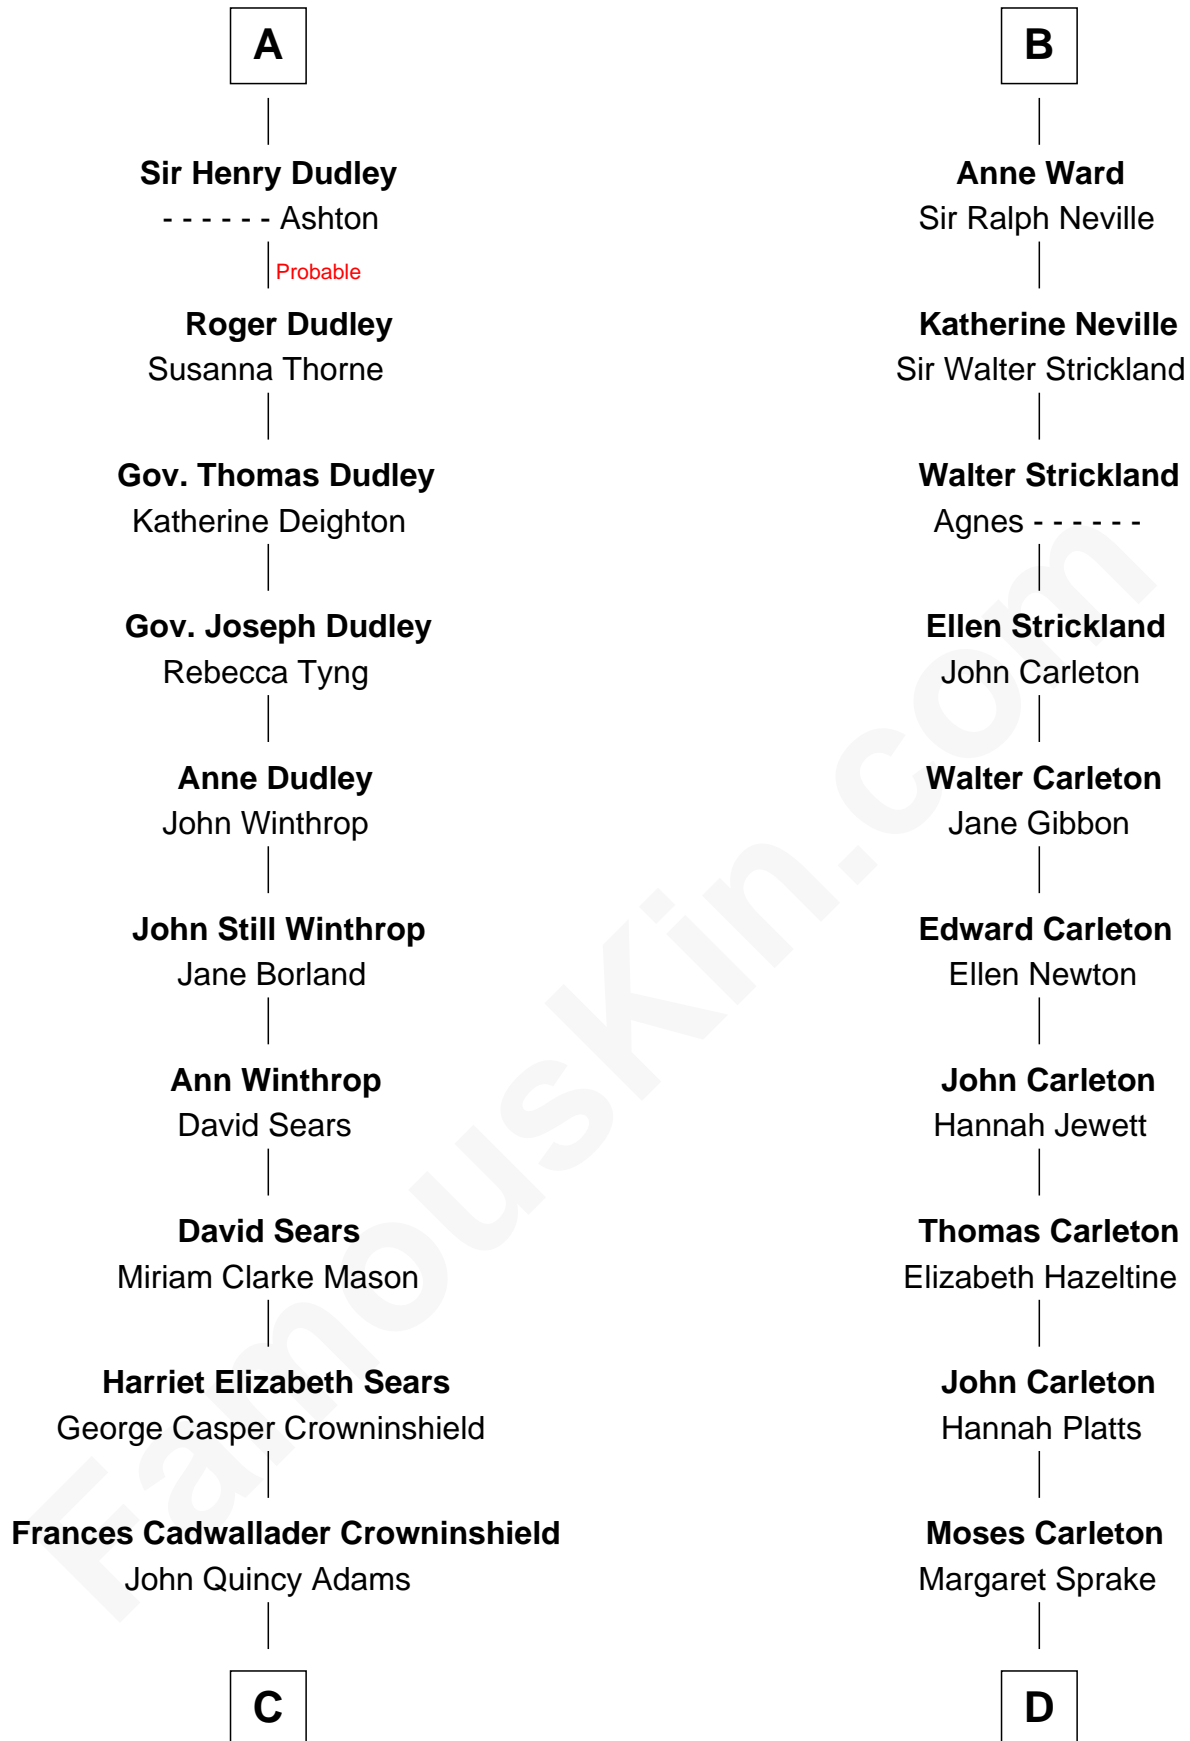

FamousKin.com Relationship Chart of

John Adams Morgan
1952 Olympic Sailing Gold Medalist

19th cousin of

Charles A. Pillsbury
Co-Founder of C.A. Pillsbury Co.

C

Charles Francis Adams

Frances Lovering

Catherine Frances Lovering Adams

Henry Sturgis Morgan

John Adams Morgan

Olympic Gold Medalist

D

Henry Carleton

Polly Greeley

Margaret Sprague Carleton

George Alfred Pillsbury