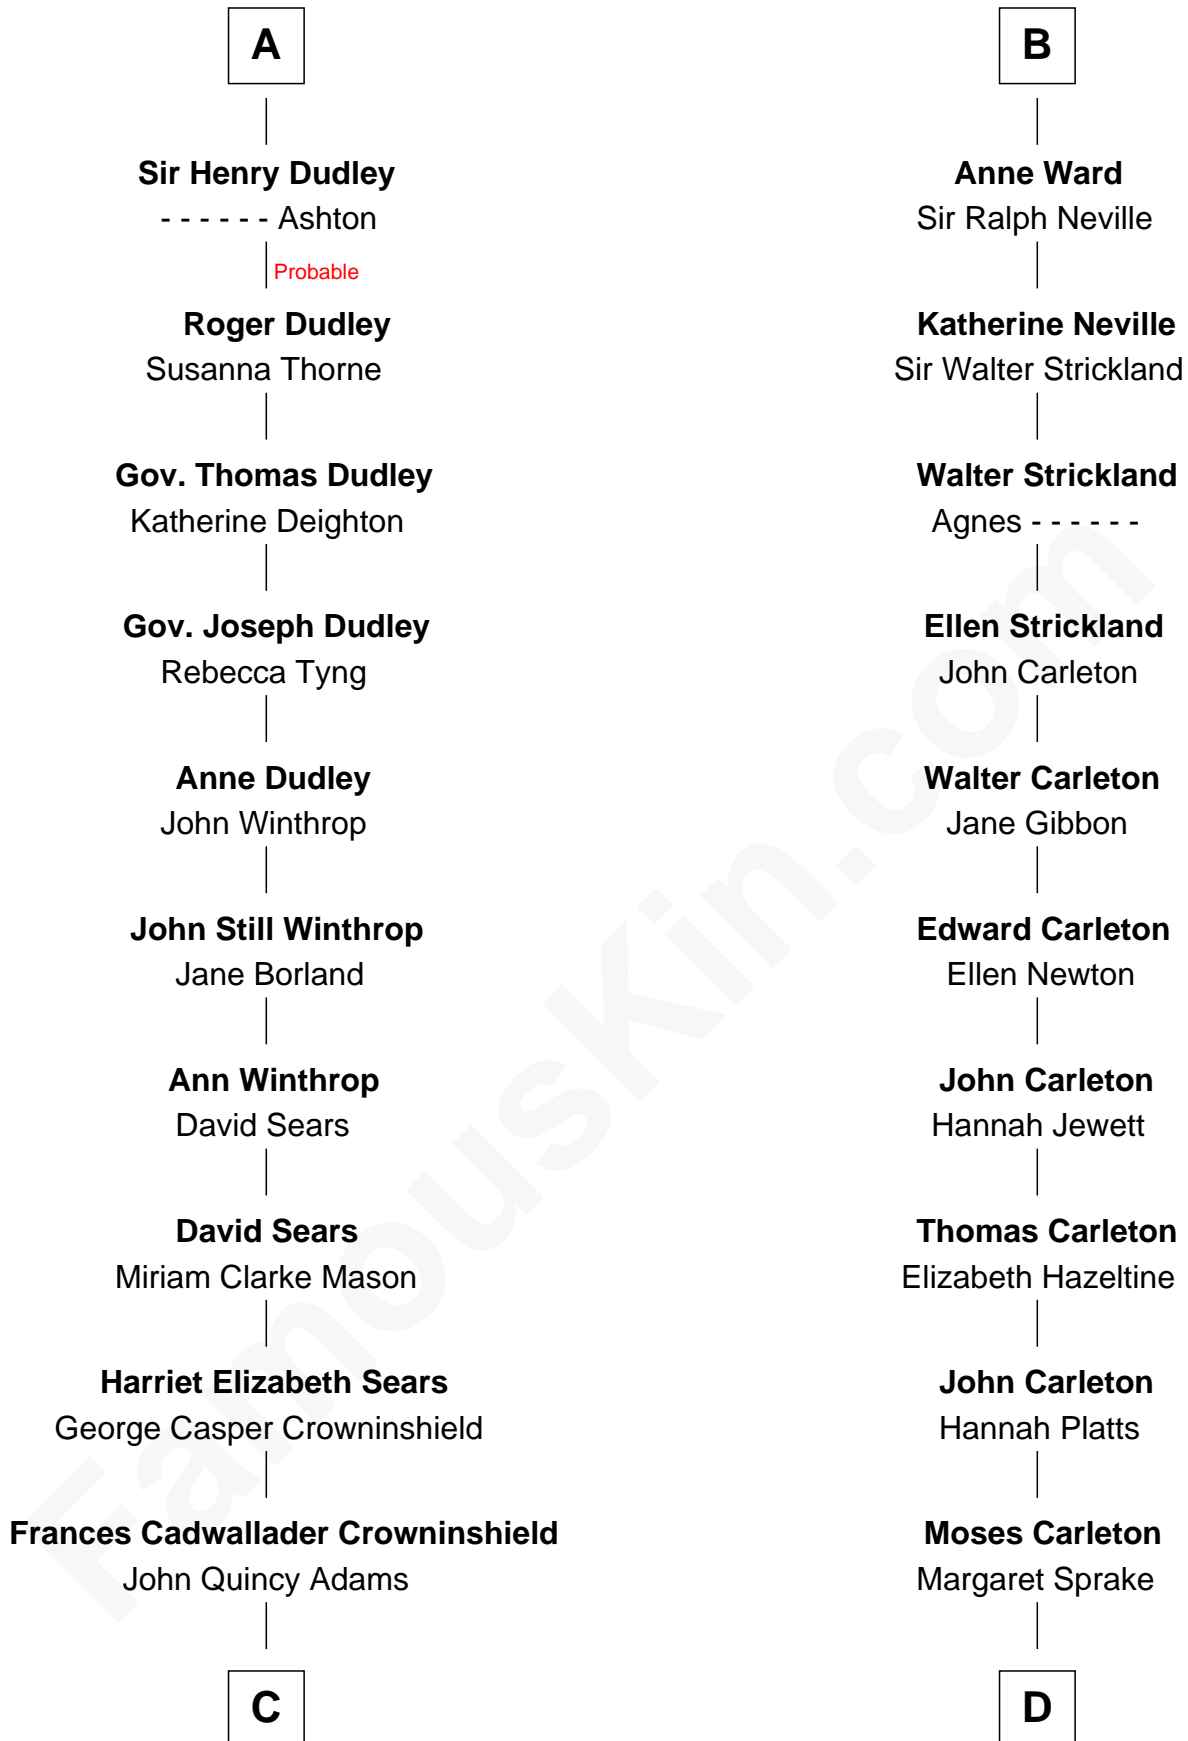

FamousKin.com Relationship Chart of

John Adams Morgan
1952 Olympic Sailing Gold Medalist

19th cousin of

Charles A. Pillsbury
Co-Founder of C.A. Pillsbury Co.

C

Charles Francis Adams

Frances Lovering

Catherine Frances Lovering Adams

Henry Sturgis Morgan

John Adams Morgan

Olympic Gold Medalist

D

Henry Carleton

Polly Greeley

Margaret Sprague Carleton

George Alfred Pillsbury