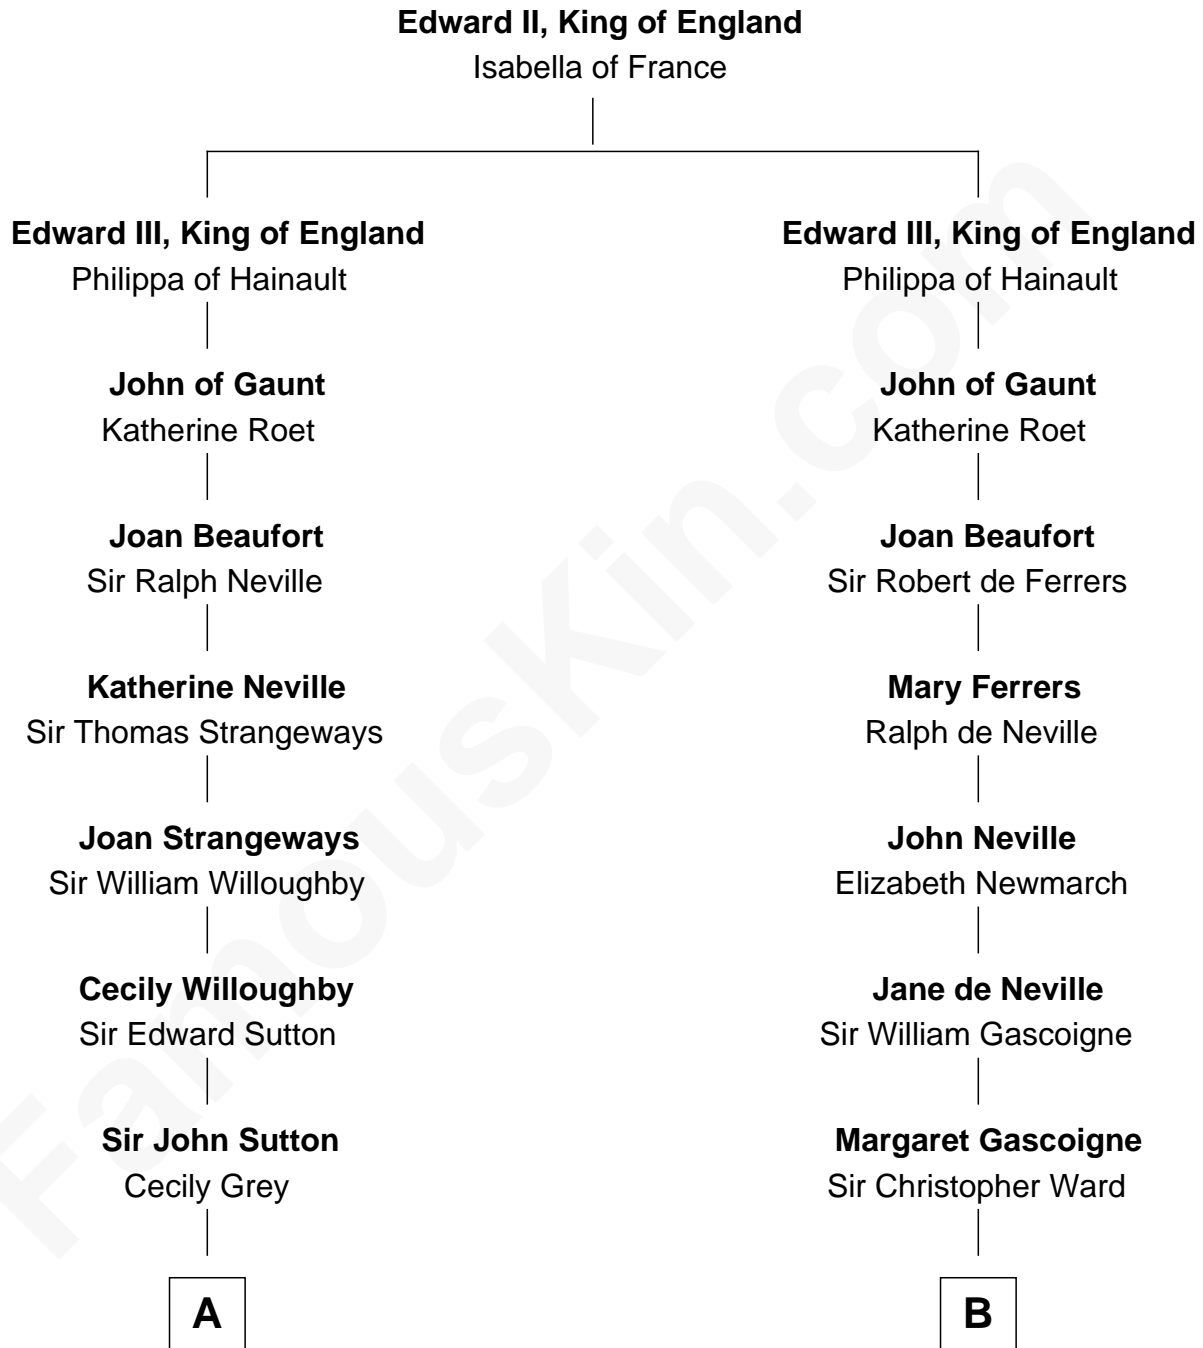

FamousKin.com Relationship Chart of

John Adams Morgan
1952 Olympic Sailing Gold Medalist

19th cousin of

Charles A. Pillsbury
Co-Founder of C.A. Pillsbury Co.

C

Charles Francis Adams

Frances Lovering

Catherine Frances Lovering Adams

Henry Sturgis Morgan

John Adams Morgan

Olympic Gold Medalist

D

Henry Carleton

Polly Greeley

Margaret Sprague Carleton

George Alfred Pillsbury