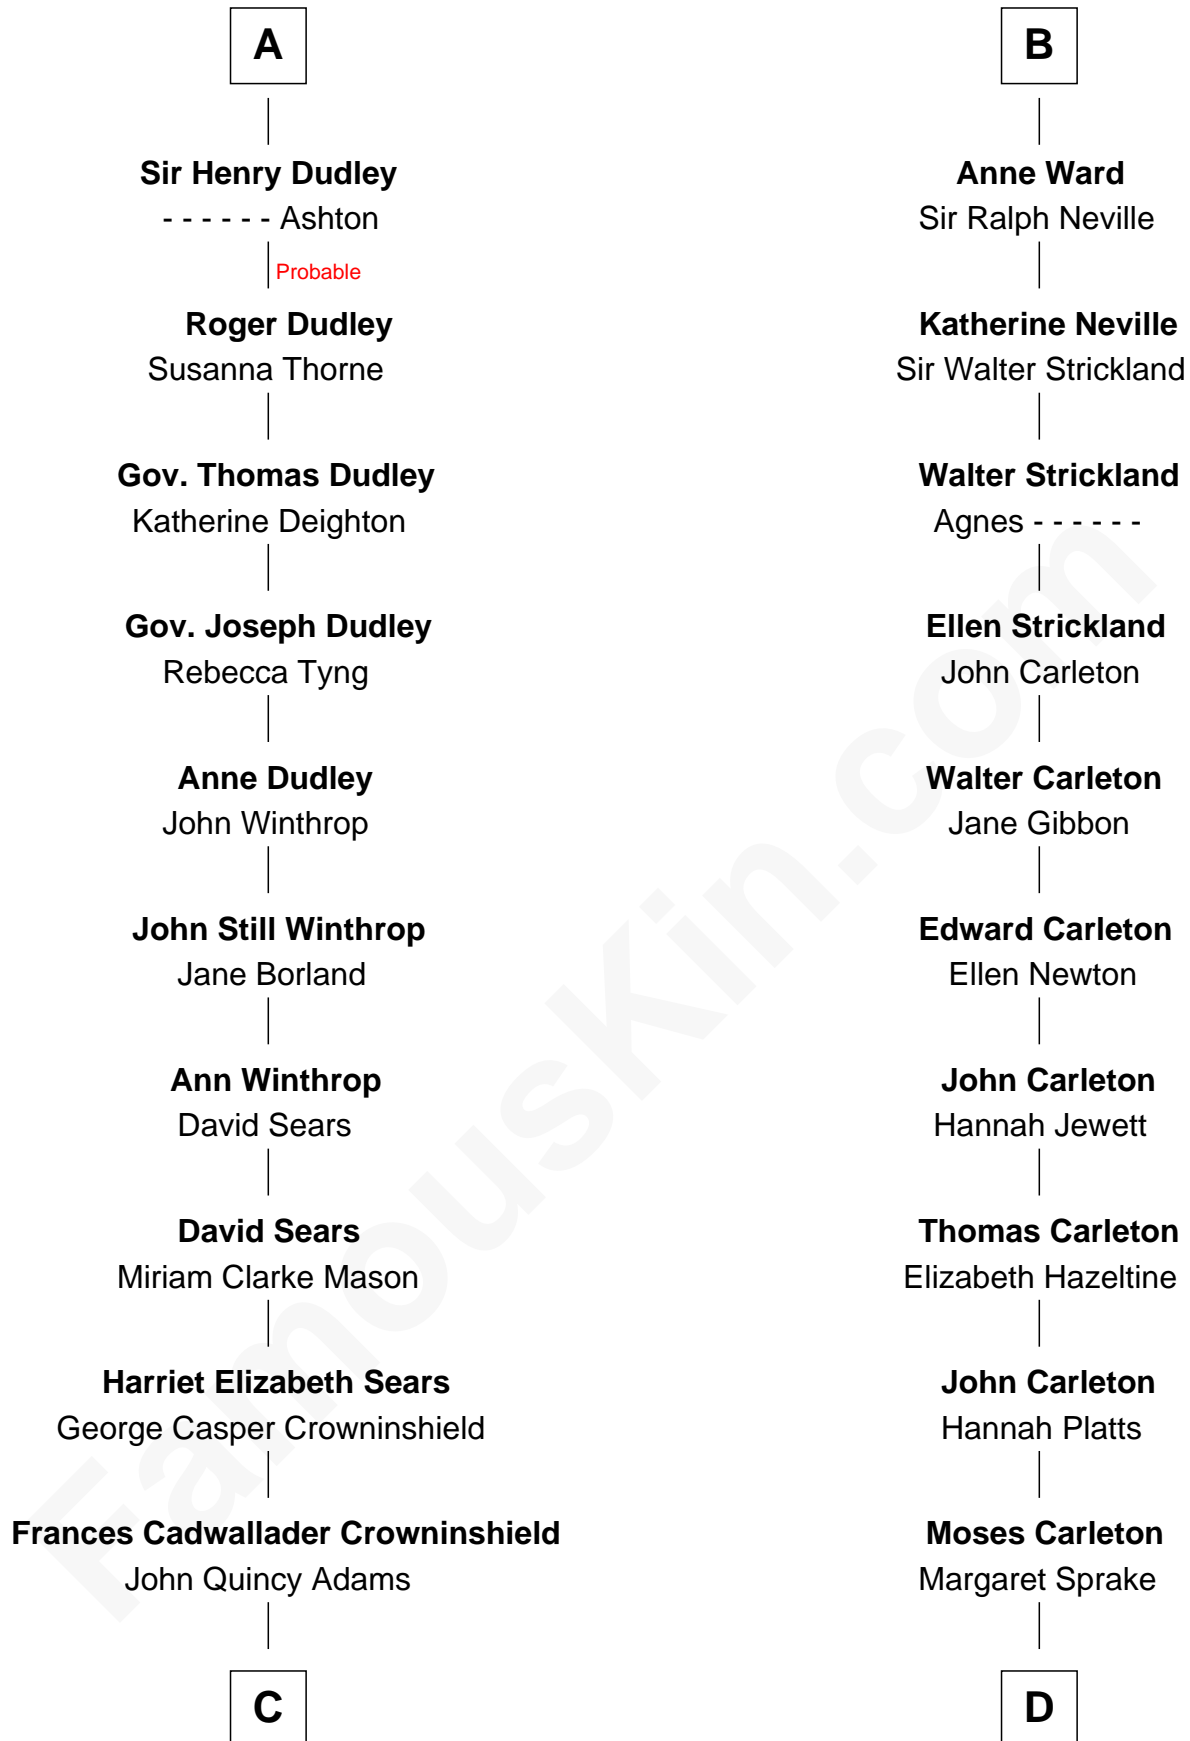

FamousKin.com

Relationship Chart of

John Adams Morgan
1952 Olympic Sailing Gold Medalist

19th cousin of
Charles A. Pillsbury
Co-Founder of C.A. Pillsbury Co.

C

Charles Francis Adams

Frances Lovering

Catherine Frances Lovering Adams

Henry Sturgis Morgan

John Adams Morgan

Olympic Gold Medalist

D

Henry Carleton

Polly Greeley

Margaret Sprague Carleton

George Alfred Pillsbury