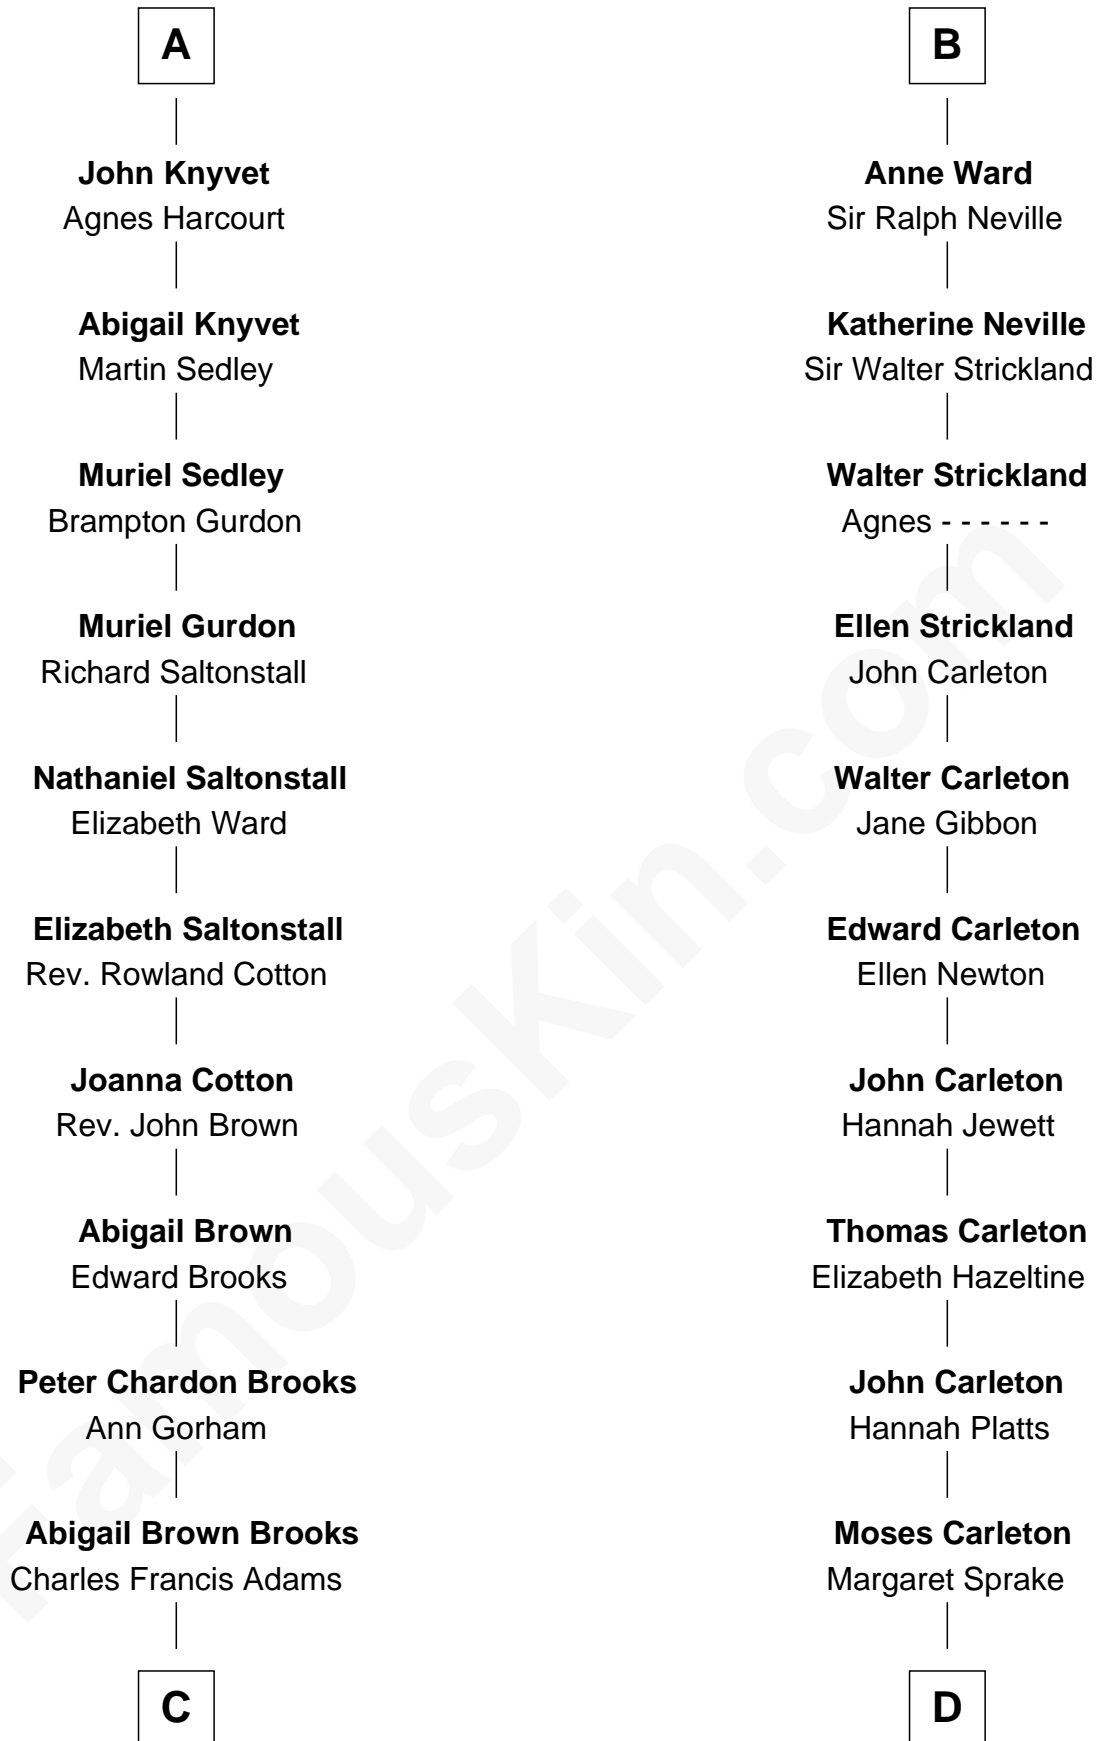

FamousKin.com Relationship Chart of John Adams Morgan

1952 Olympic Sailing Gold Medalist

19th cousin 1 time removed of

Charles A. Pillsbury

Co-Founder of C.A. Pillsbury Co.

C

John Quincy Adams
Frances Cadwallader Crowninshield

Charles Francis Adams
Frances Lovering

Catherine Frances Lovering Adams
Henry Sturgis Morgan

John Adams Morgan
Olympic Gold Medalist

D

Henry Carleton
Polly Greeley

Margaret Sprague Carleton
George Alfred Pillsbury