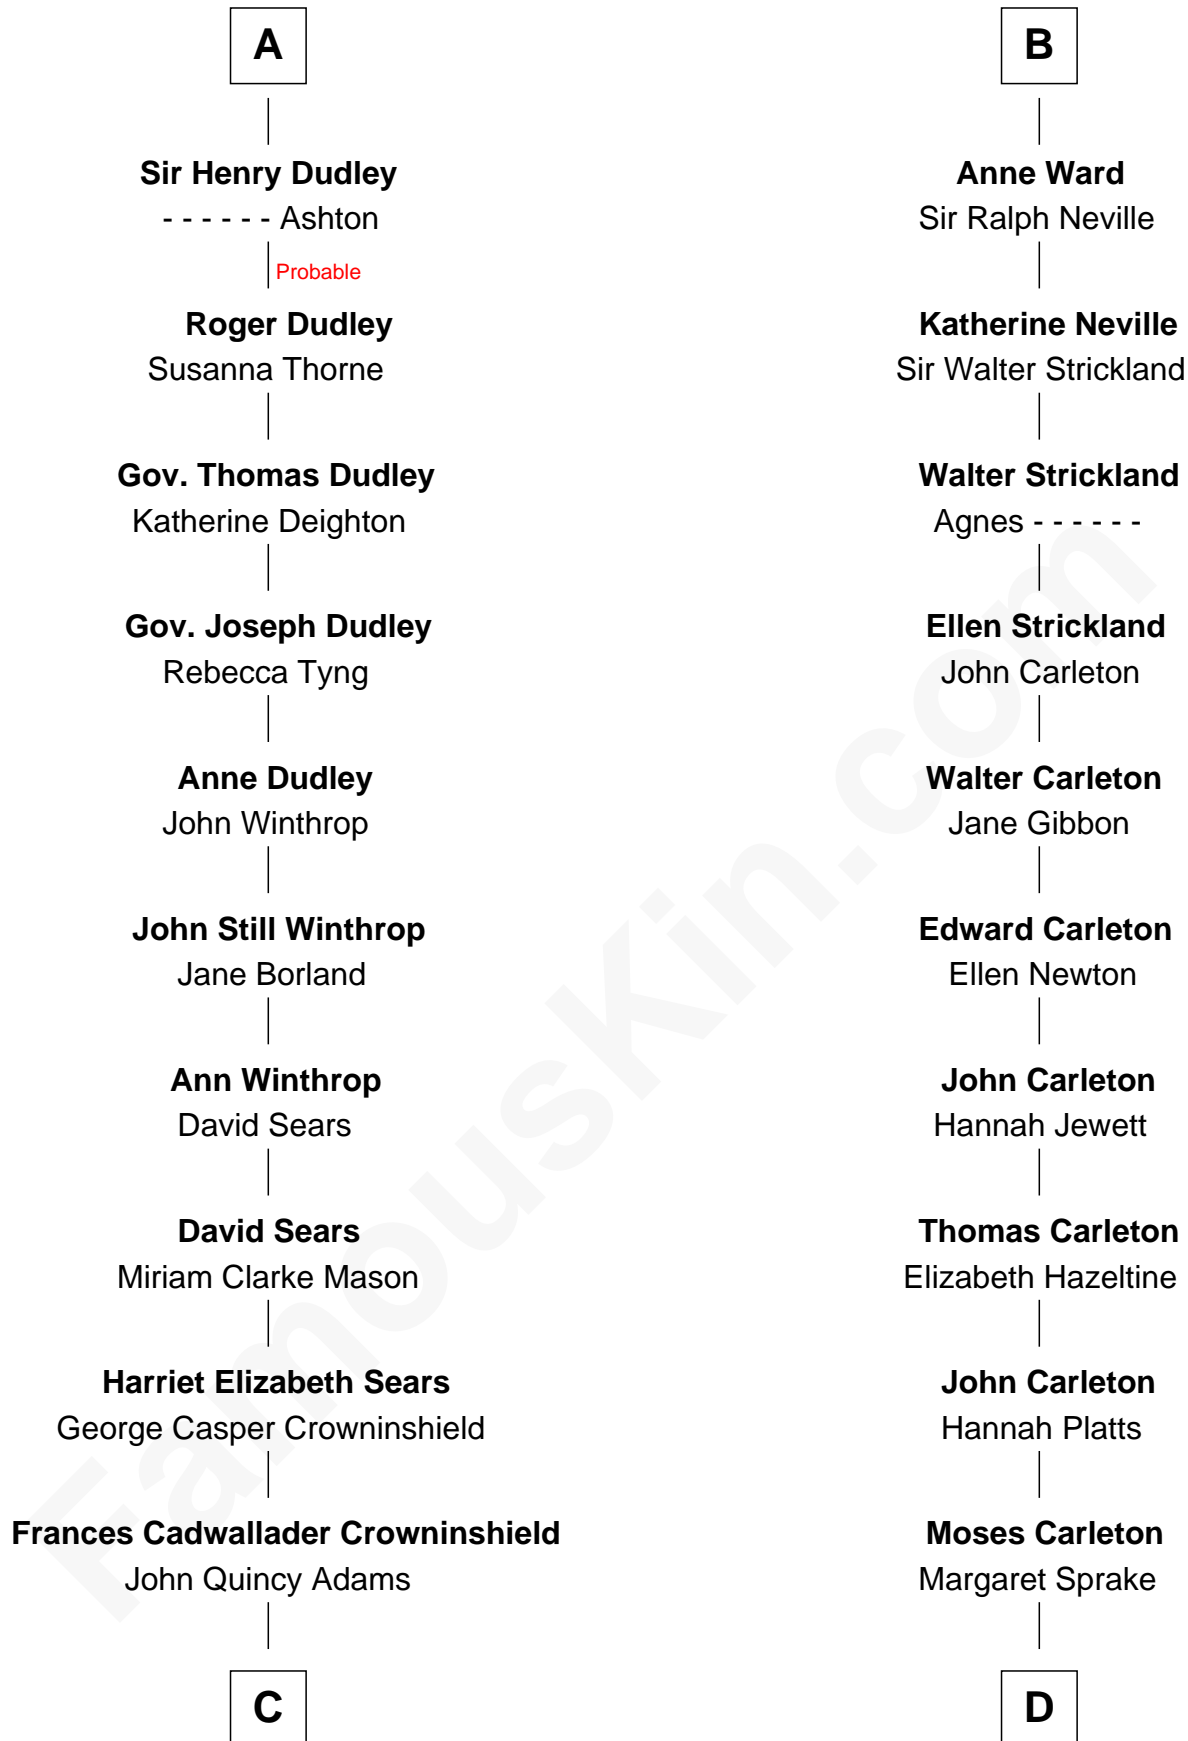

FamousKin.com Relationship Chart of

John Adams Morgan
1952 Olympic Sailing Gold Medalist

19th cousin of

Charles A. Pillsbury
Co-Founder of C.A. Pillsbury Co.

Sir Hugh I de Audley
Iseult de Mortimer

C

Charles Francis Adams

Frances Lovering

Catherine Frances Lovering Adams

Henry Sturgis Morgan

John Adams Morgan

Olympic Gold Medalist

D

Henry Carleton

Polly Greeley